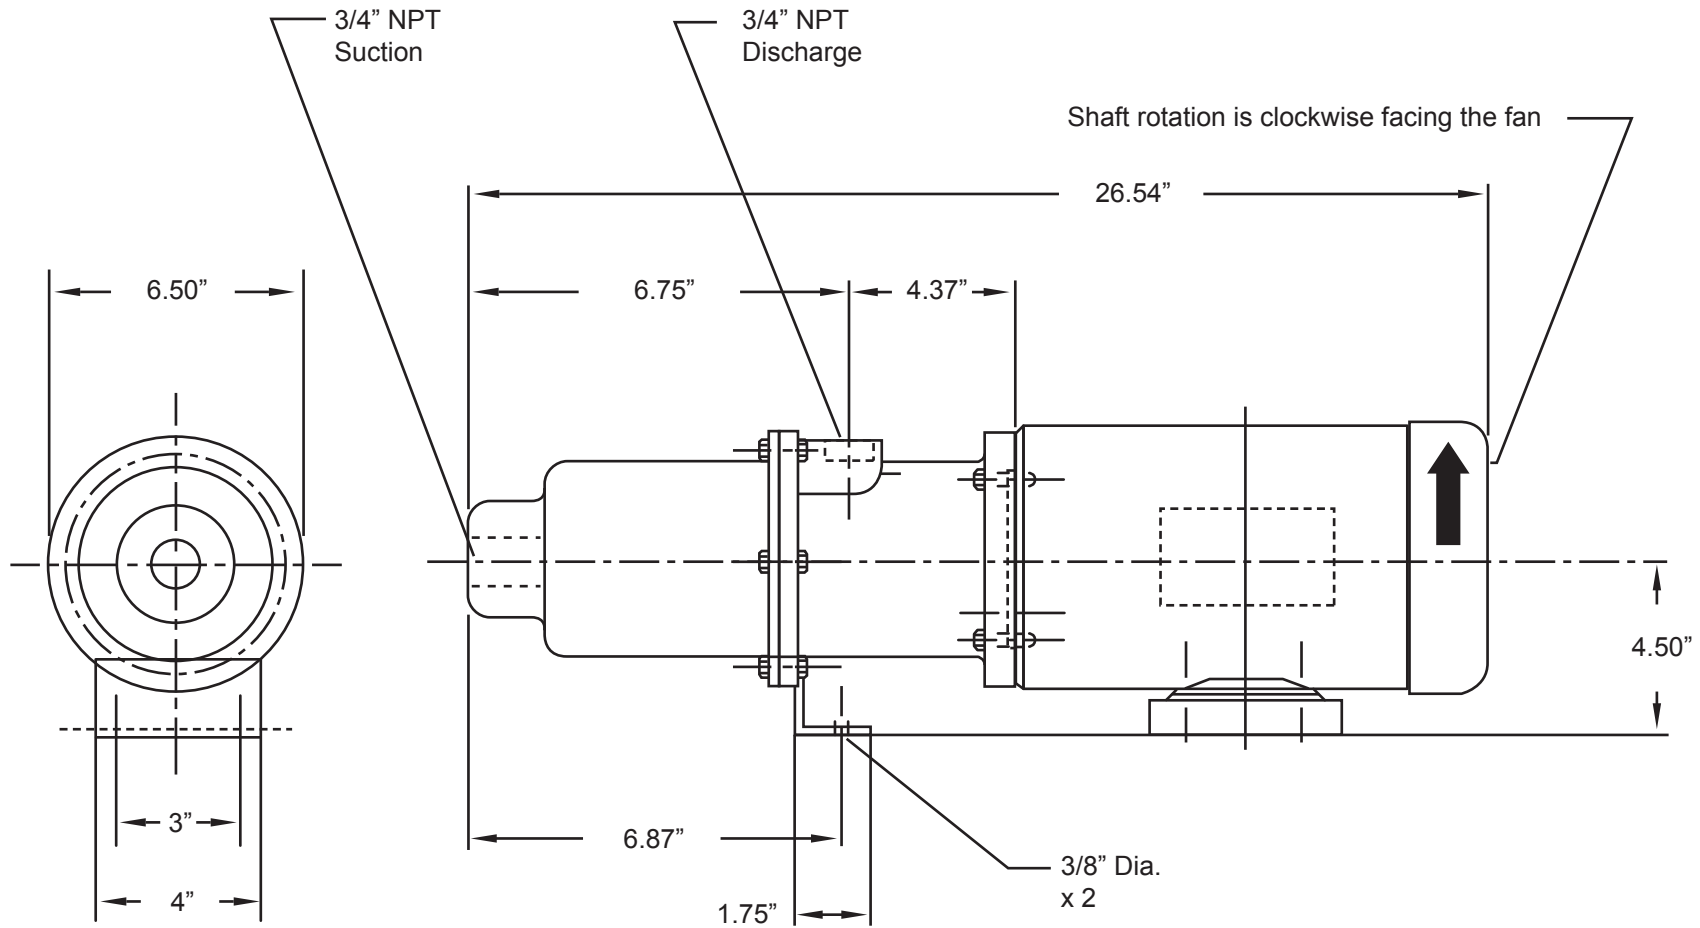

# AMERICAN SERIES - APM-15 COMPLETE PACKAGE

Progressive Cavity Pump

Dimensional Drawings

DO NOT RUN DRY

Net weight

≈ lbs.

**20**

ALL DIMN: Inches

**Wobble Stator Pump**

P: 847.640.7867 F: 847.640.7855  
2525 Clearbrook Drive Arlington Heights, IL 60005

[www.libertyprocess.com](http://www.libertyprocess.com)