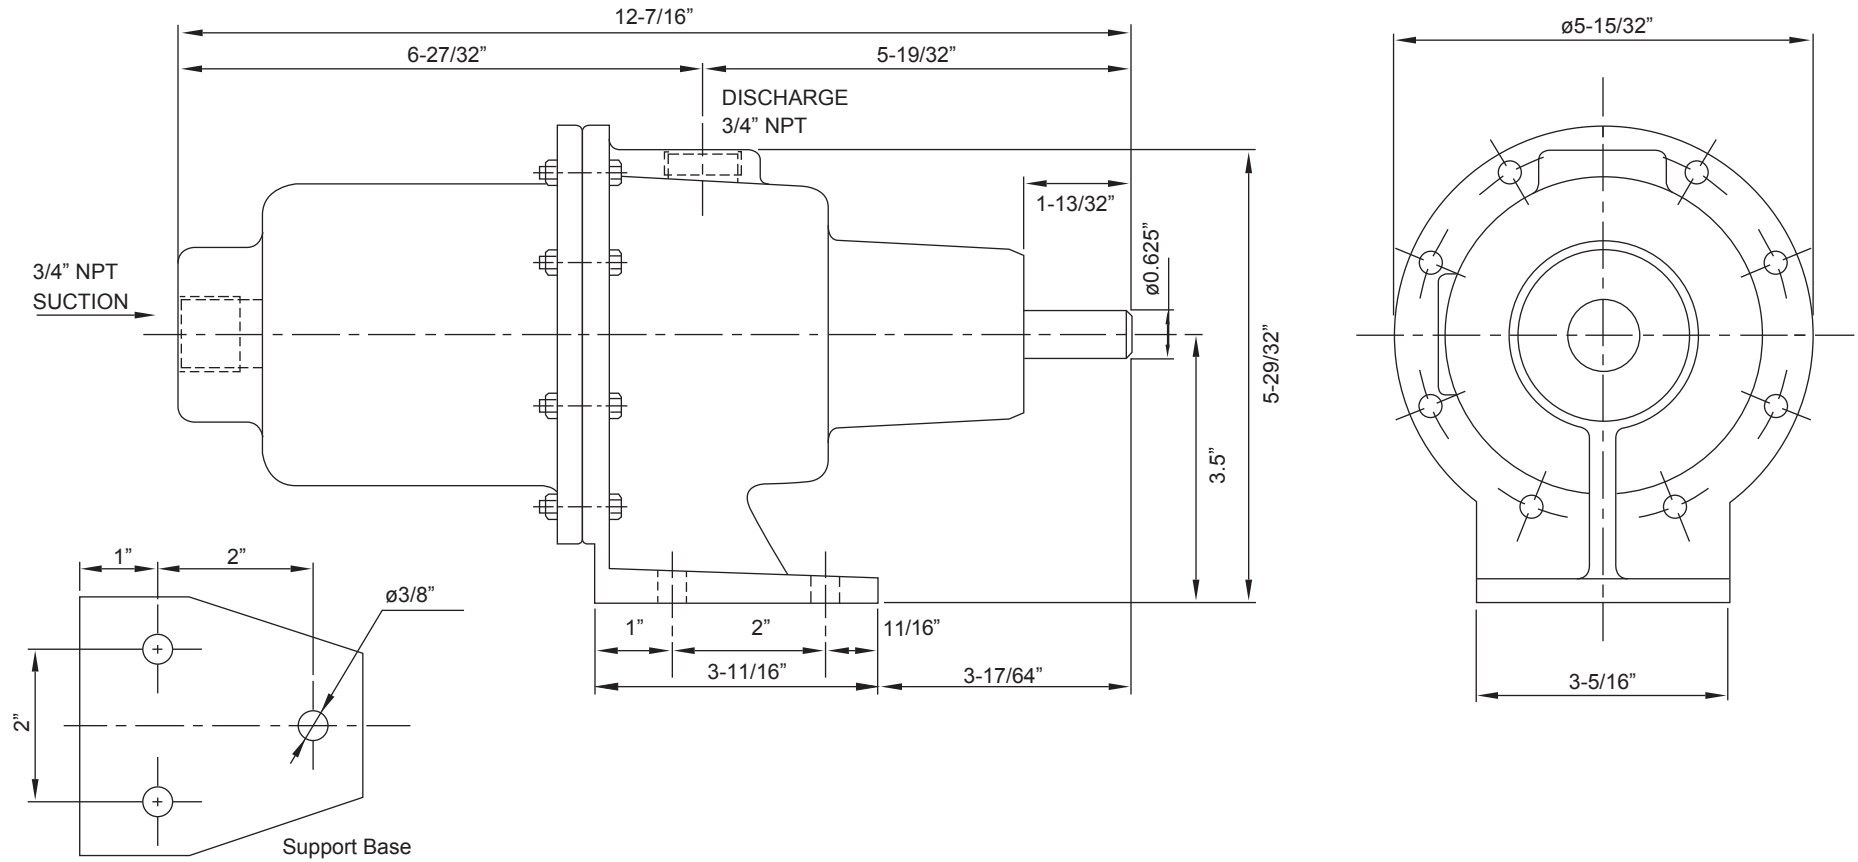

AMERICAN SERIES - AP-33

Progressive Cavity Pump

Dimensional Drawings

Net weight

≈ lbs.

20

Inches

Wobble Stator Pump