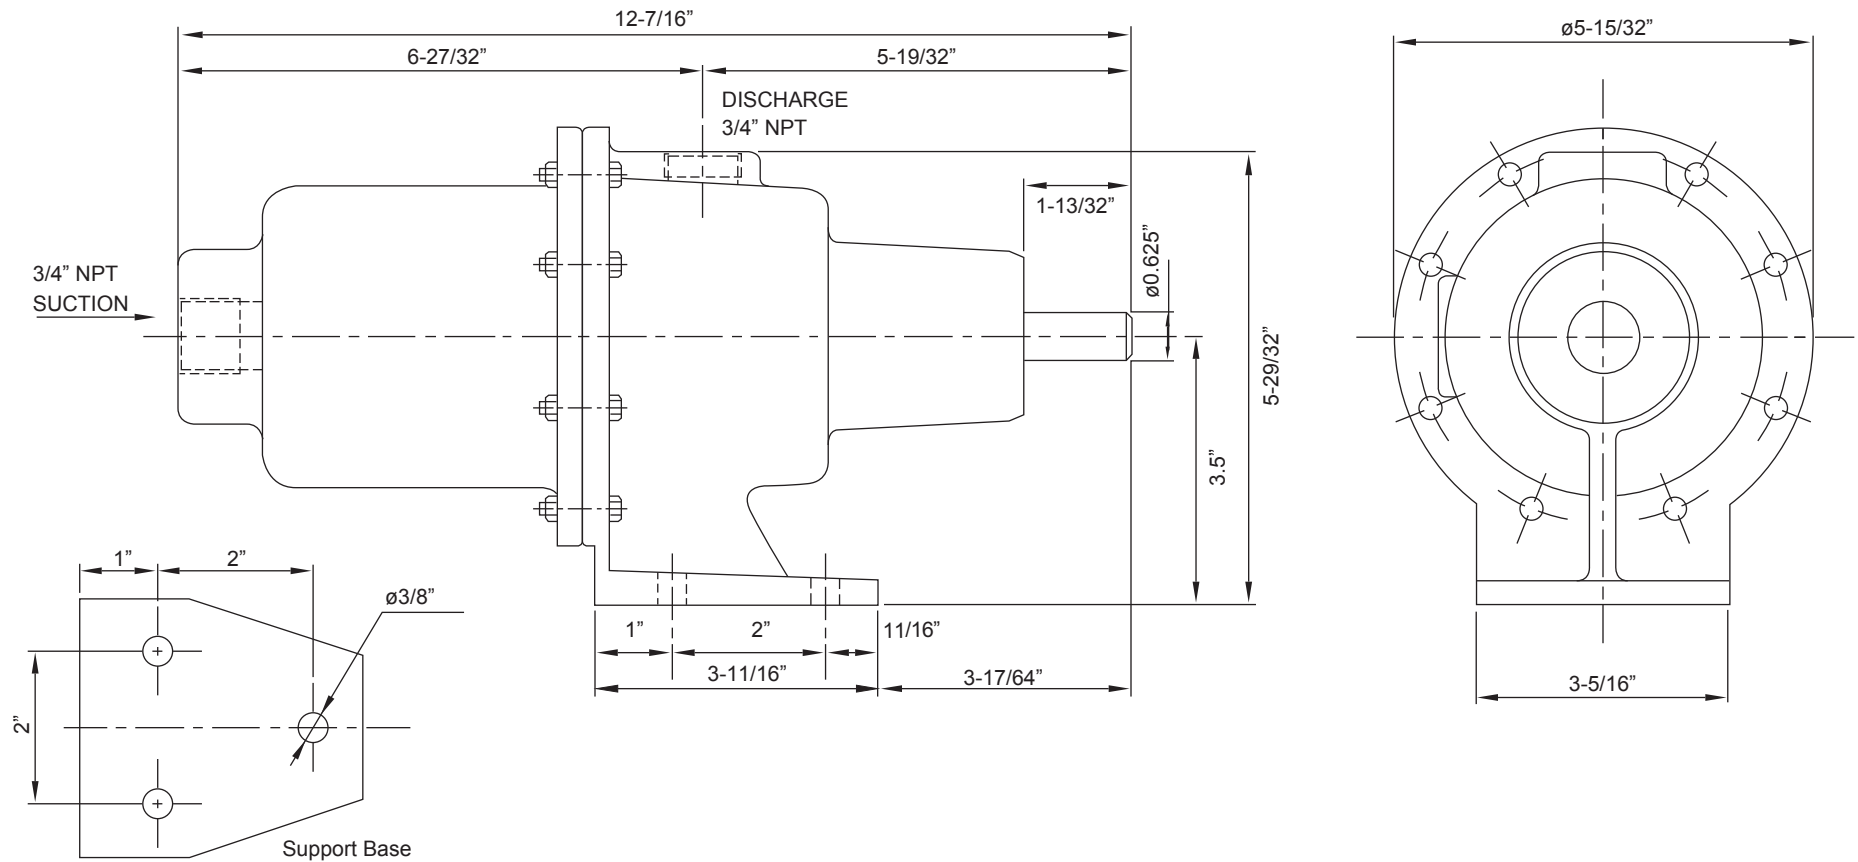

# AMERICAN SERIES - AP-22

Progressive Cavity Pump

Dimensional Drawings

Net weight

≈ lbs.

**20**

Inches

**Wobble Stator Pump**