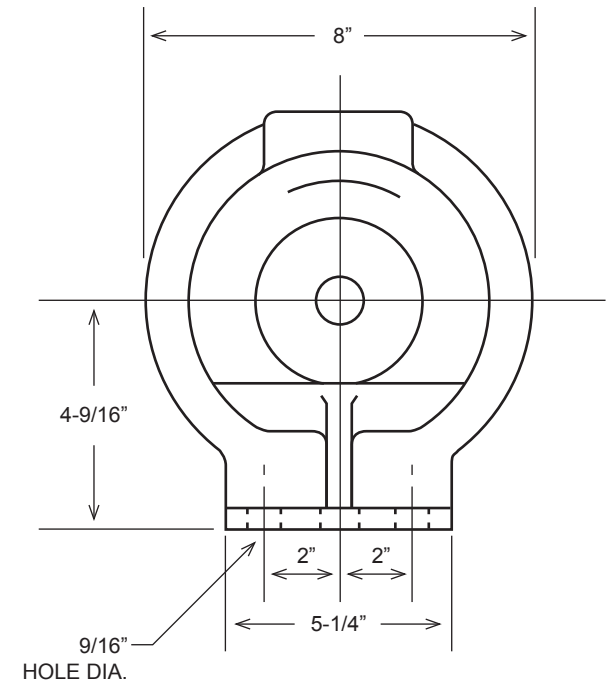

# AMERICAN SERIES - 3670IL

Progressive Cavity Pump

Dimensional Drawings

Net weight

≈ lbs.

**60**

ALL DIMN: Inches

**Wobble Stator Pump**