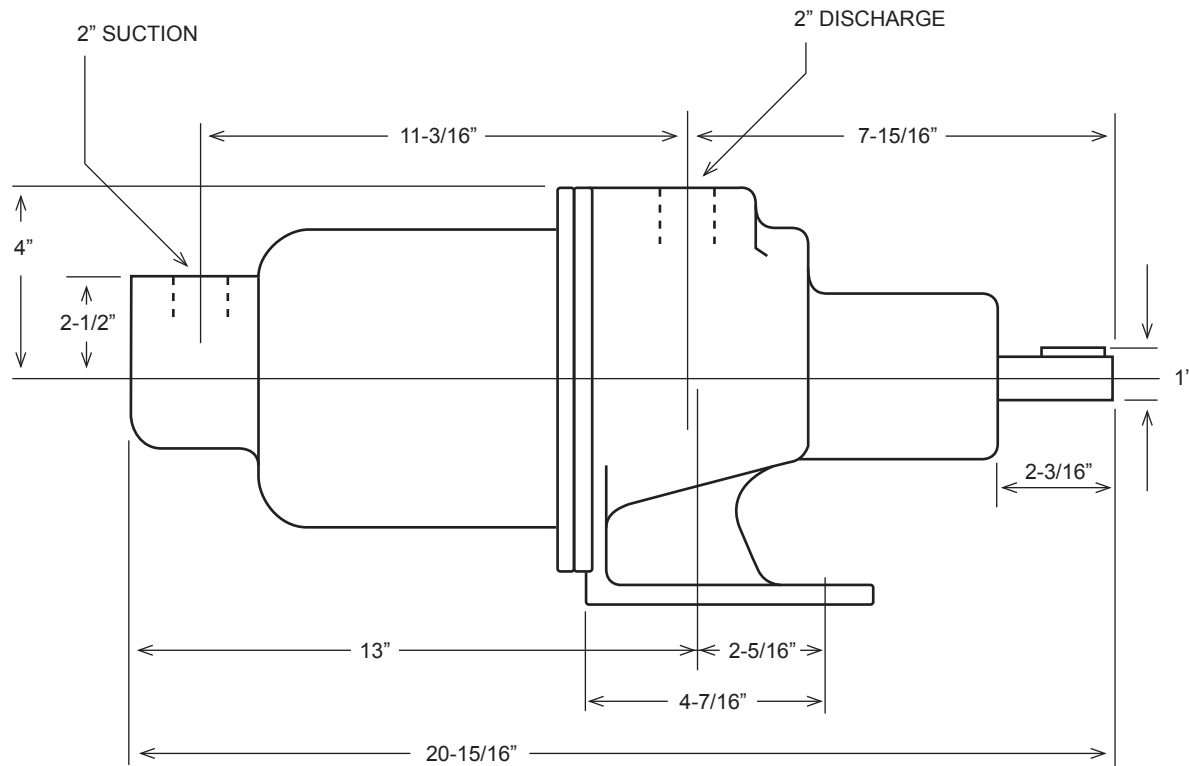

# AMERICAN SERIES - 3670IL

Progressive Cavity Pump

Dimensional Drawings

Net weight

≈ lbs.

**60**

ALL DIMN: Inches

**Wobble Stator Pump**