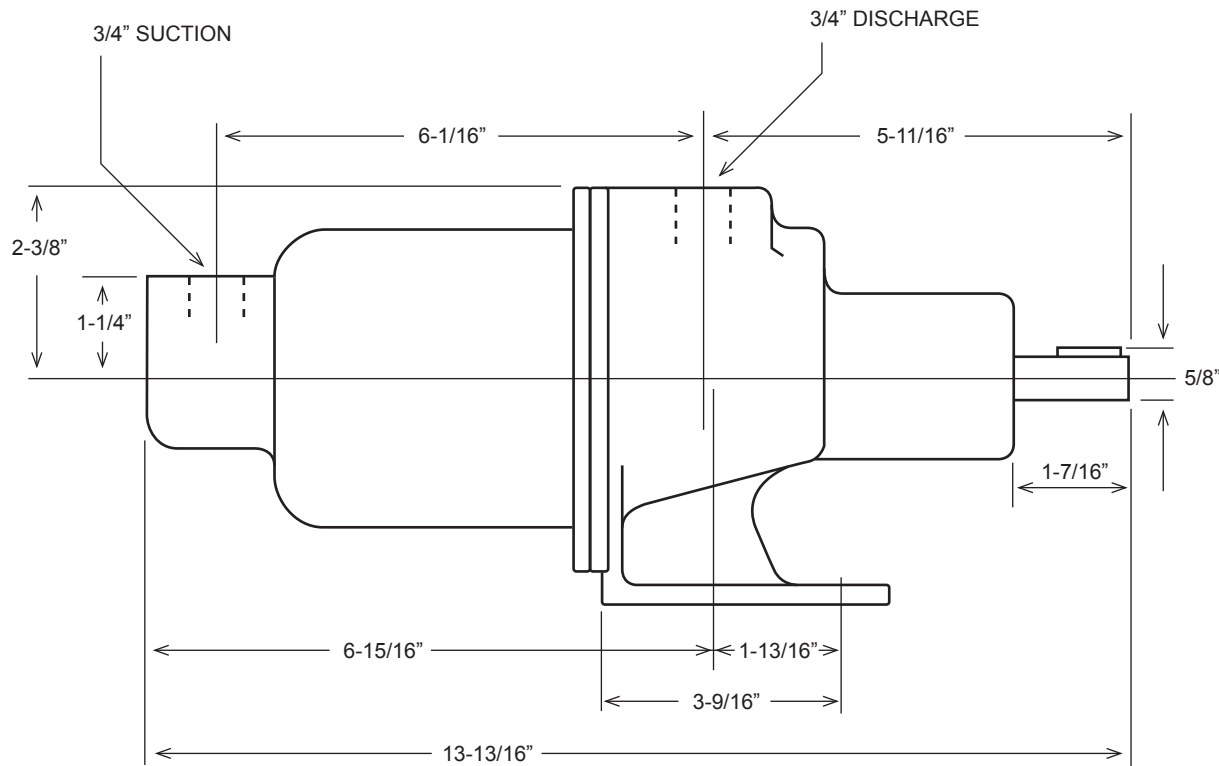

AMERICAN SERIES - 3320IL

Progressive Cavity Pump

Dimensional Drawings

Net weight

≈ lbs.

20

ALL DIMN: Inches

P: 847.640.7867 F: 847.640.7855
2525 Clearbrook Drive Arlington Heights, IL 60005