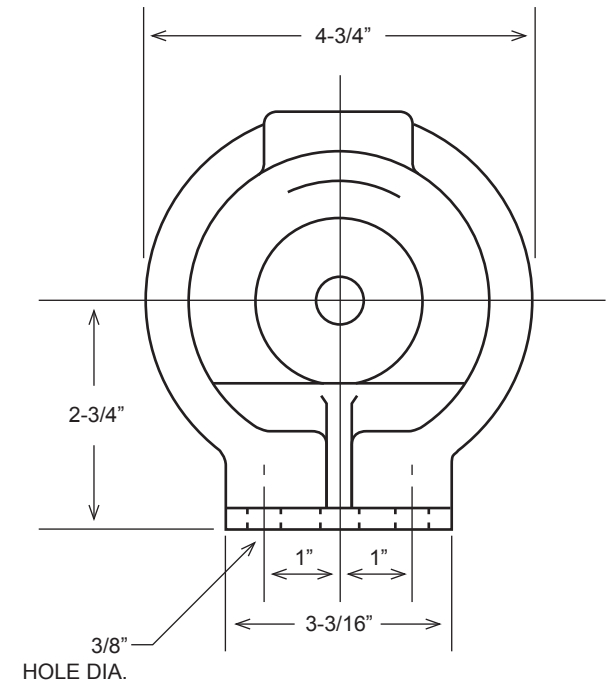

AMERICAN SERIES - 3320IL

Progressive Cavity Pump

Dimensional Drawings

Net weight

≈ lbs.

20

ALL DIMN: Inches

P: 847.640.7867 F: 847.640.7855
2525 Clearbrook Drive Arlington Heights, IL 60005