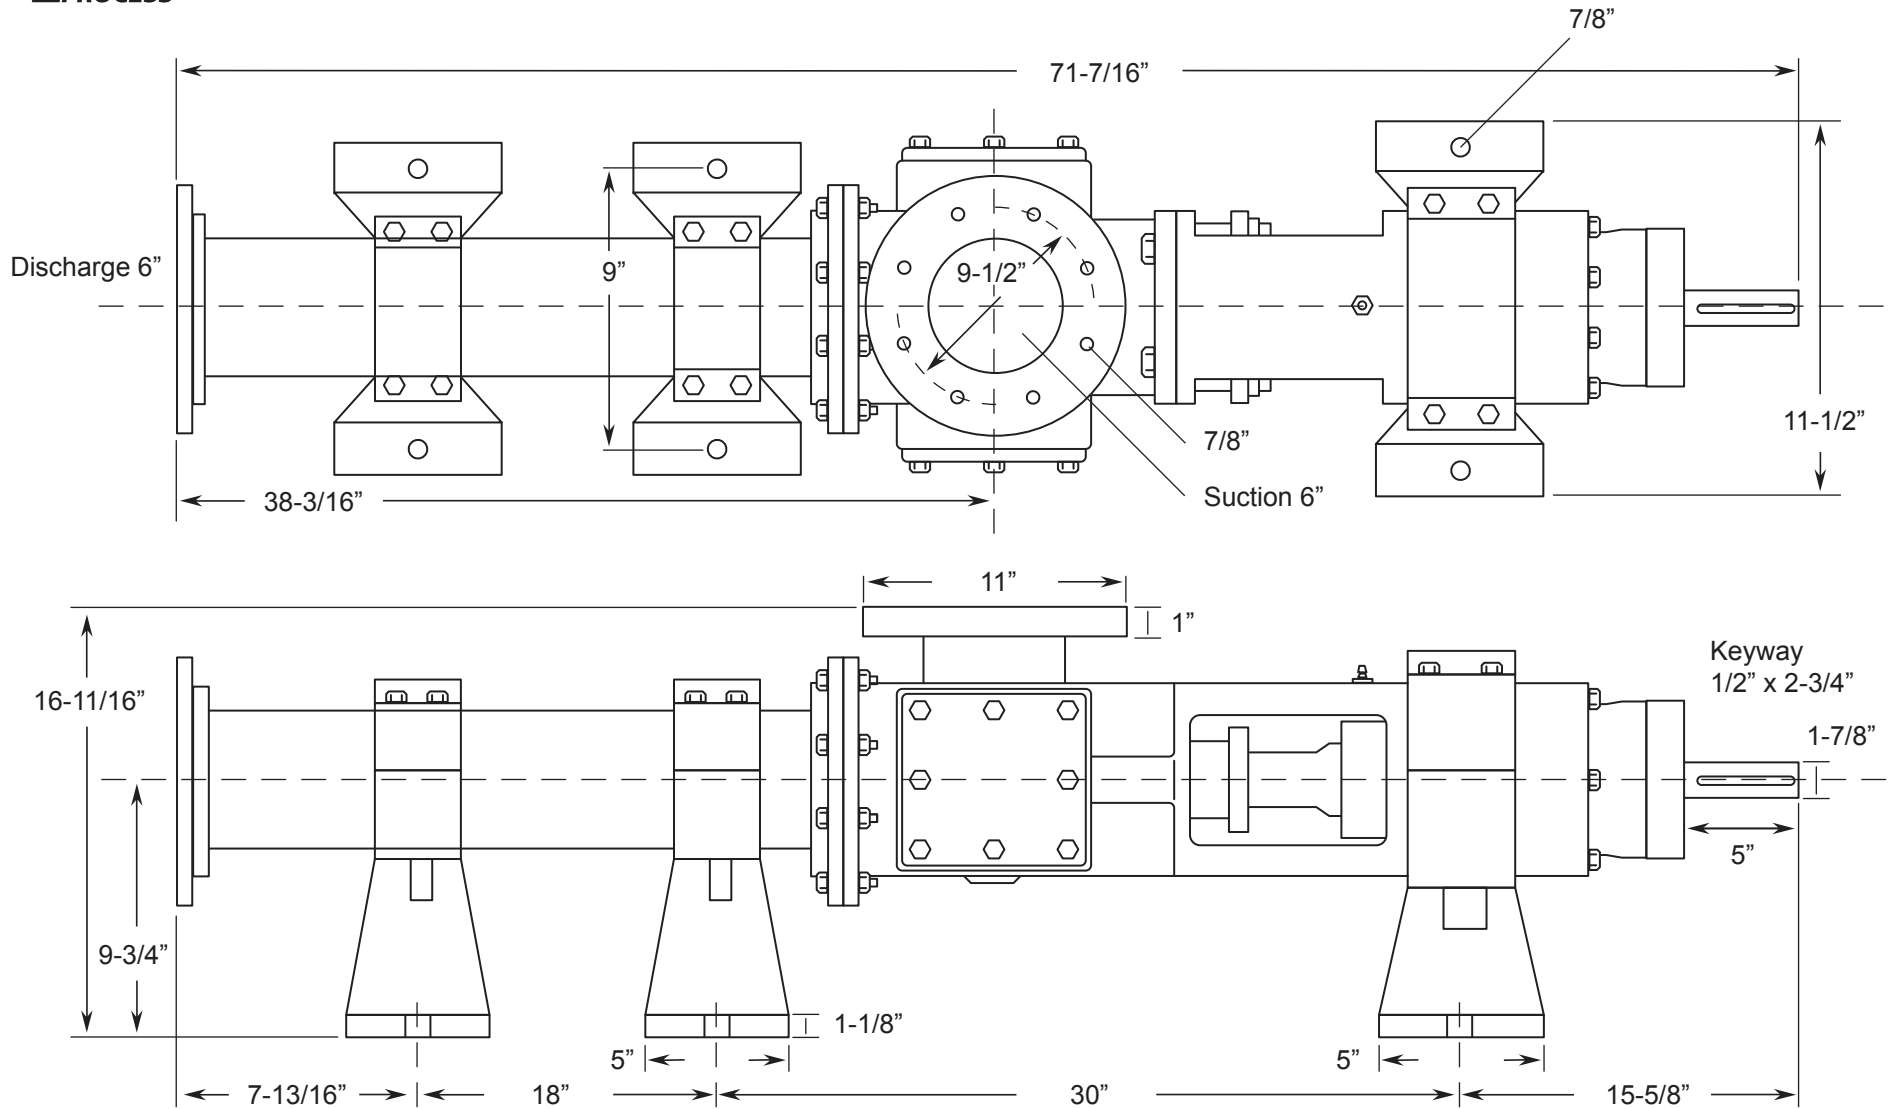

SWGL SERIES - 2SWGL10H

Progressive Cavity Pump

Dimensional Drawings

Net weight

≈ lbs.

615

ALL DIMN: Inches

2 Stage Pump