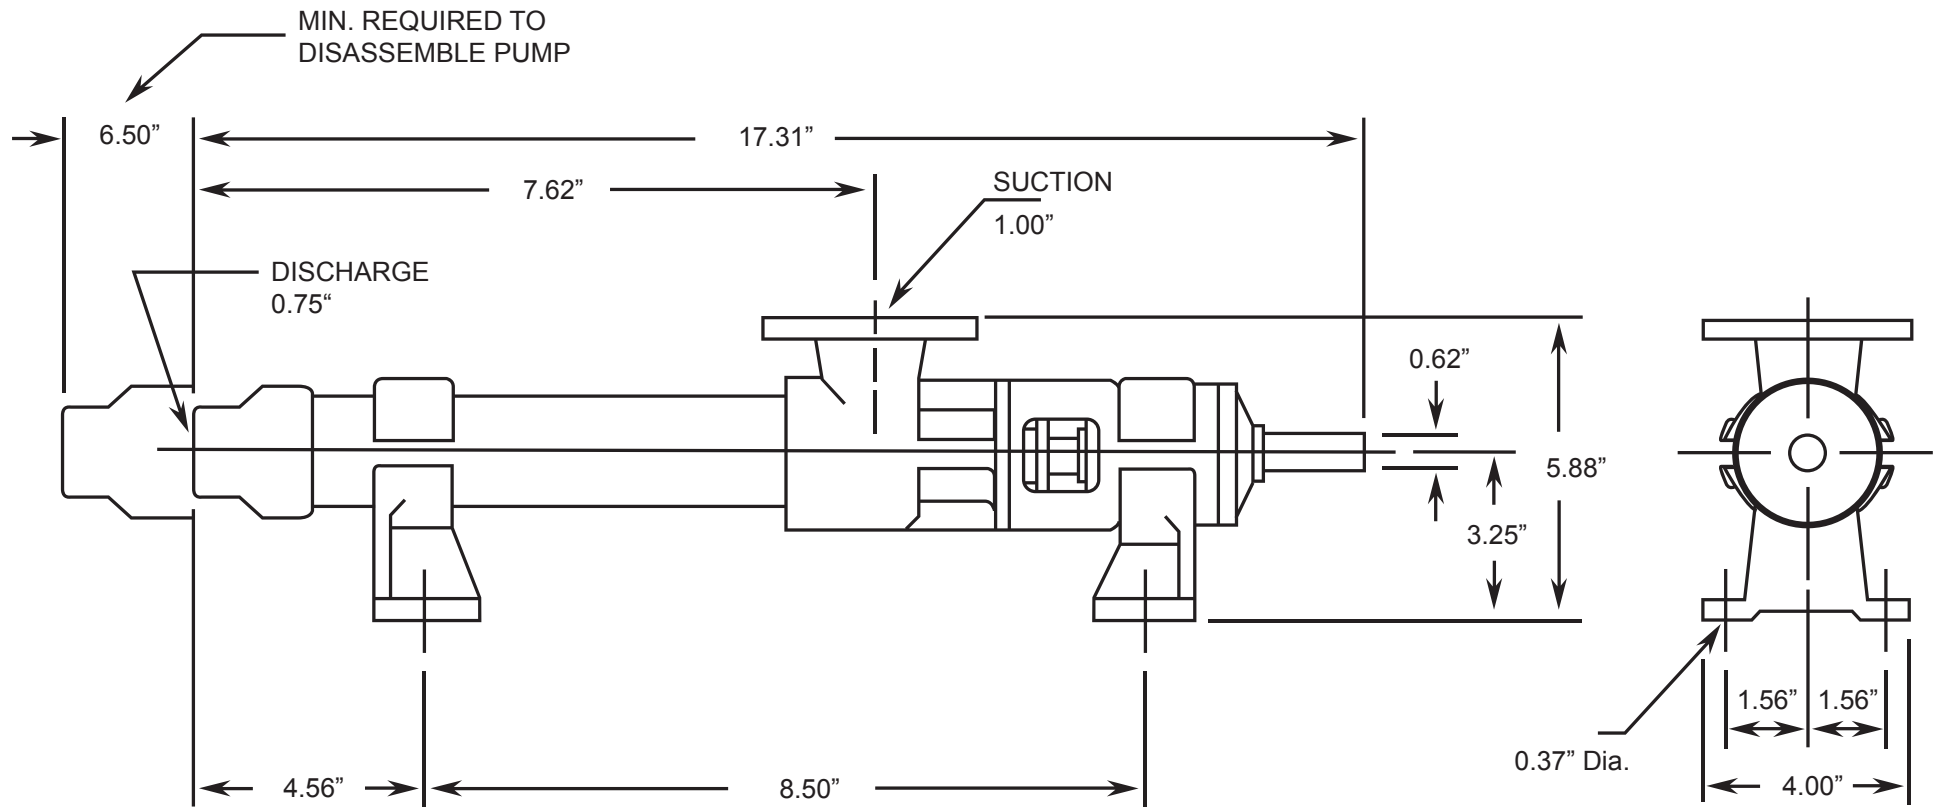

ML SERIES - 2ML1

Progressive Cavity Pump

Dimensional Drawings

Net weight

≈ lbs.

22

ALL DIMN: Inches

2 Stage Pump