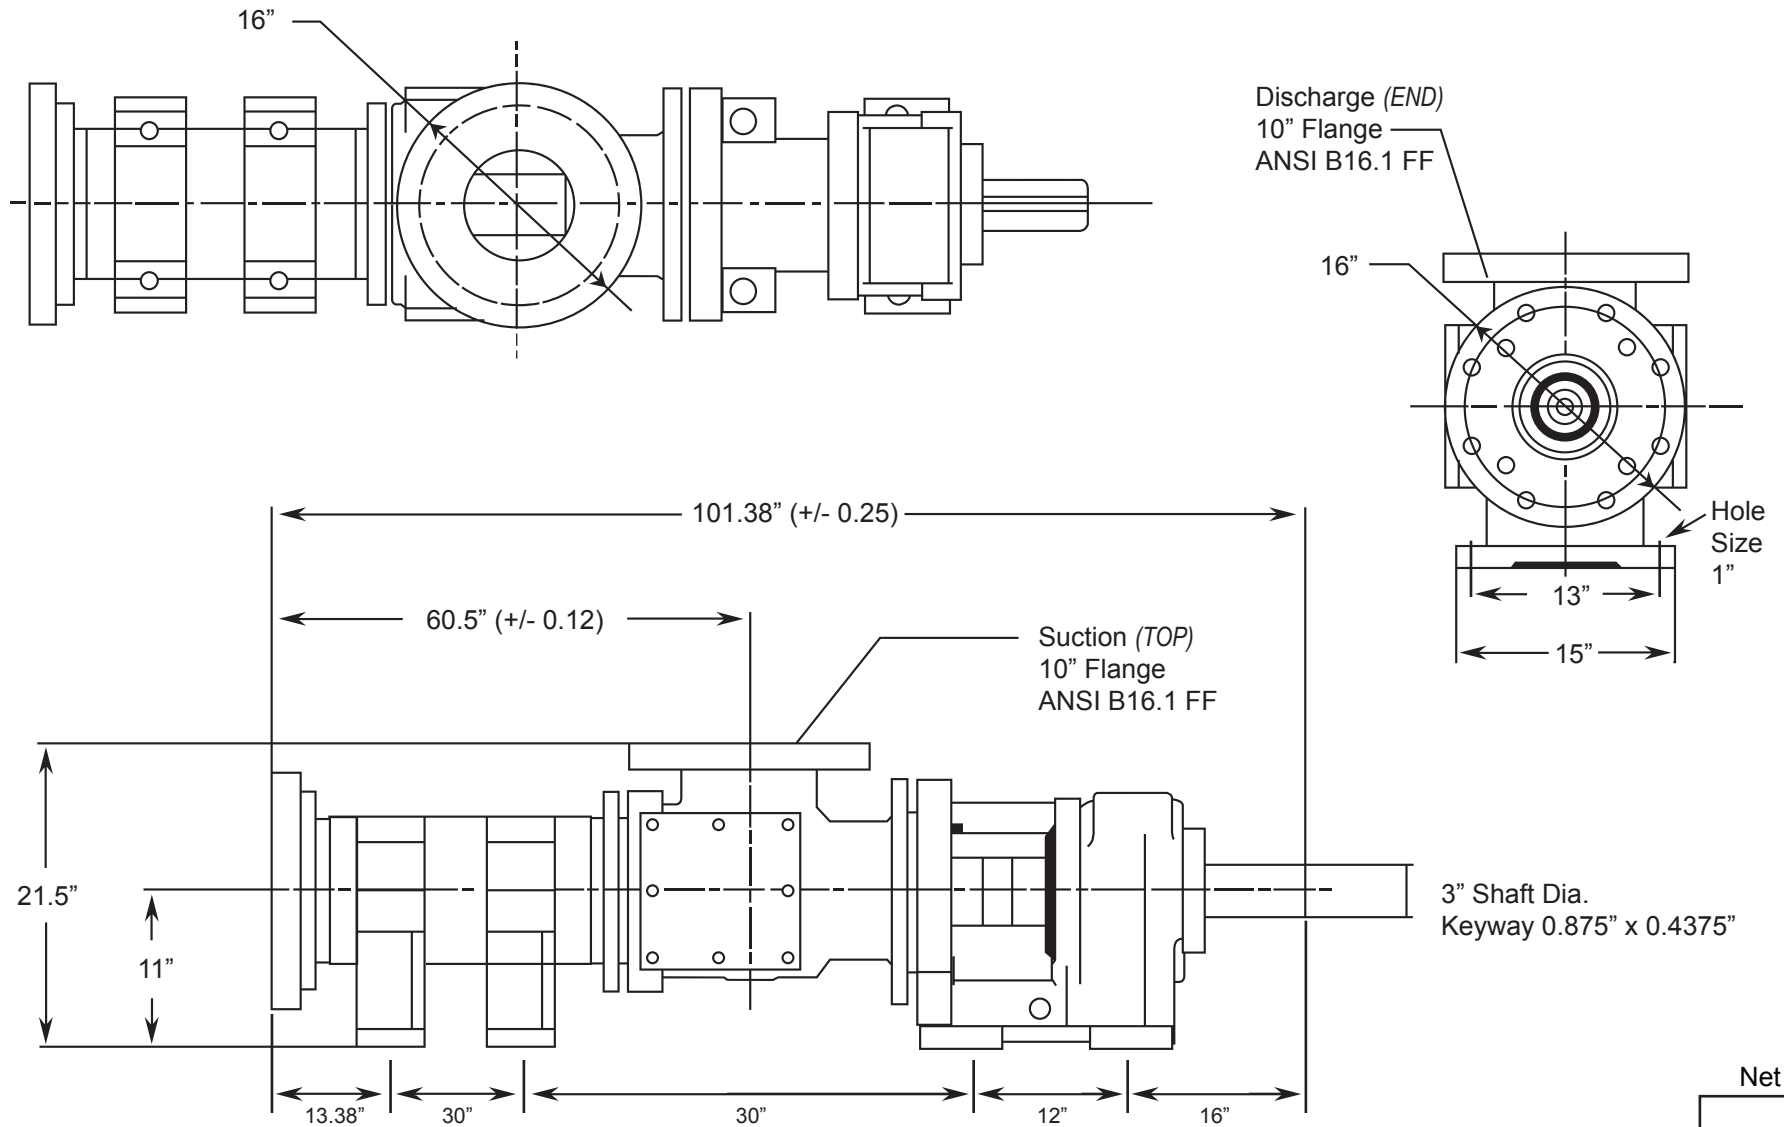

# MILLENNIUM SERIES - 2JI75GIL

Progressive Cavity Pump

Dimensional Drawings

(Pump Rotation is Counter Clockwise) ALL DIMN: Inches

Net weight

≈ lbs.

**2400**

**2 Stage Pump**