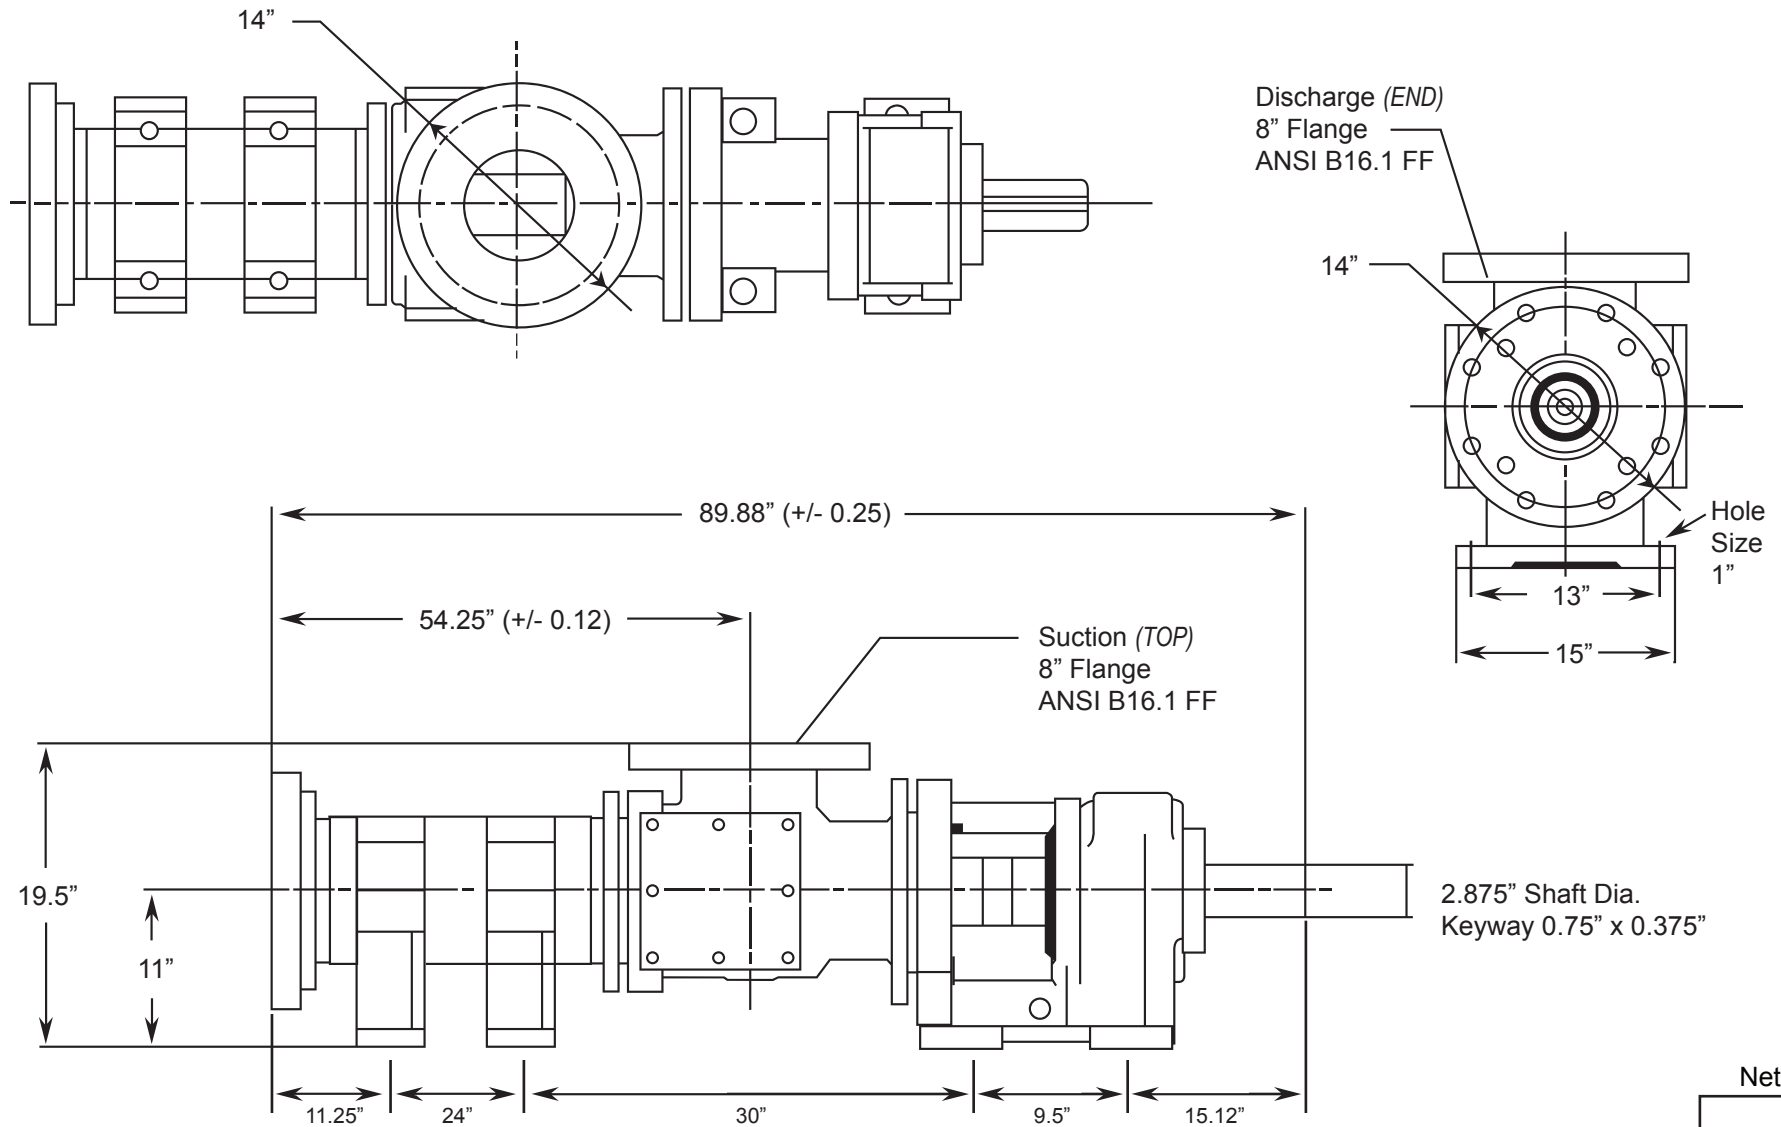

MILLENNIUM SERIES - 2H115G1L

Progressive Cavity Pump

Dimensional Drawings

(Pump Rotation is Counter Clockwise) ALL DIMN: Inches

Net weight

≈ lbs.

1850

2 Stage Pump