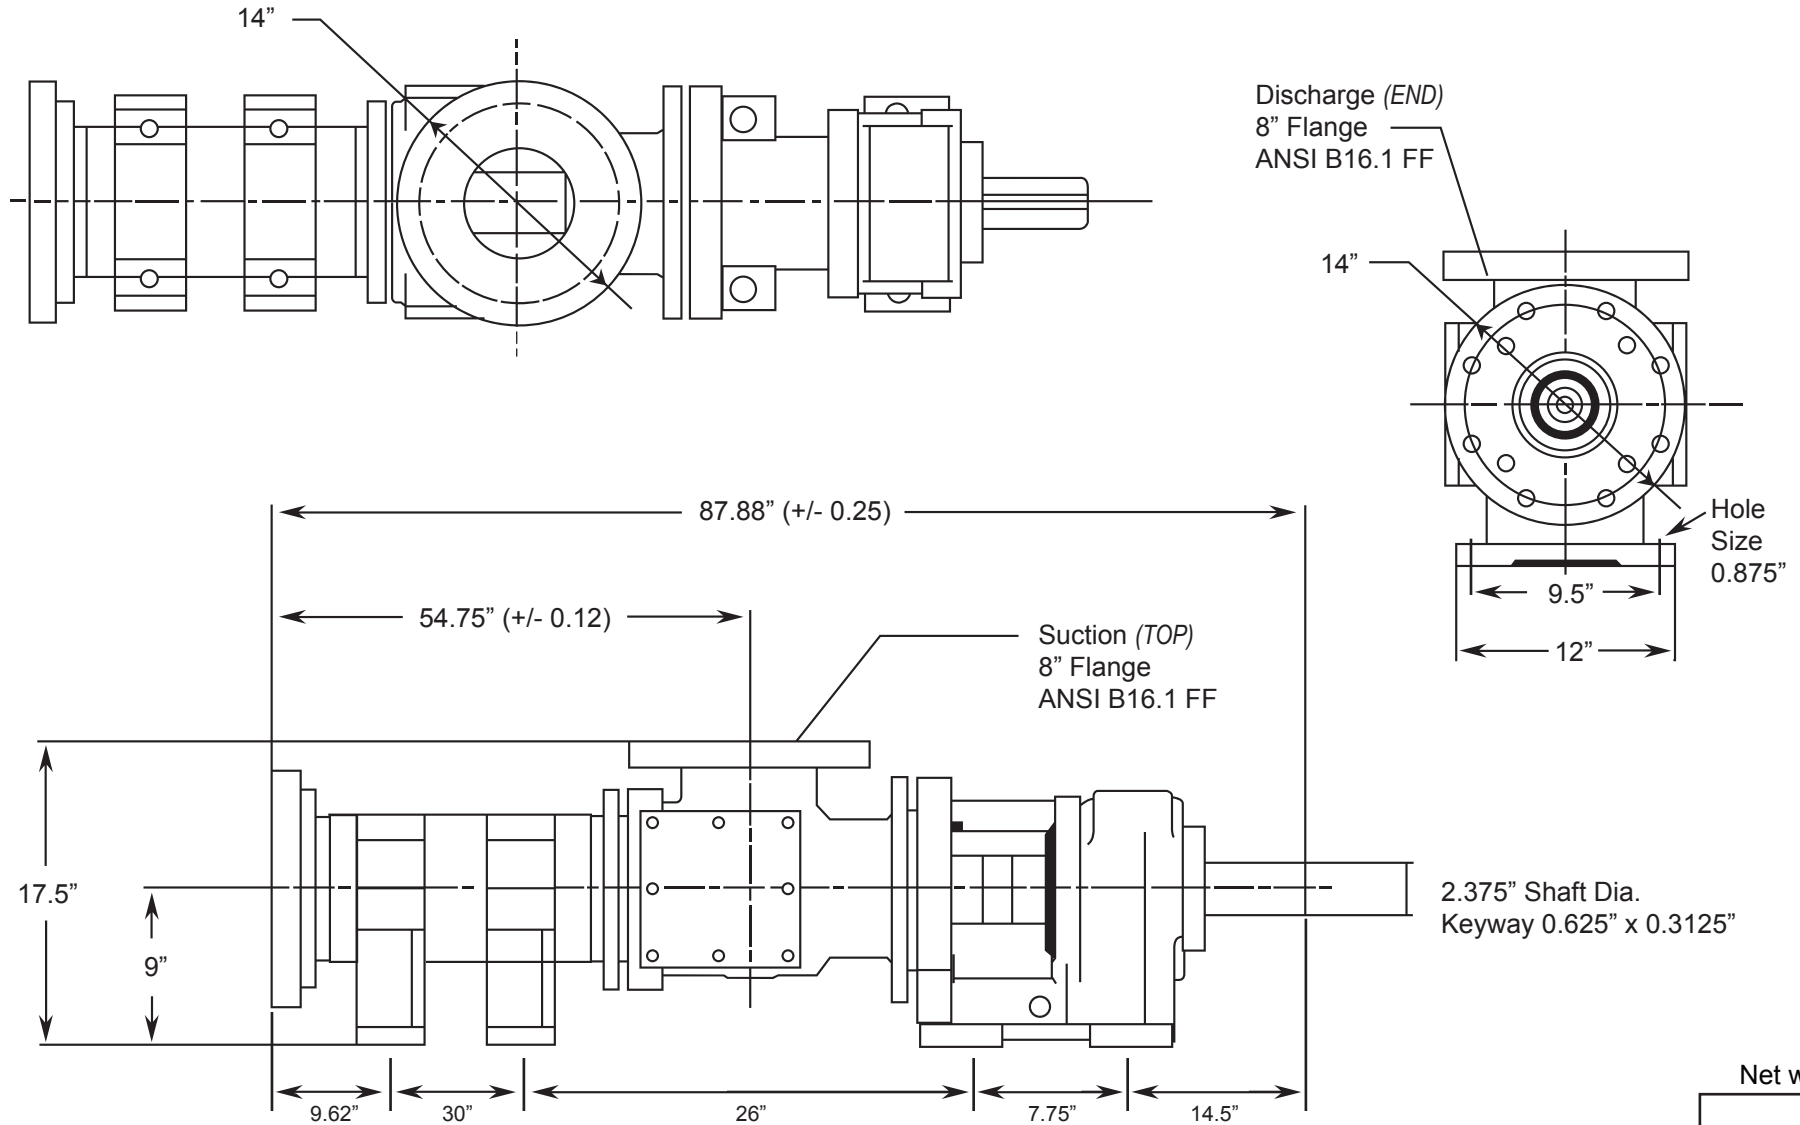

MILLENNIUM SERIES - 2G090GIL

Progressive Cavity Pump

Dimensional Drawings

(Pump Rotation is Counter Clockwise) ALL DIMN: Inches

Net weight

≈ lbs.

1225

2 Stage Pump