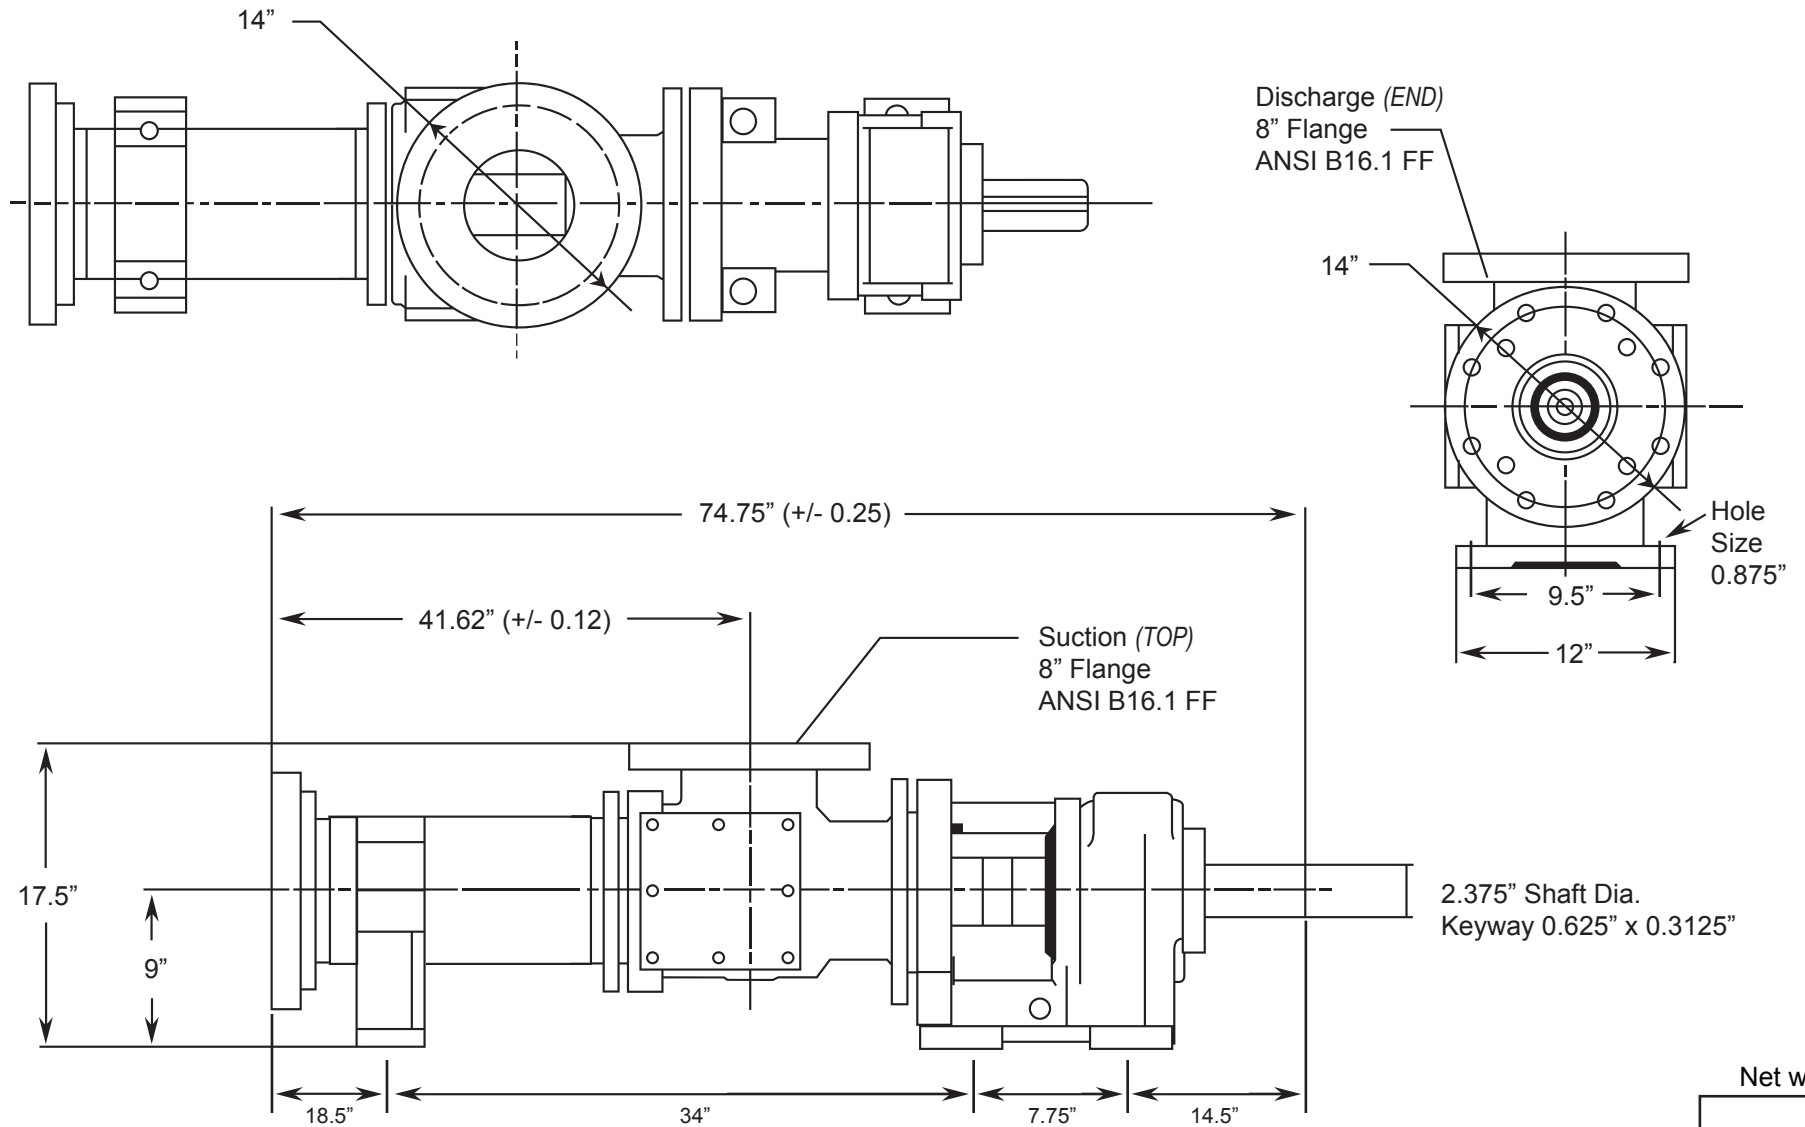

# MILLENNIUM SERIES - 2G065GIL

Progressive Cavity Pump

Dimensional Drawings

Net weight

≈ lbs.

**1225**

(Pump Rotation is Counter Clockwise) ALL DIMN: Inches

**2 Stage Pump**