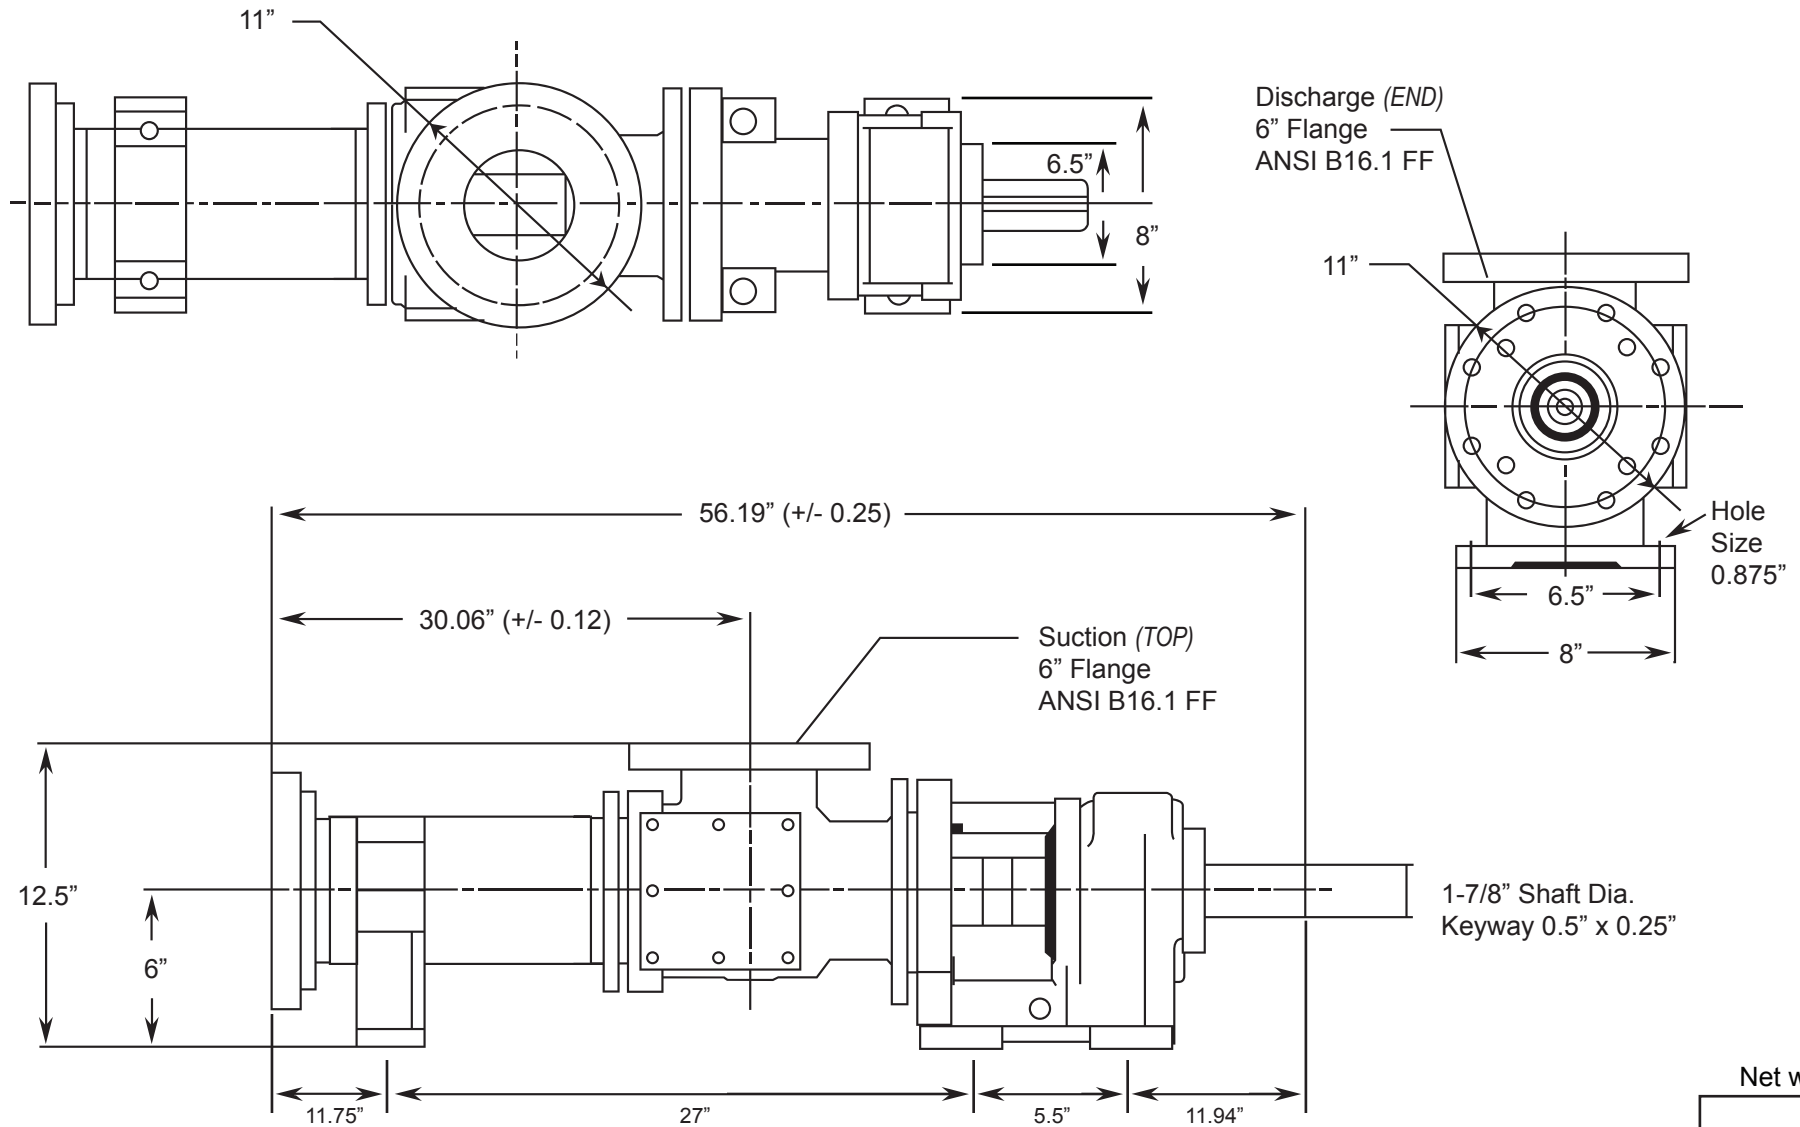

MILLENNIUM SERIES - 2E022GIL

Progressive Cavity Pump

Dimensional Drawings

(Pump Rotation is Counter Clockwise) ALL DIMN: Inches

Net weight

≈ lbs.

520

2 Stage Pump