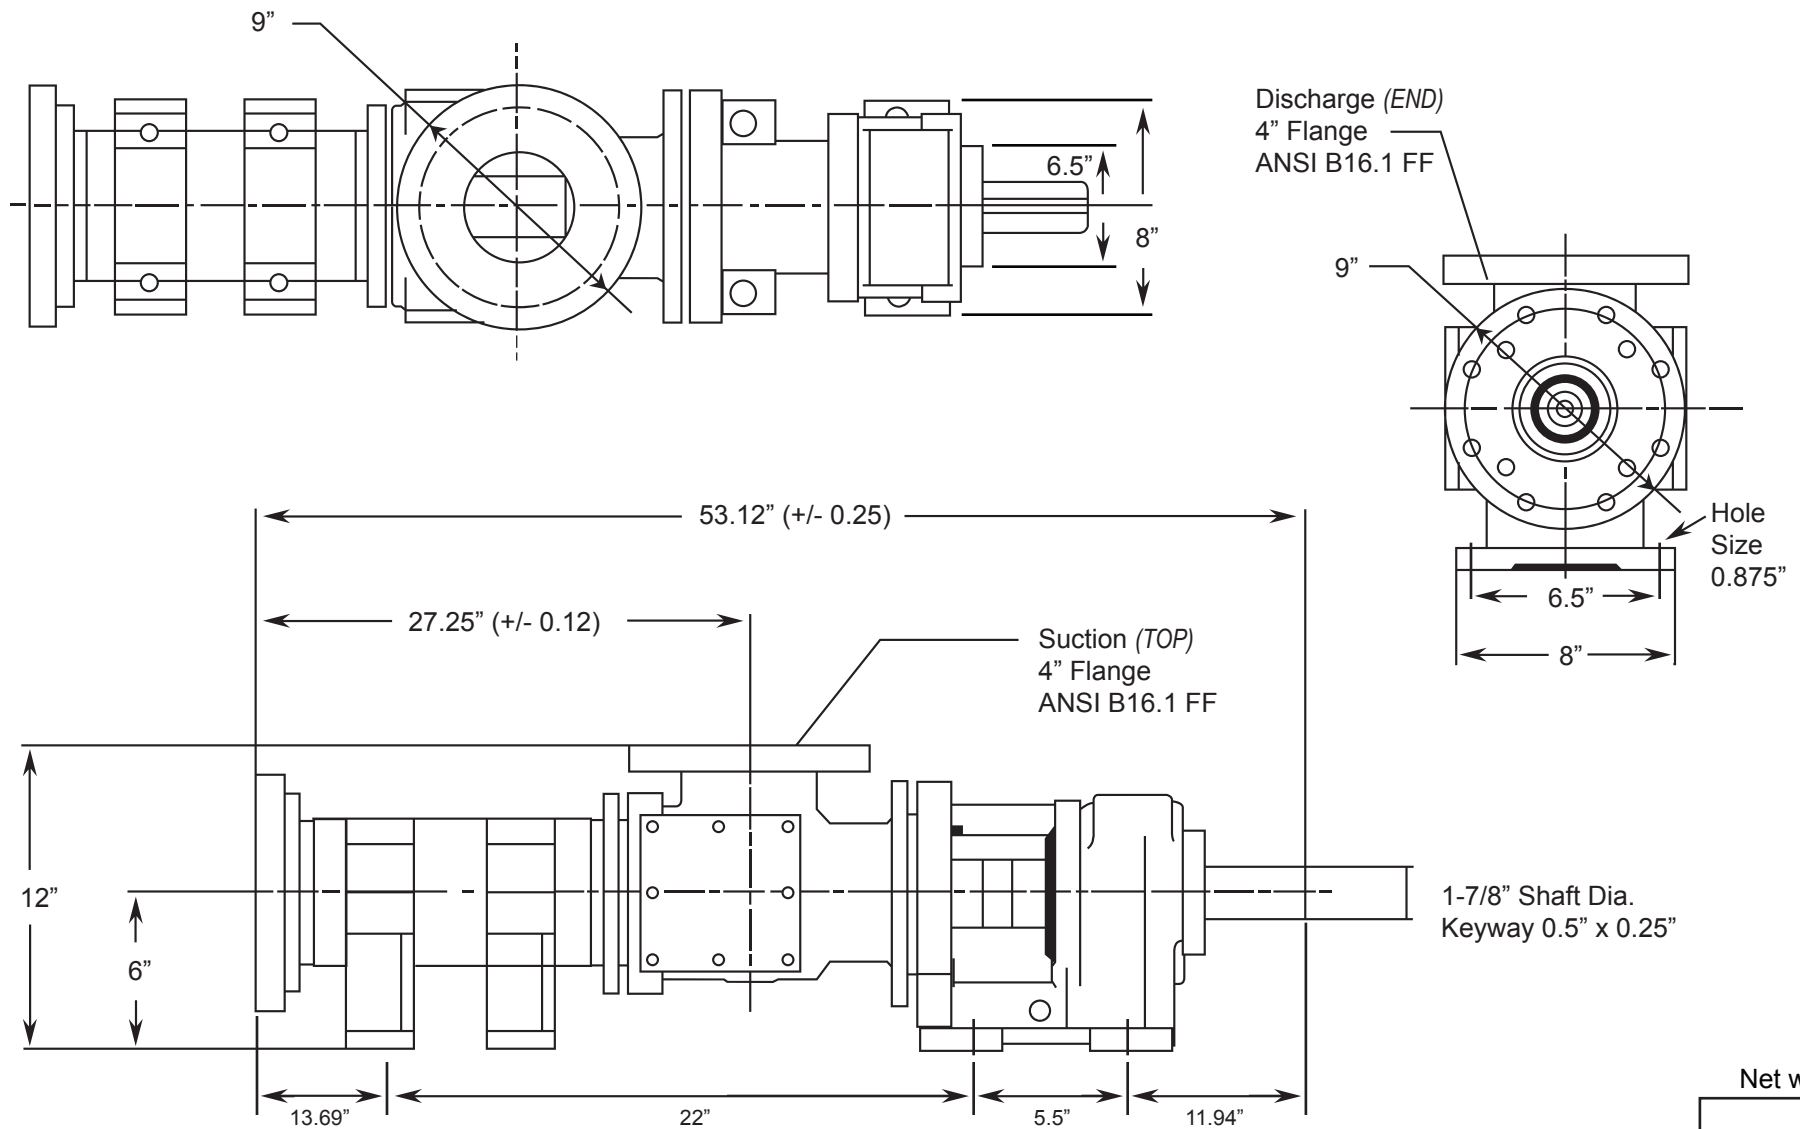

# MILLENNIUM SERIES - 2E012GIL

Progressive Cavity Pump

Dimensional Drawings

(Pump Rotation is Counter Clockwise) ALL DIMN: Inches

Net weight

≈ lbs.

**390**

**2 Stage Pump**