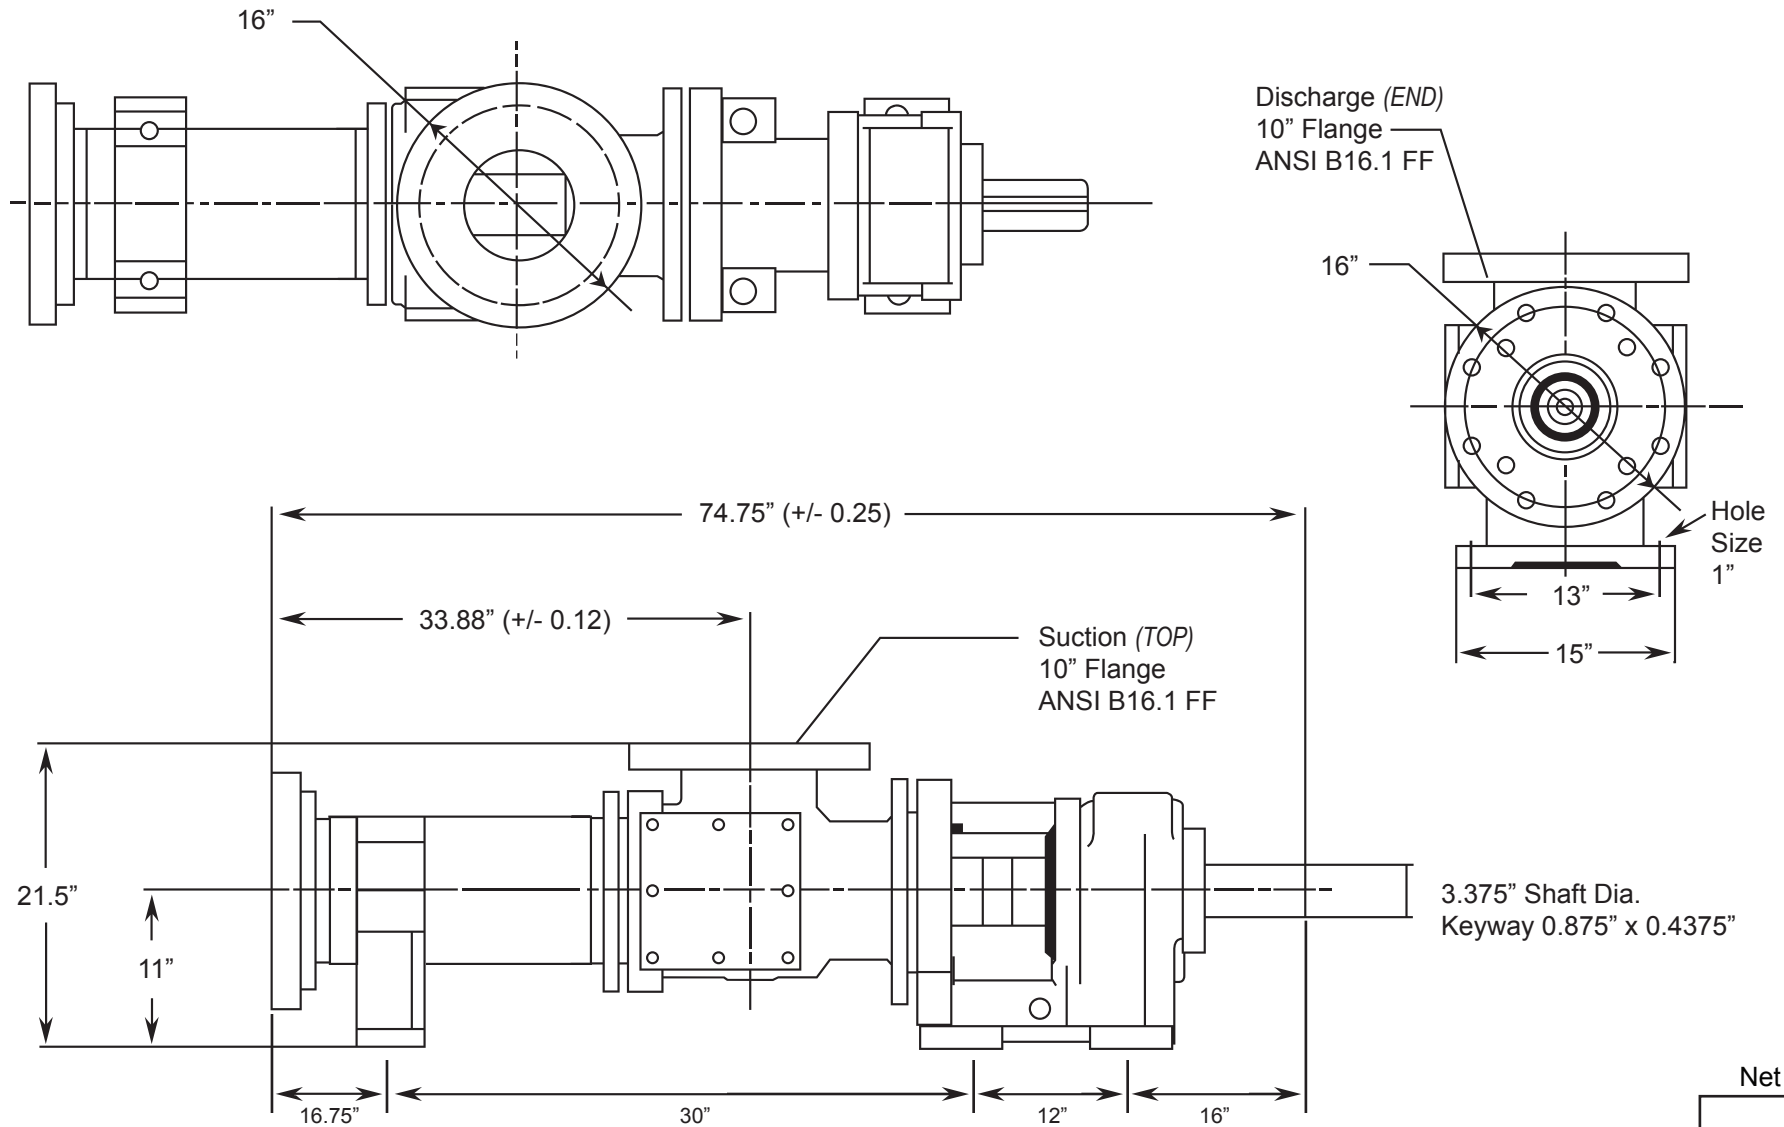

MILLENNIUM SERIES - 1J175G1L

Progressive Cavity Pump

Dimensional Drawings

Net weight

≈ lbs.

2250

(Pump Rotation is Counter Clockwise) ALL DIMN: Inches

1 Stage Pump