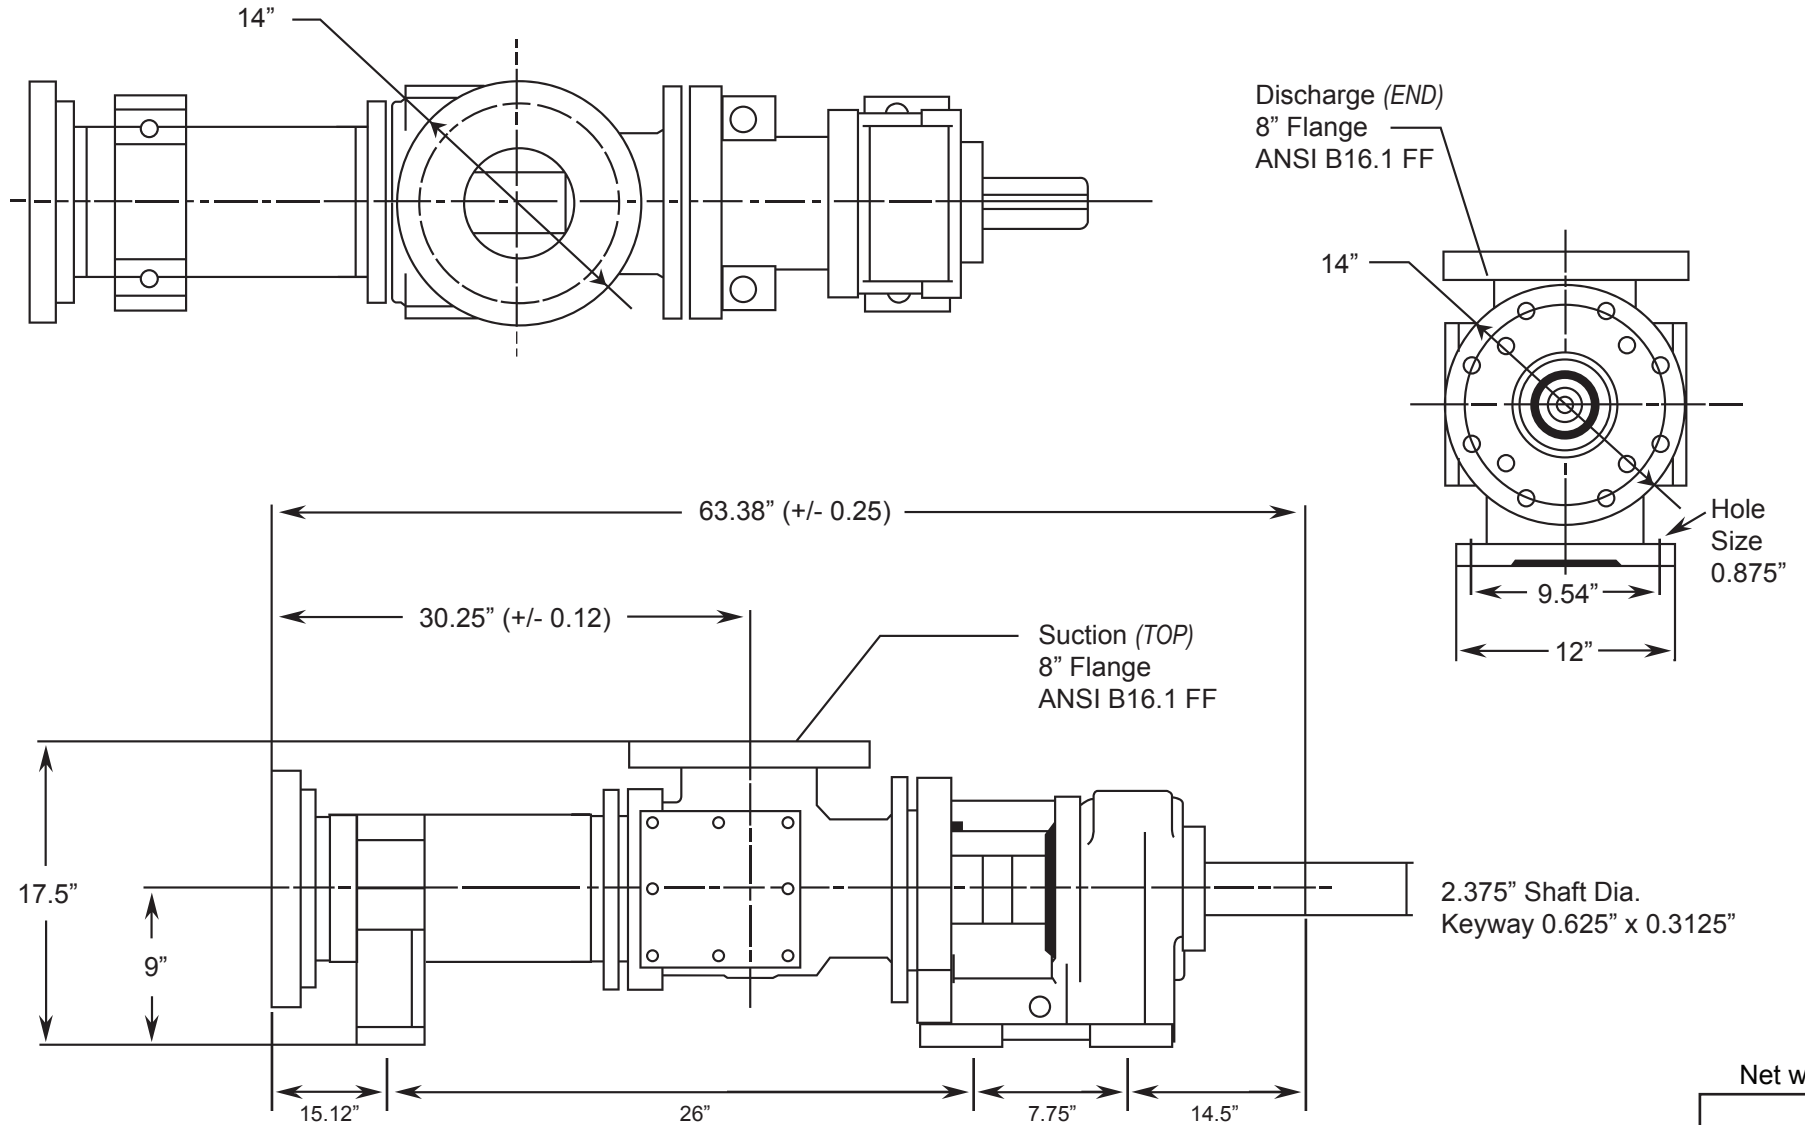

MILLENNIUM SERIES - 1G090GIL

Progressive Cavity Pump

Dimensional Drawings

(Pump Rotation is Counter Clockwise) ALL DIMN: Inches

Net weight

≈ lbs.

1125

1 Stage Pump