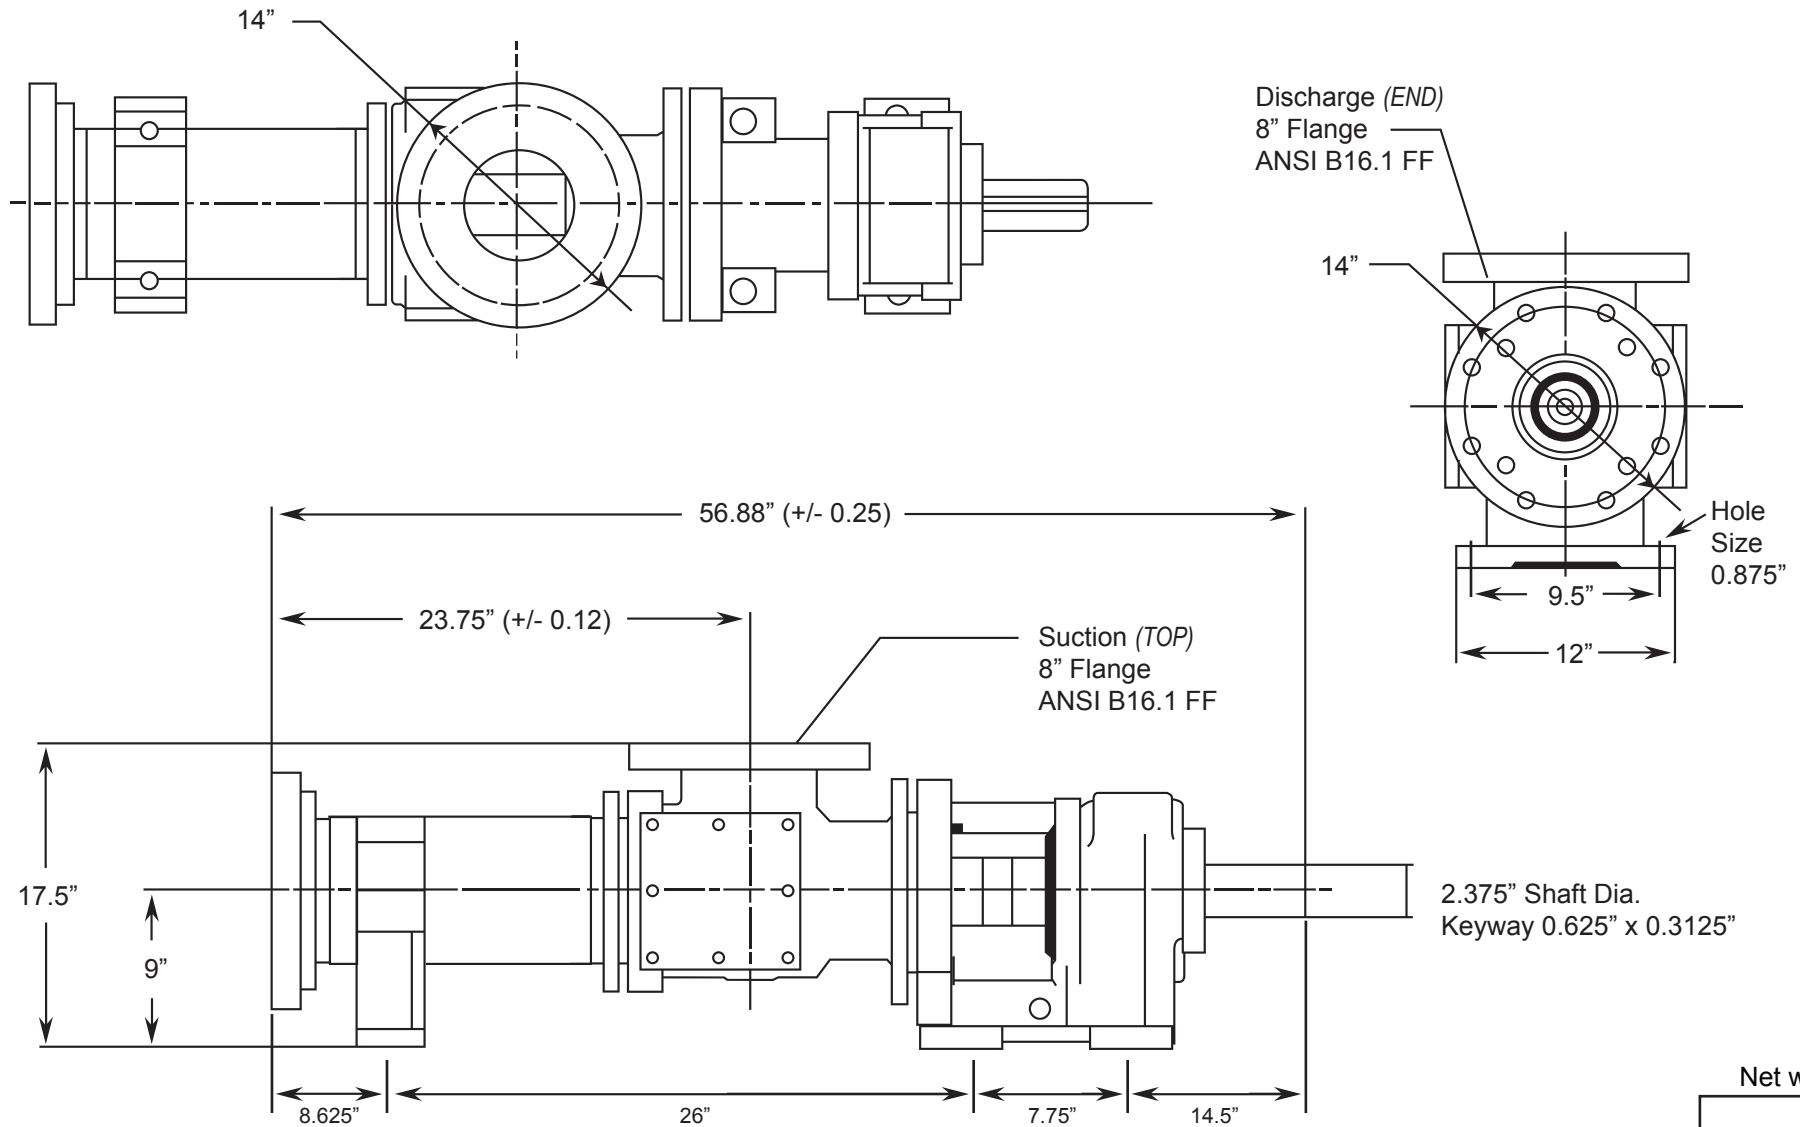

# MILLENNIUM SERIES - 1G065GIL

Progressive Cavity Pump

Dimensional Drawings

Net weight

≈ lbs.

**1125**

(Pump Rotation is Counter Clockwise) ALL DIMN: Inches

**1 Stage Pump**