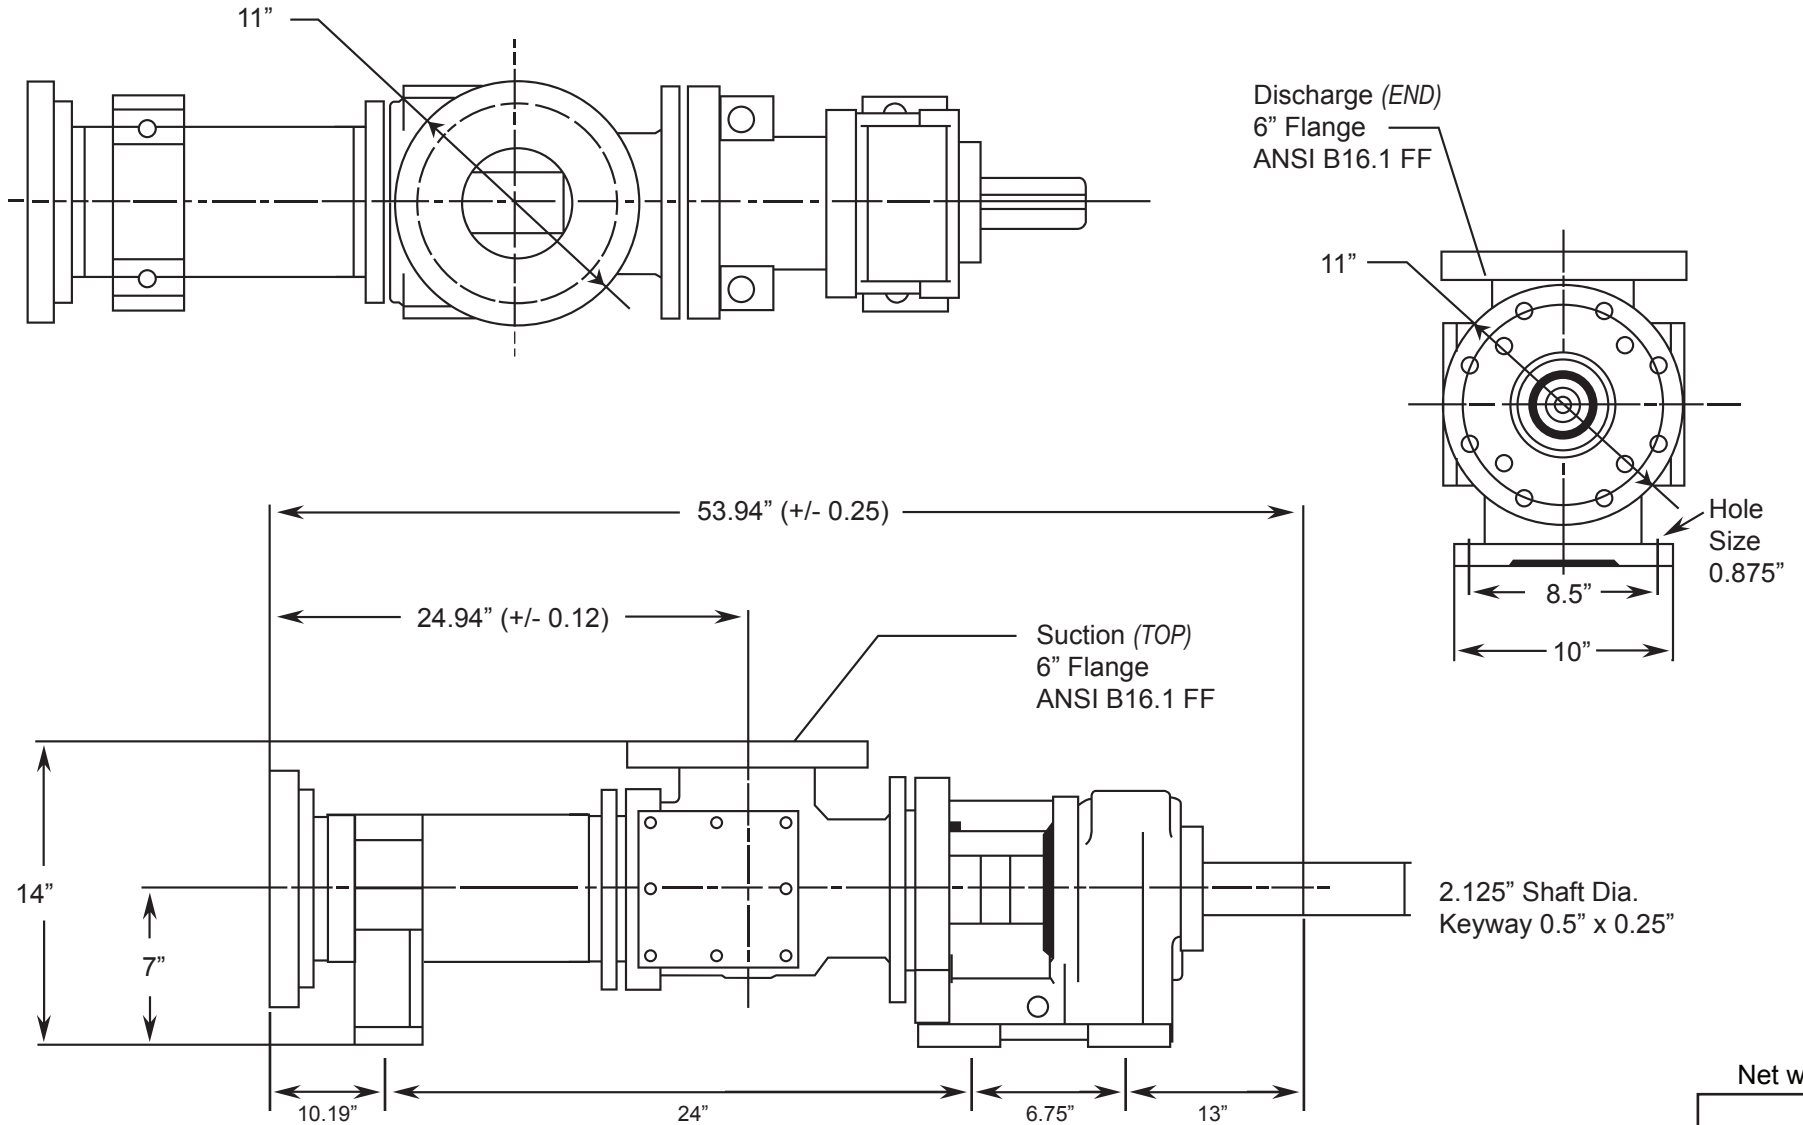

MILLENNIUM SERIES - 1F050GIL

Progressive Cavity Pump

Dimensional Drawings

(Pump Rotation is Counter Clockwise) ALL DIMN: Inches

Net weight

≈ lbs.

565

1 Stage Pump