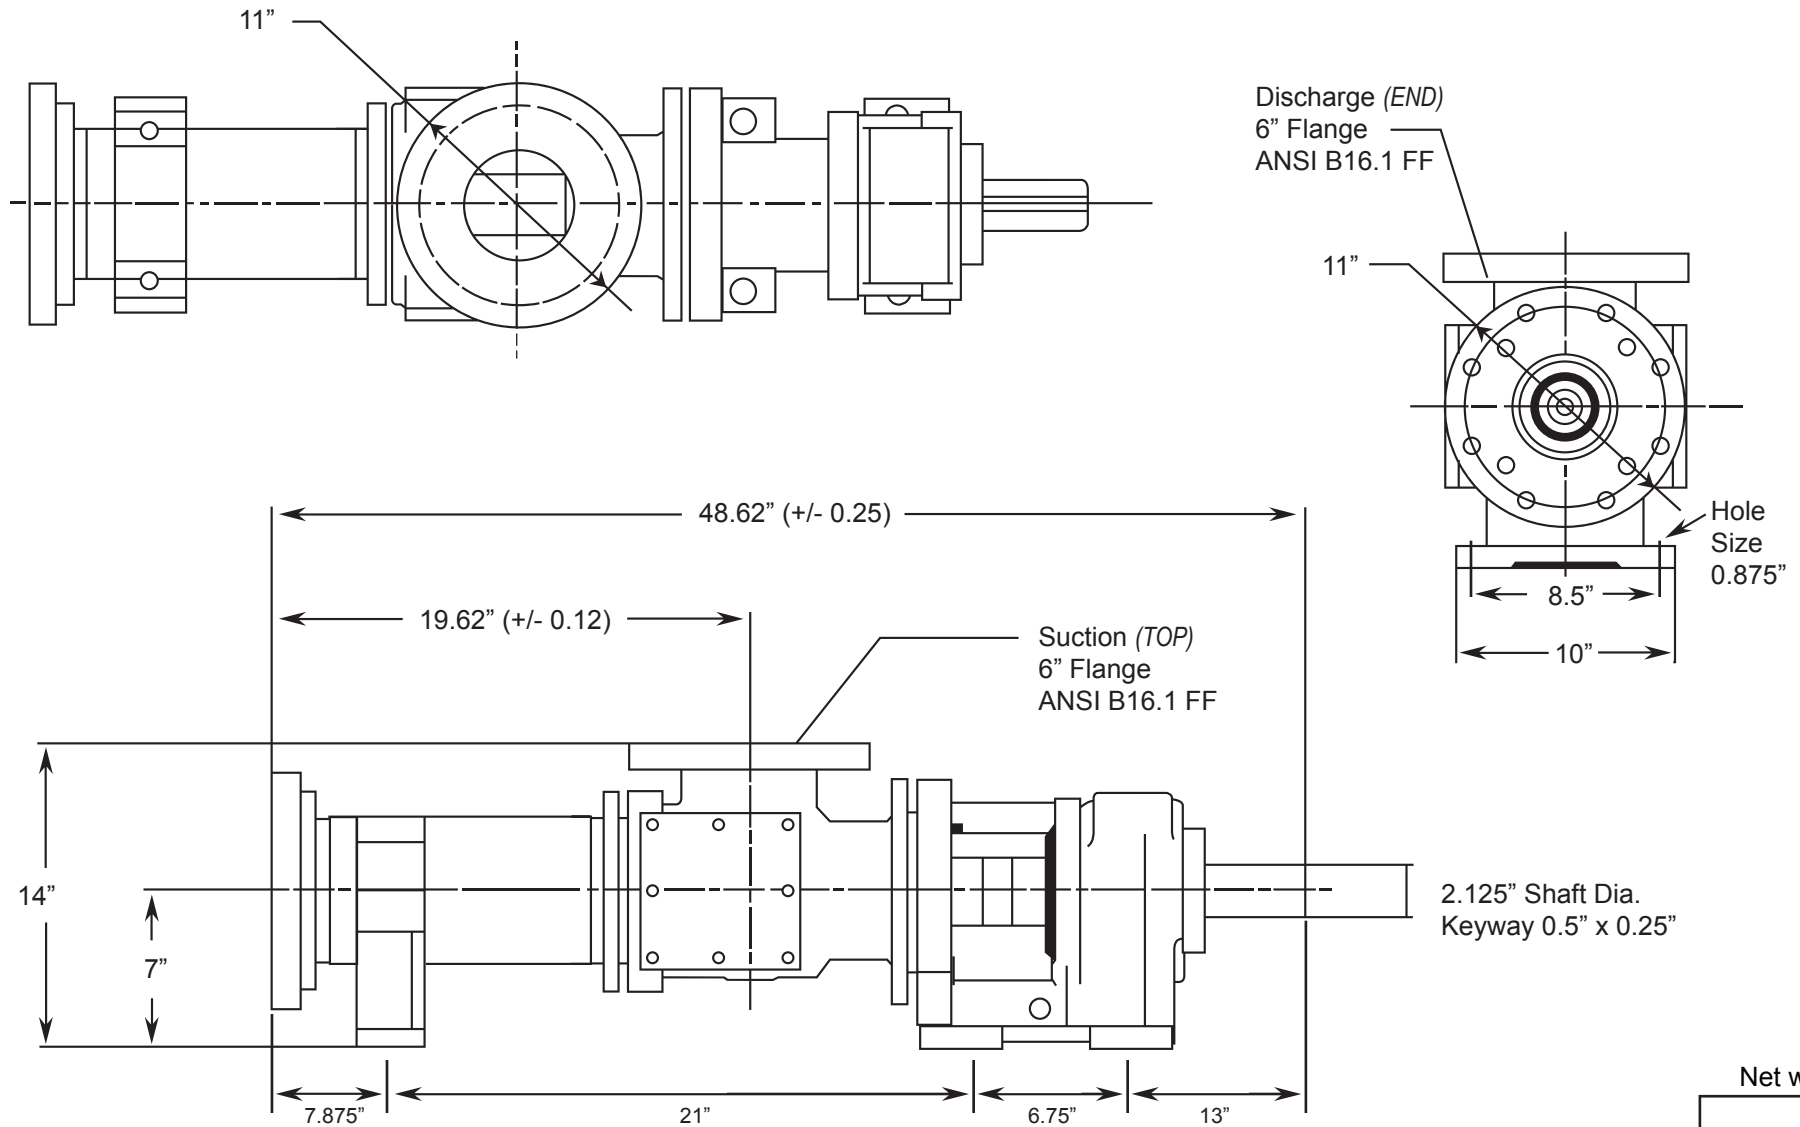

# MILLENNIUM SERIES - IFO36GIL

Progressive Cavity Pump

Dimensional Drawings

(Pump Rotation is Counter Clockwise) ALL DIMN: Inches

Net weight

≈ lbs.

**565**

**1 Stage Pump**