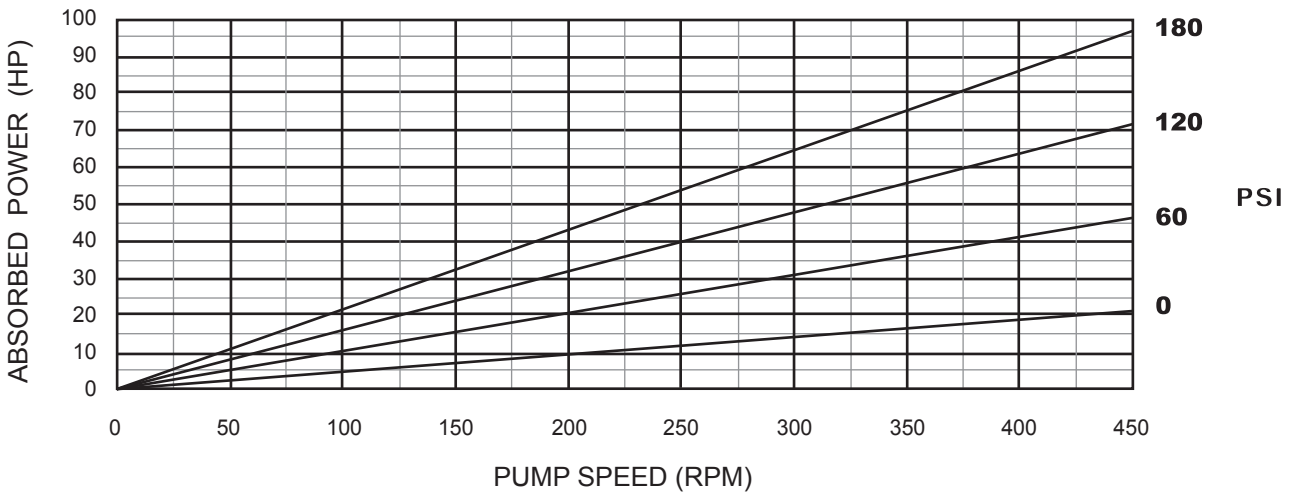

MILLENNIUM SERIES - 2J175G1L

Progressive Cavity Pump

Performance Curves

2 Stage Pump

70 Durometer (Performance based on water)

P: 847.640.7867 F: 847.640.7855
2525 Clearbrook Drive Arlington Heights, IL 60005