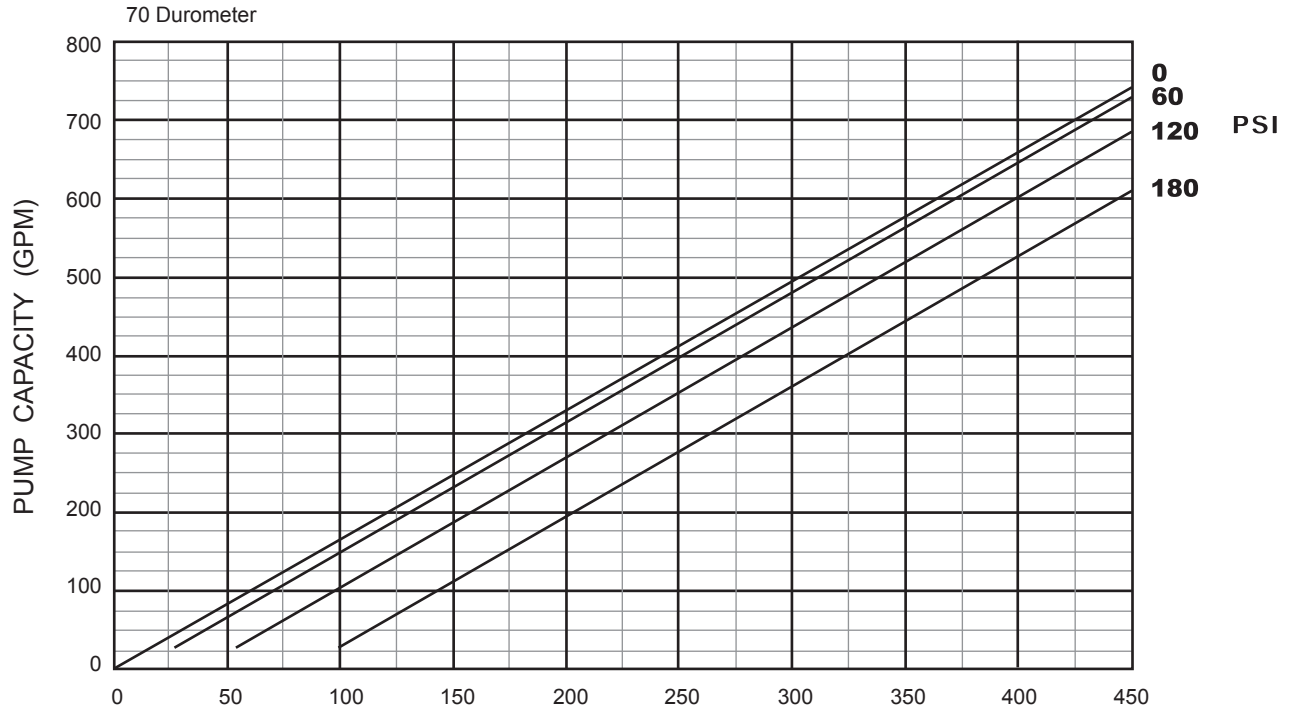

MILLENNIUM SERIES - 2J175G1L

Progressive Cavity Pump

Performance Curves

2 Stage Pump

70 Durometer (Performance based on water)

P: 847.640.7867 F: 847.640.7855
2525 Clearbrook Drive Arlington Heights, IL 60005