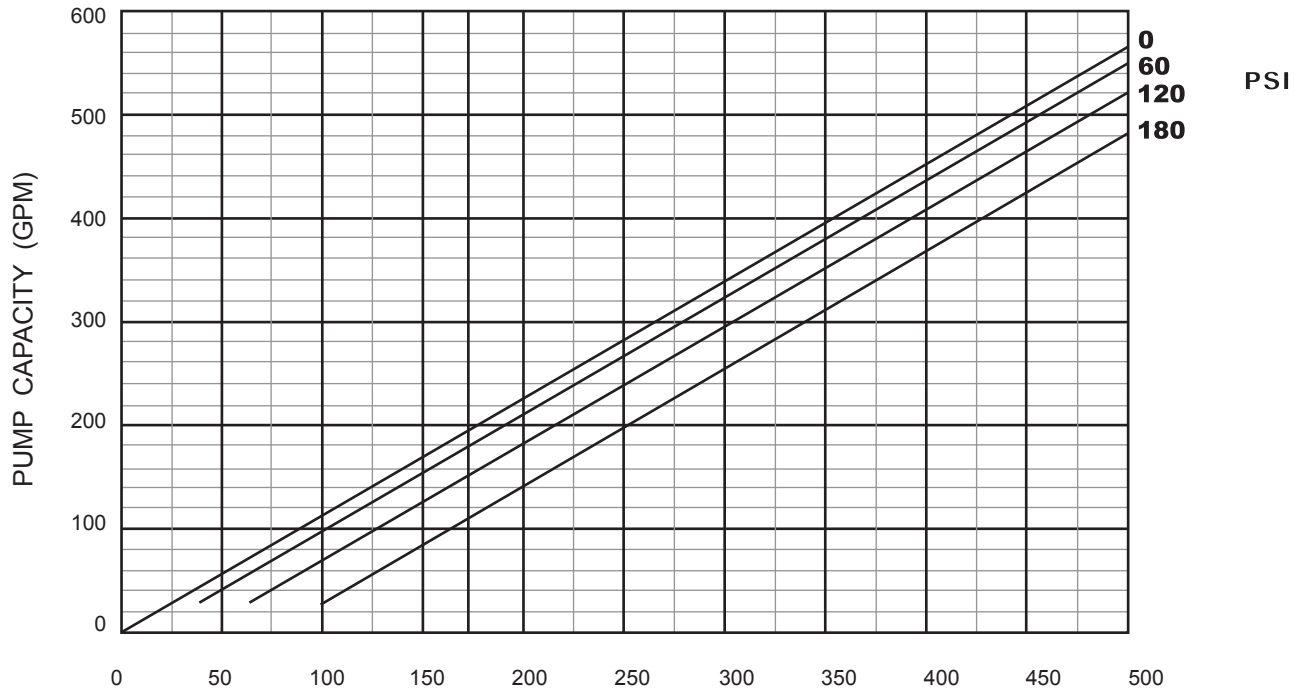

MILLENNIUM SERIES - 2H115G1L

Progressive Cavity Pump

Performance Curves

2 Stage Pump

70 Durometer (Performance based on water)