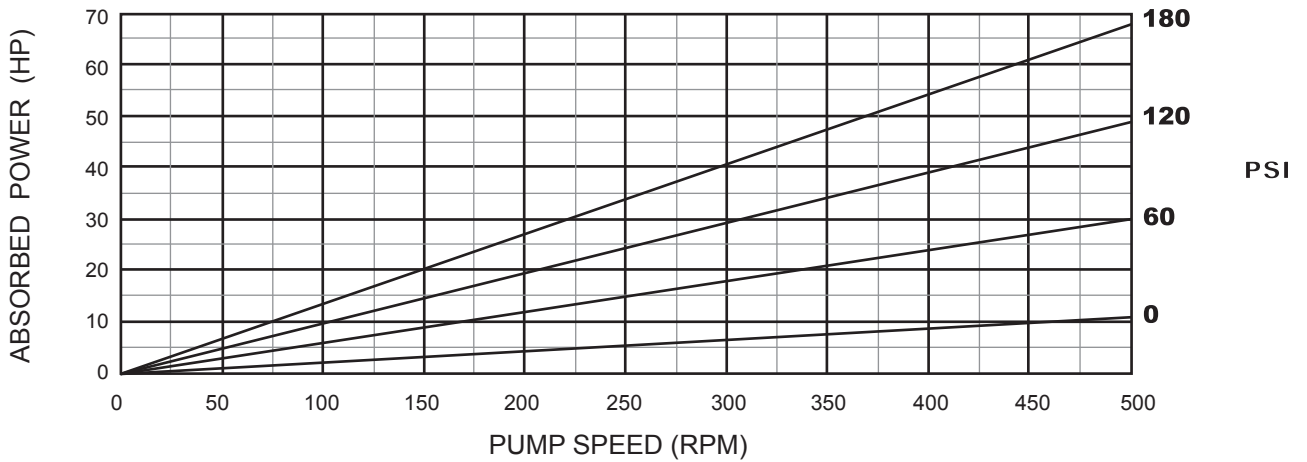

MILLENNIUM SERIES - 2H115G1L

Progressive Cavity Pump

Performance Curves

2 Stage Pump

70 Durometer (Performance based on water)