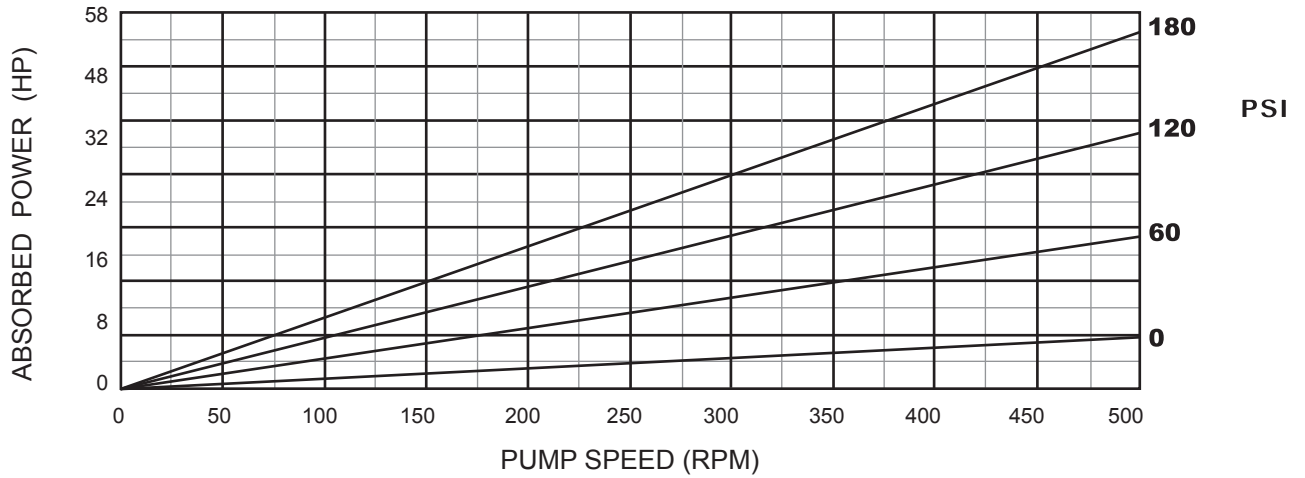

MILLENNIUM SERIES - 2G090GIL

Progressive Cavity Pump

Performance Curves

2 Stage Pump

70 Durometer (Performance based on water)