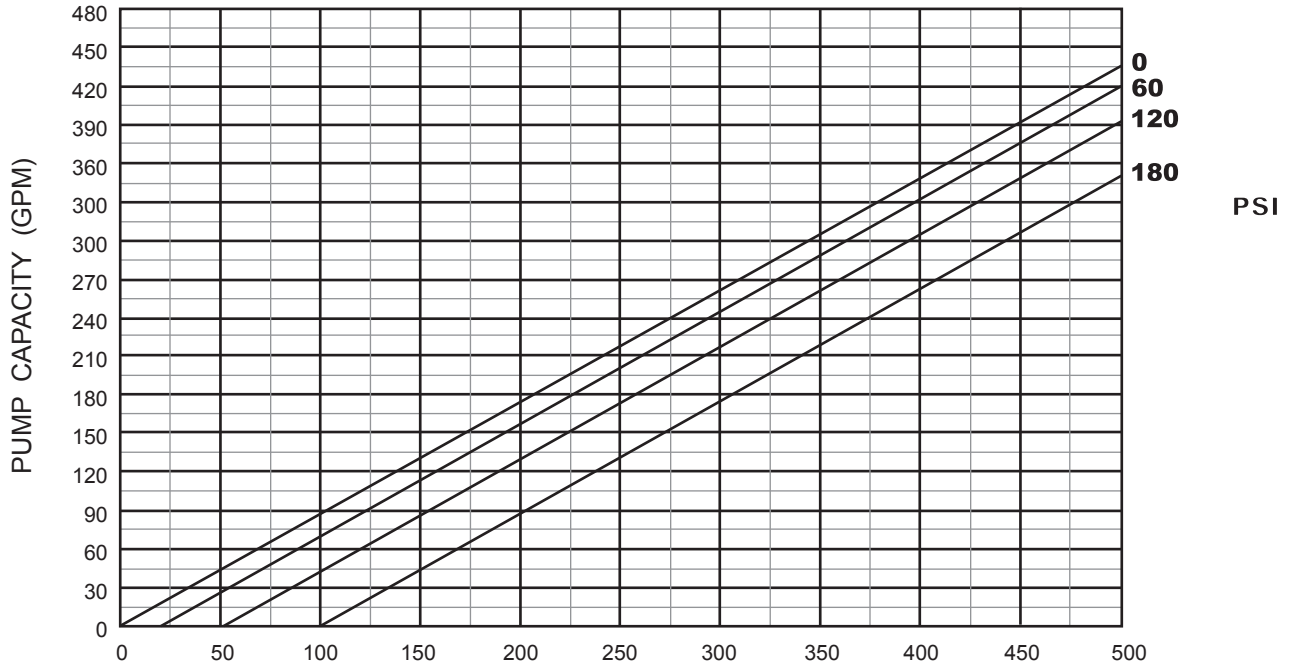

MILLENNIUM SERIES - 2G090GIL

Progressive Cavity Pump

Performance Curves

2 Stage Pump

70 Durometer (Performance based on water)