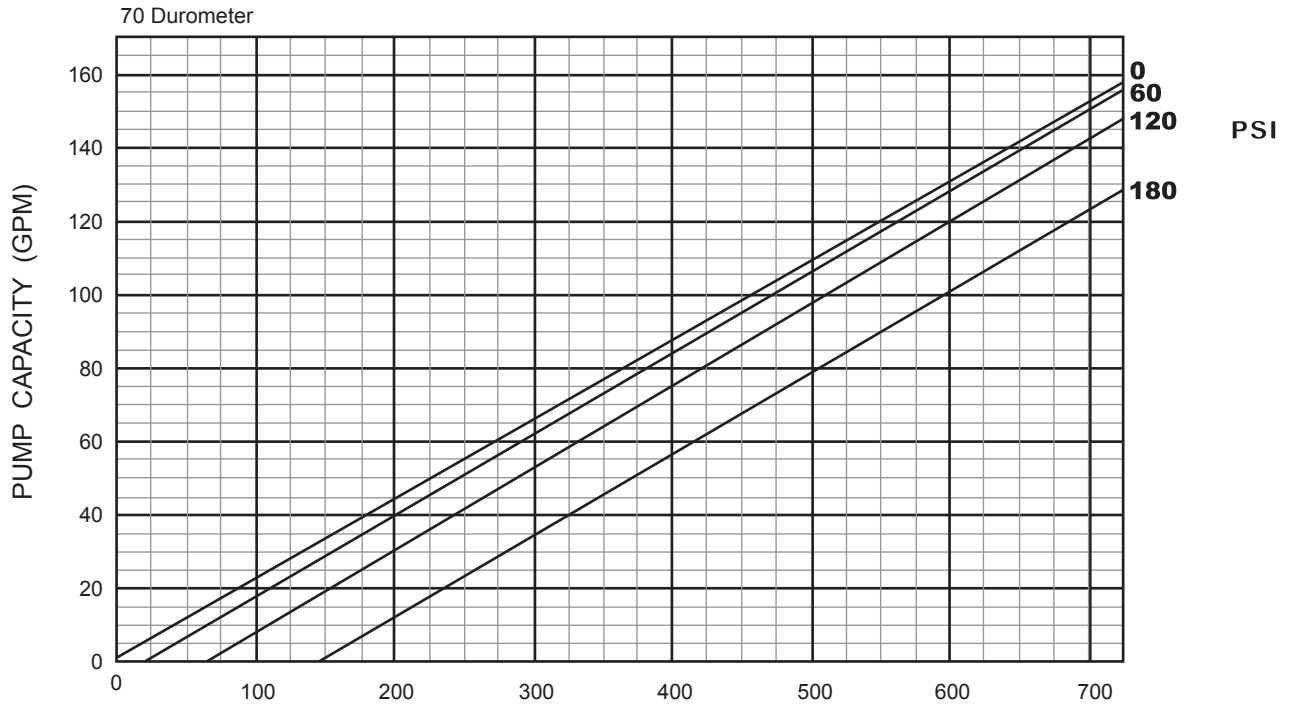

# MILLENNIUM SERIES - 2E022GIL

Progressive Cavity Pump

Performance Curves

## 2 Stage Pump

70 Durometer (Performance based on water)