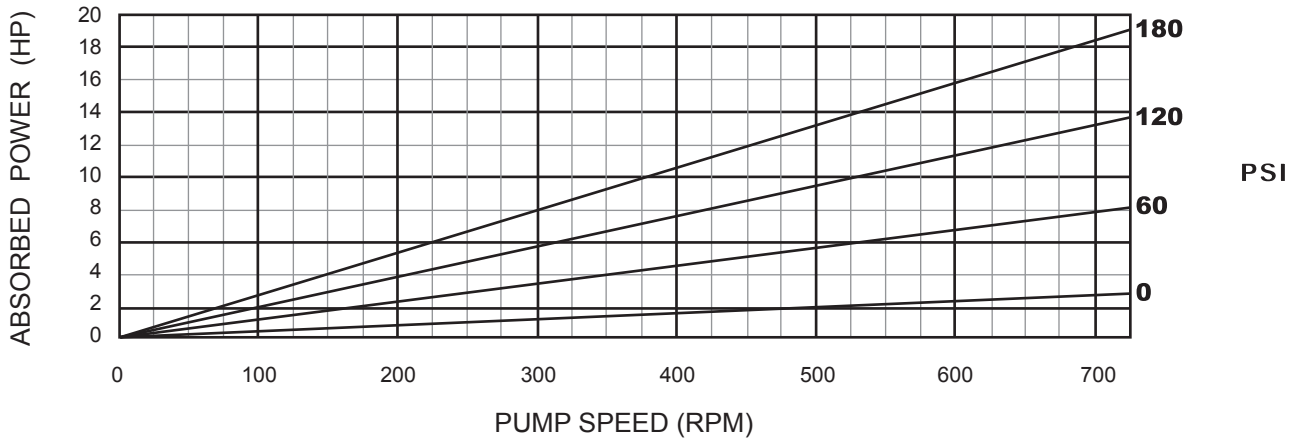

# MILLENNIUM SERIES - 2E022GIL

Progressive Cavity Pump

Performance Curves

## 2 Stage Pump

70 Durometer (Performance based on water)