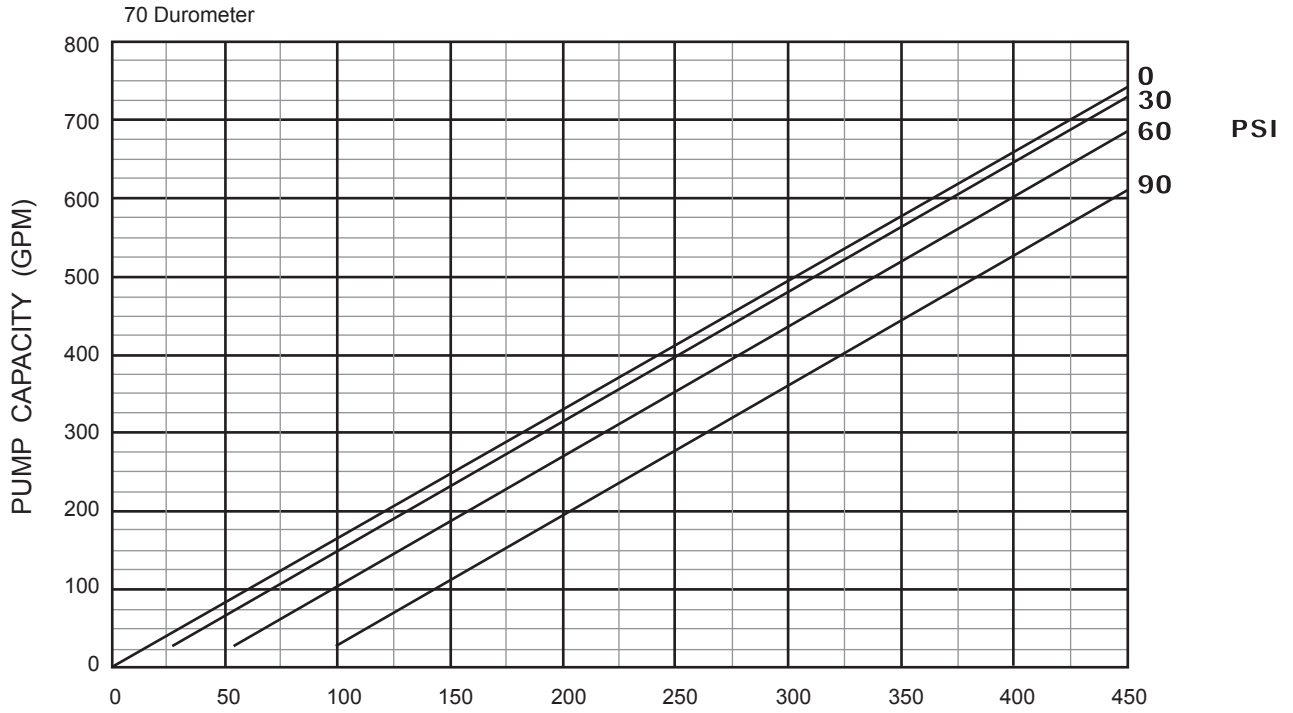

MILLENNIUM SERIES - 1J175G1L

Progressive Cavity Pump

Performance Curves

1 Stage Pump

70 Durometer (Performance based on water)