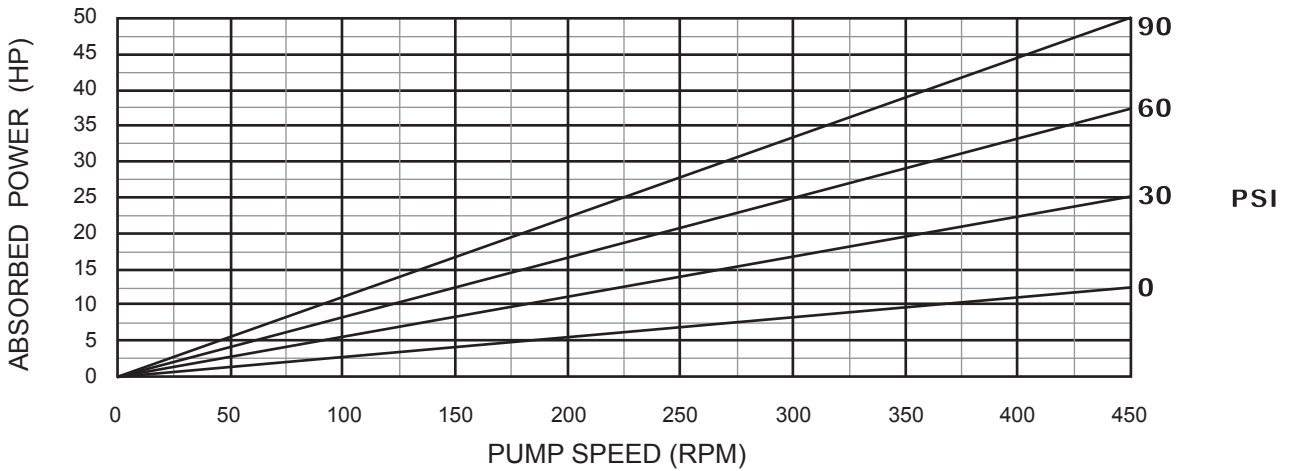

MILLENNIUM SERIES - 1J175G1L

Progressive Cavity Pump

Performance Curves

1 Stage Pump

70 Durometer (Performance based on water)