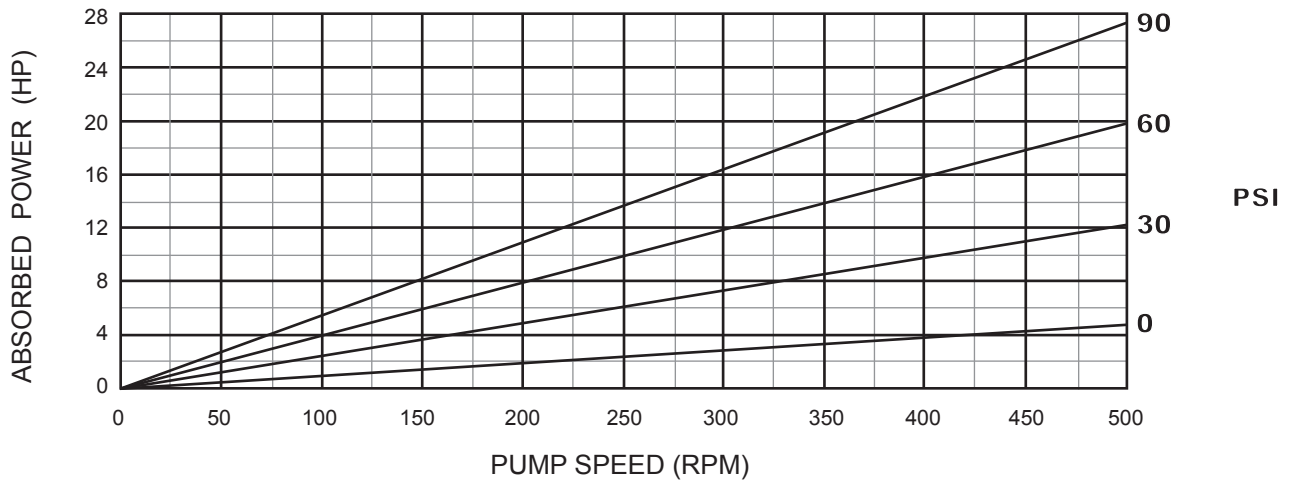

# MILLENNIUM SERIES - 1G090GIL

Progressive Cavity Pump

Performance Curves

## 1 Stage Pump

70 Durometer (Performance based on water)