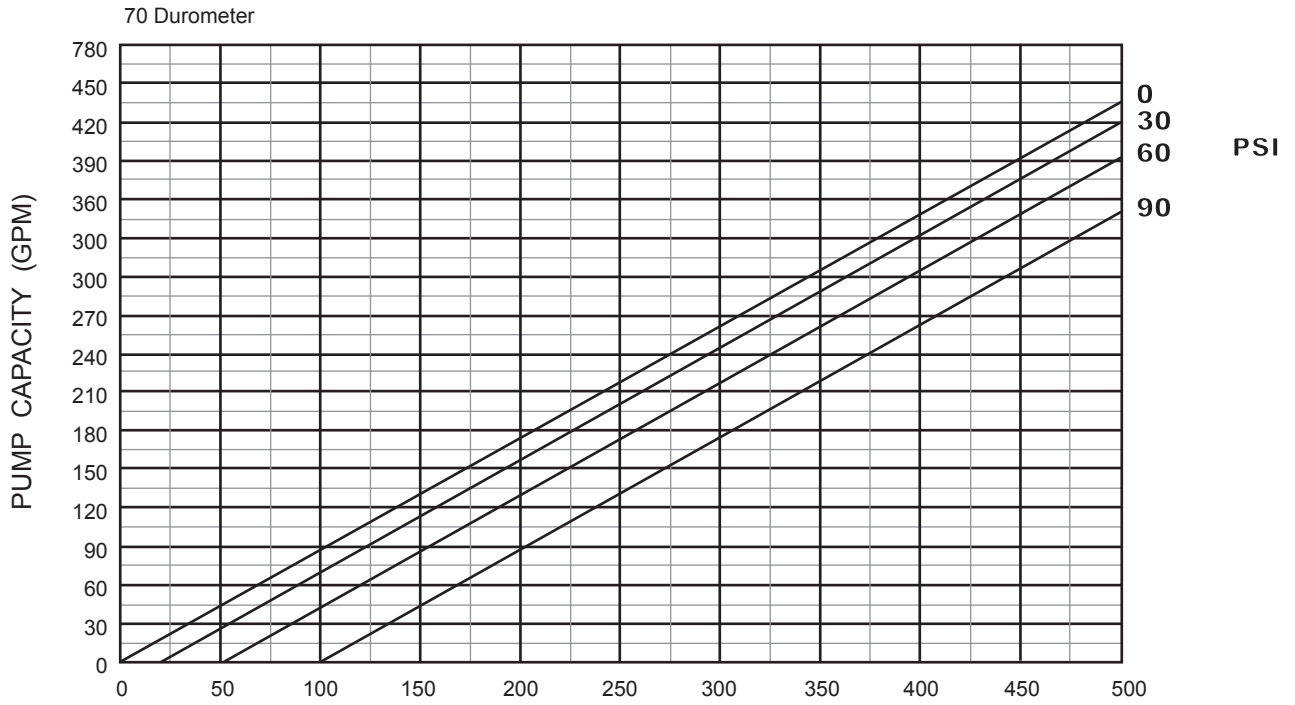

# MILLENNIUM SERIES - 1G090GIL

Progressive Cavity Pump

Performance Curves

## 1 Stage Pump

70 Durometer (Performance based on water)