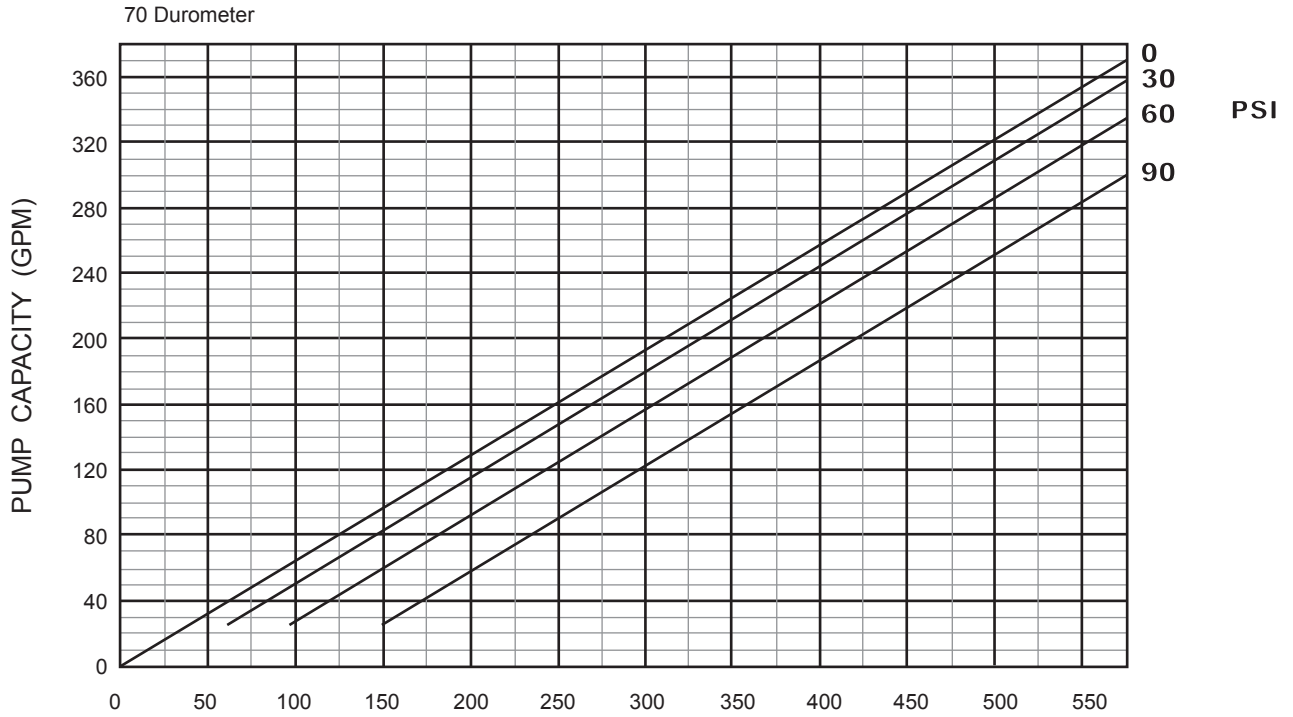

MILLENNIUM SERIES - 1G065GIL

Progressive Cavity Pump

Performance Curves

1 Stage Pump

70 Durometer (Performance based on water)