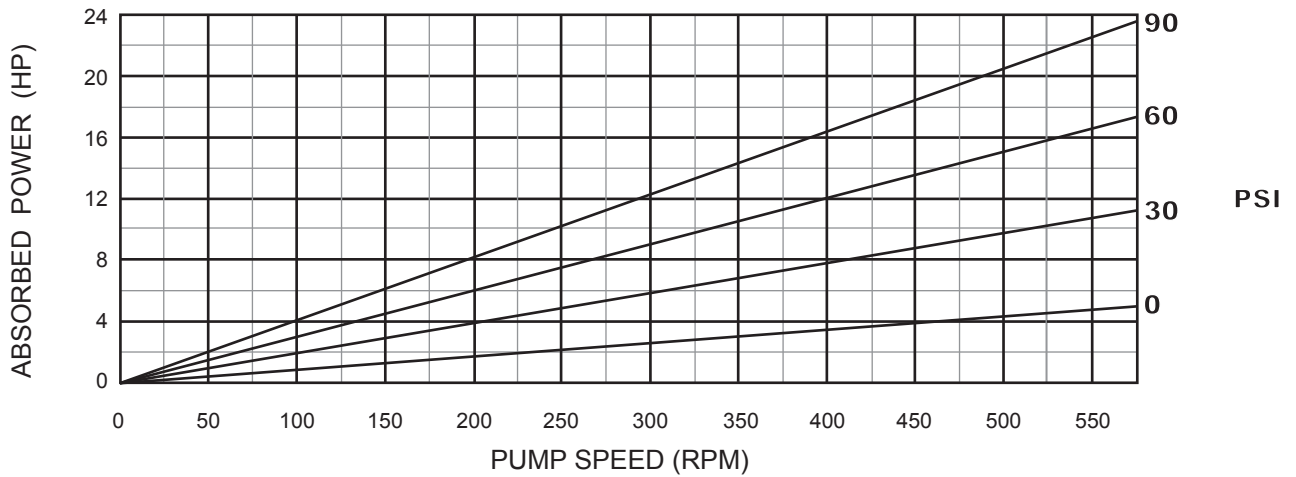

MILLENNIUM SERIES - 1G065GIL

Progressive Cavity Pump

Performance Curves

1 Stage Pump

70 Durometer (Performance based on water)