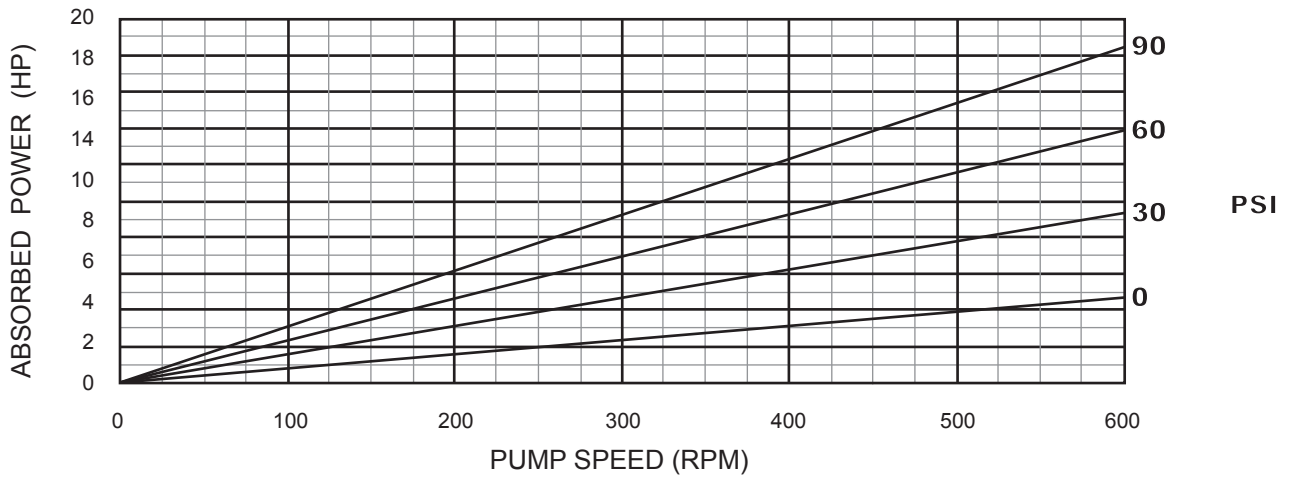

MILLENNIUM SERIES - 1F050G1L

Progressive Cavity Pump

Performance Curves

1 Stage Pump

70 Durometer (Performance based on water)