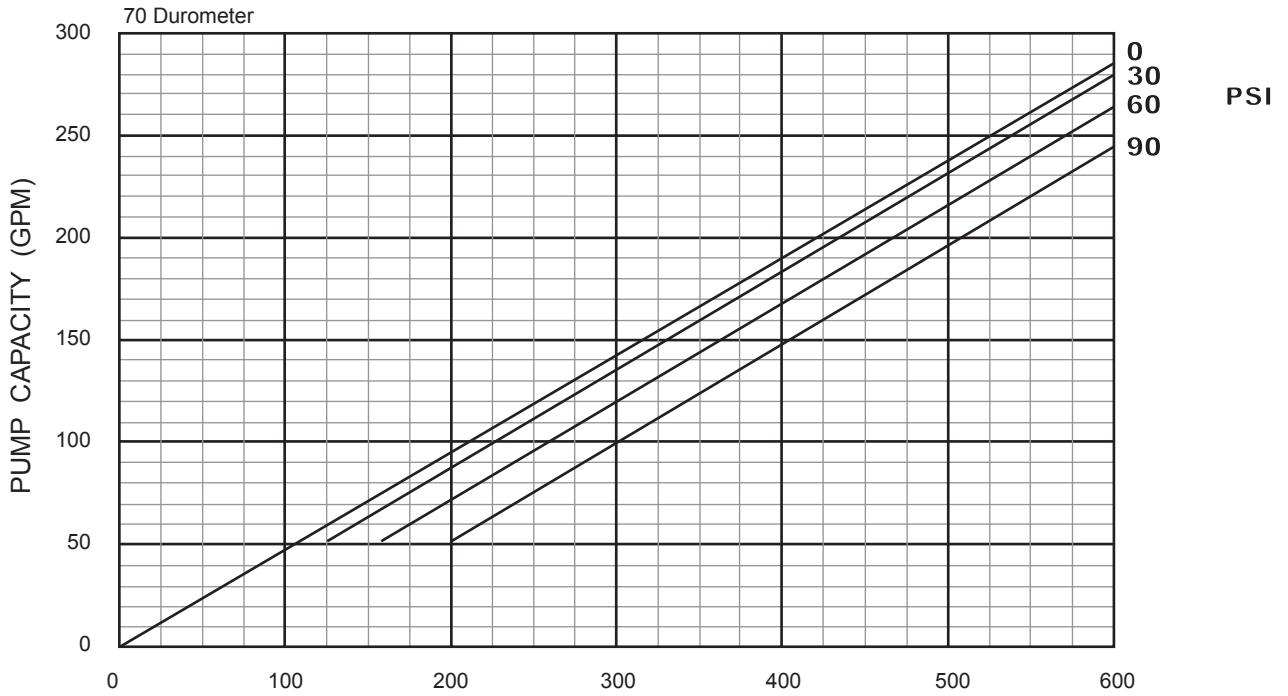

MILLENNIUM SERIES - 1F050G1L

Progressive Cavity Pump

Performance Curves

1 Stage Pump

70 Durometer (Performance based on water)