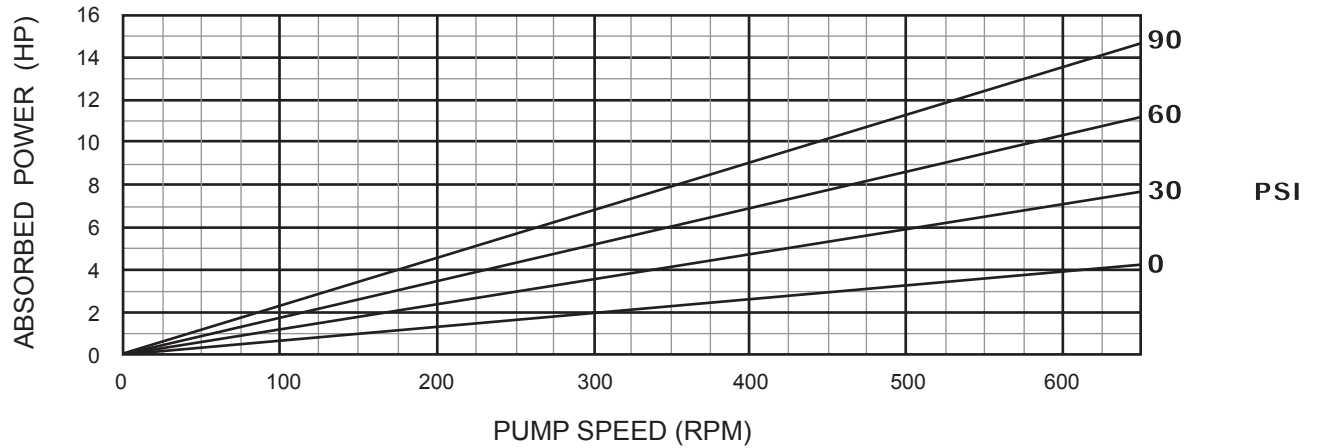

MILLENNIUM SERIES - 1F036G1L

Progressive Cavity Pump

Performance Curves

1 Stage Pump

70 Durometer (Performance based on water)