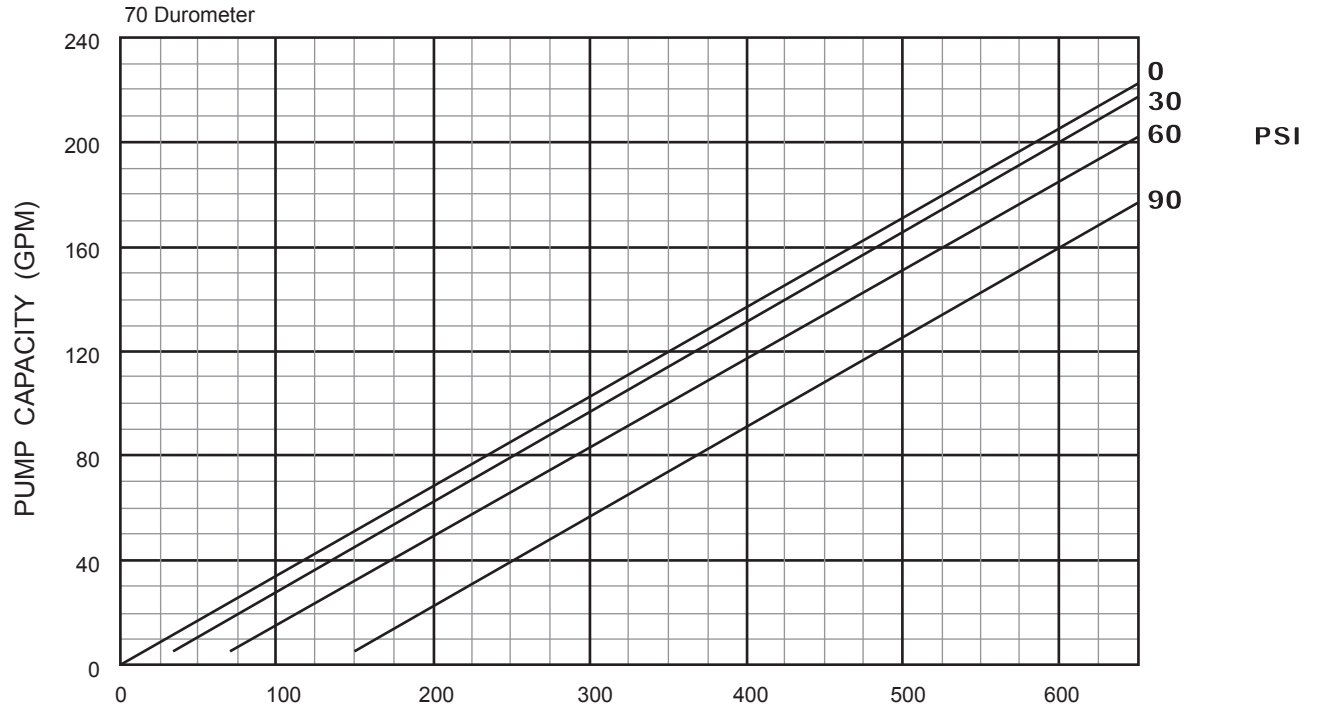

MILLENNIUM SERIES - 1F036G1L

Progressive Cavity Pump

Performance Curves

1 Stage Pump

70 Durometer (Performance based on water)