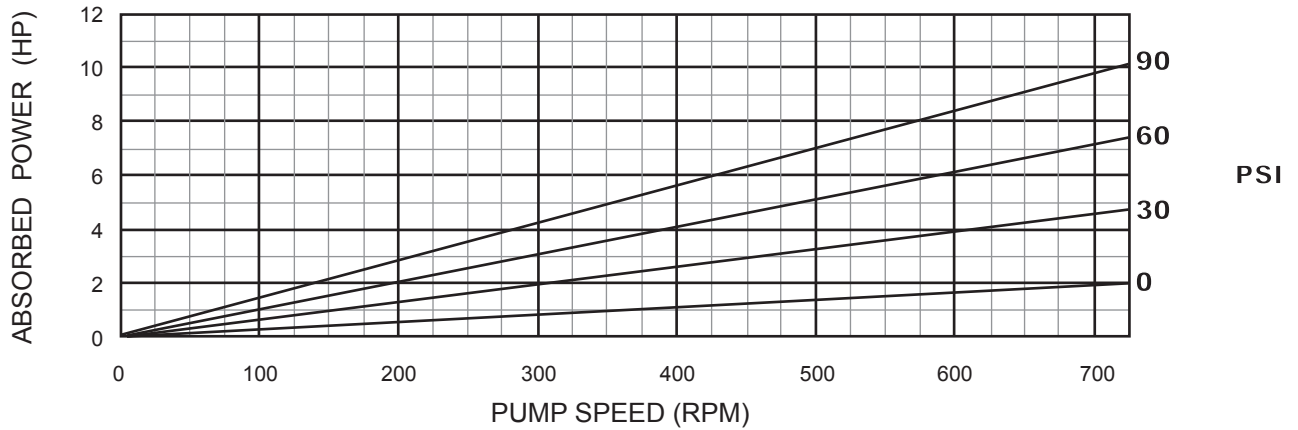

MILLENNIUM SERIES - 1E022GIL

Progressive Cavity Pump

Performance Curves

1 Stage Pump

70 Durometer (Performance based on water)