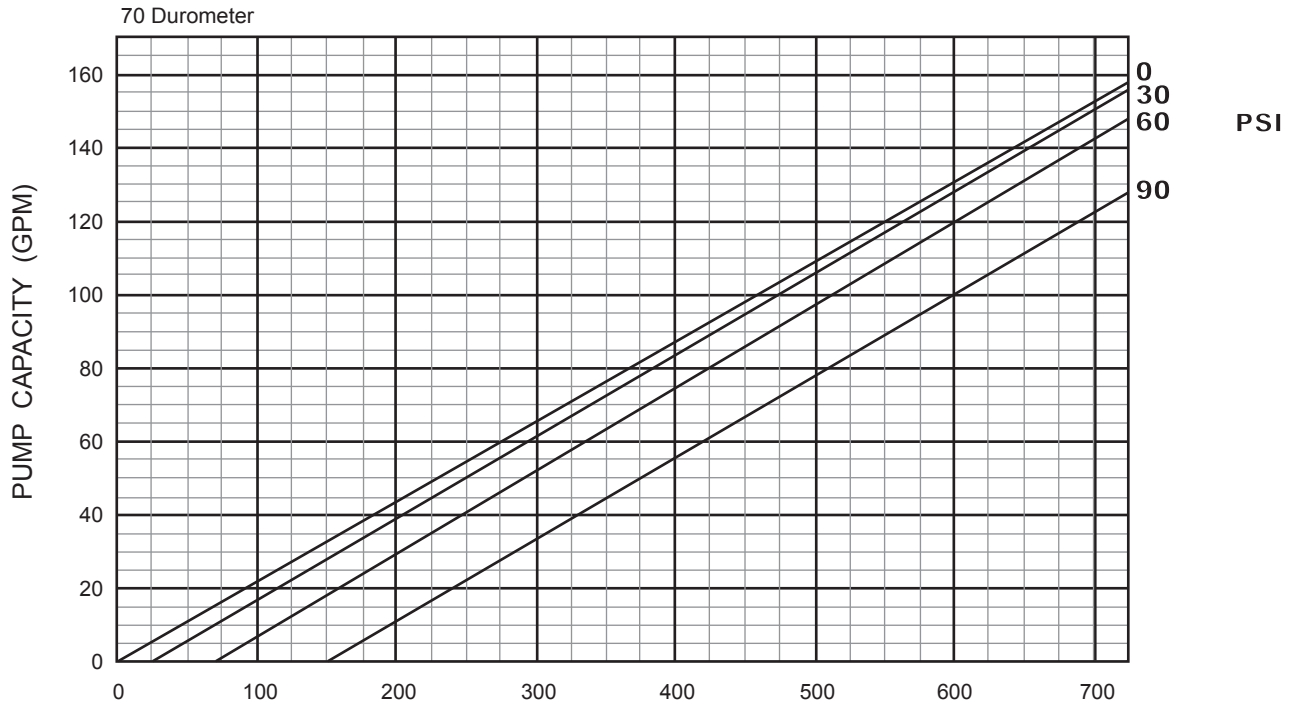

MILLENNIUM SERIES - 1E022GIL

Progressive Cavity Pump

Performance Curves

1 Stage Pump

70 Durometer (Performance based on water)