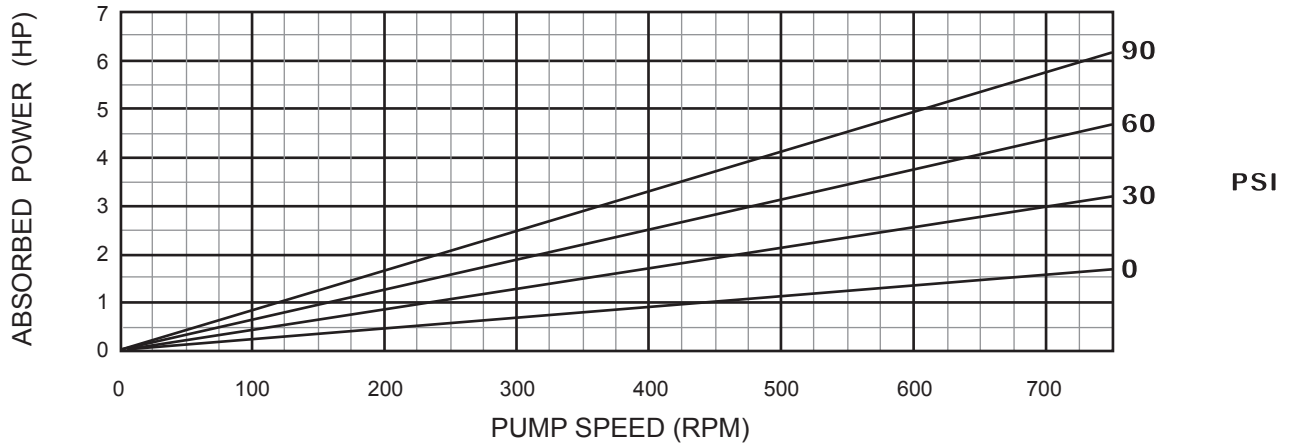

MILLENNIUM SERIES - 1E012G1L

Progressive Cavity Pump

Performance Curves

1 Stage Pump

70 Durometer (Performance based on water)