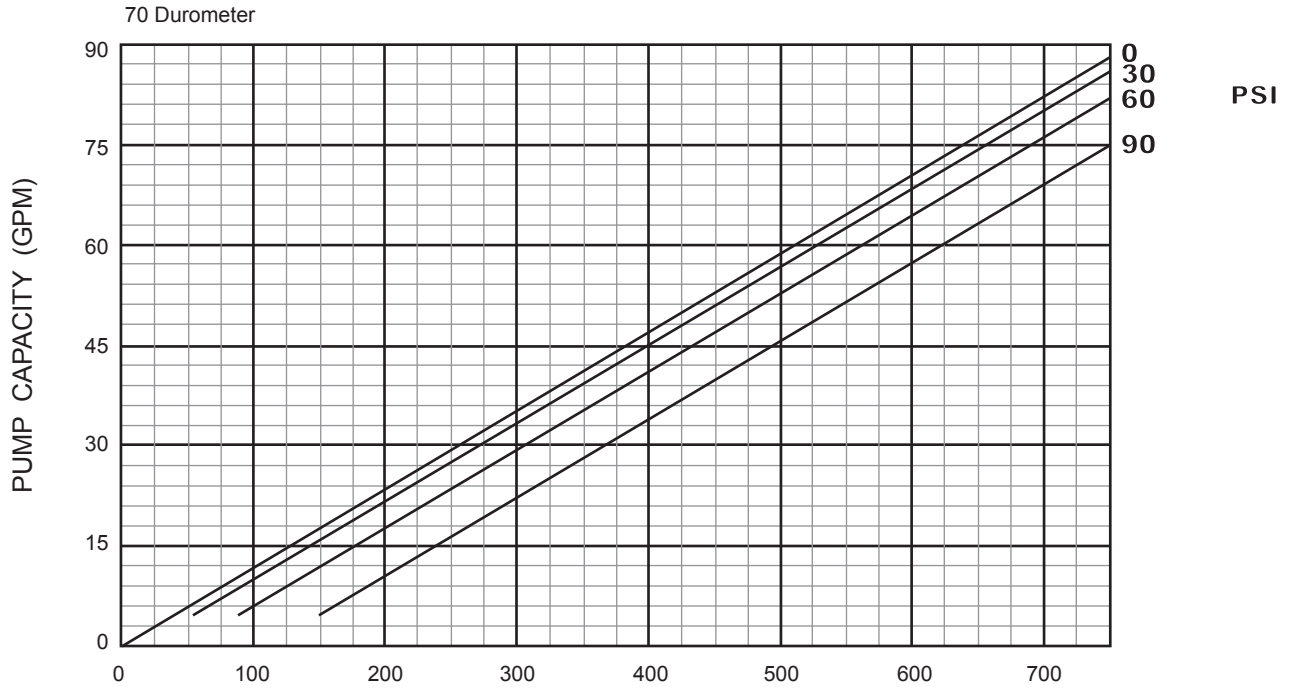

MILLENNIUM SERIES - 1E012G1L

Progressive Cavity Pump

Performance Curves

1 Stage Pump

70 Durometer (Performance based on water)