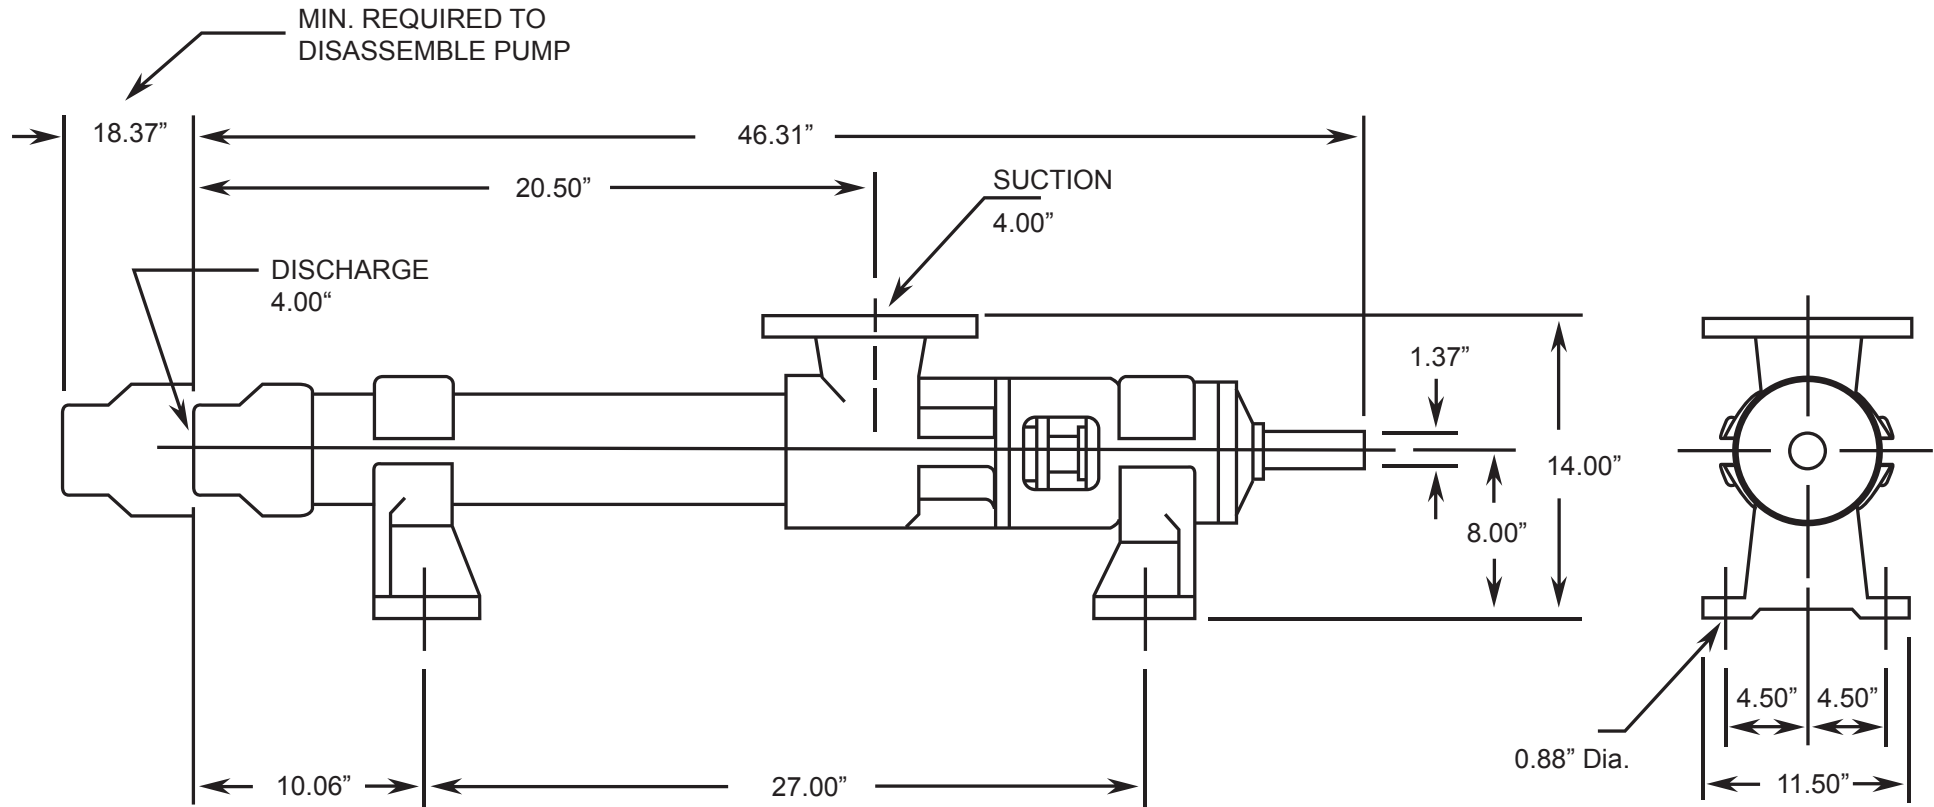

# LIBERTY SERIES - 1LL8

Progressive Cavity Pump

Dimensional Drawings

Net weight

≈ lbs.

**303**

ALL DIMN: Inches

**1 Stage Pump**