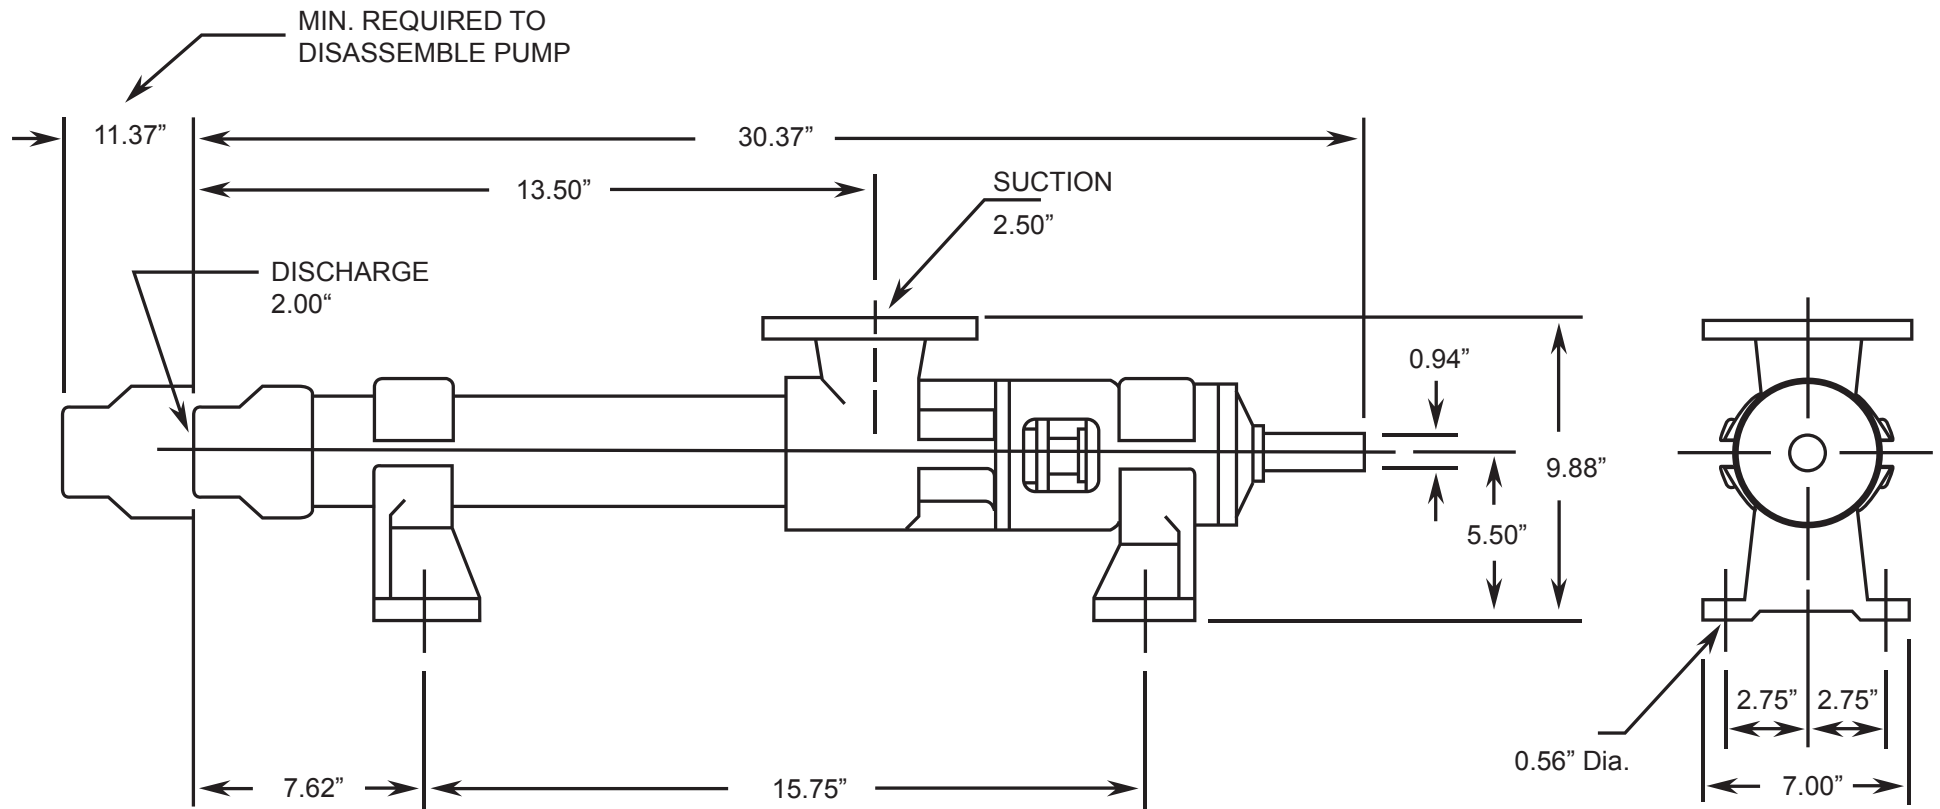

# LIBERTY SERIES - 1LL4

Progressive Cavity Pump

Dimensional Drawings

Net weight

≈ lbs.

**85**

ALL DIMN: Inches

**1 Stage Pump**