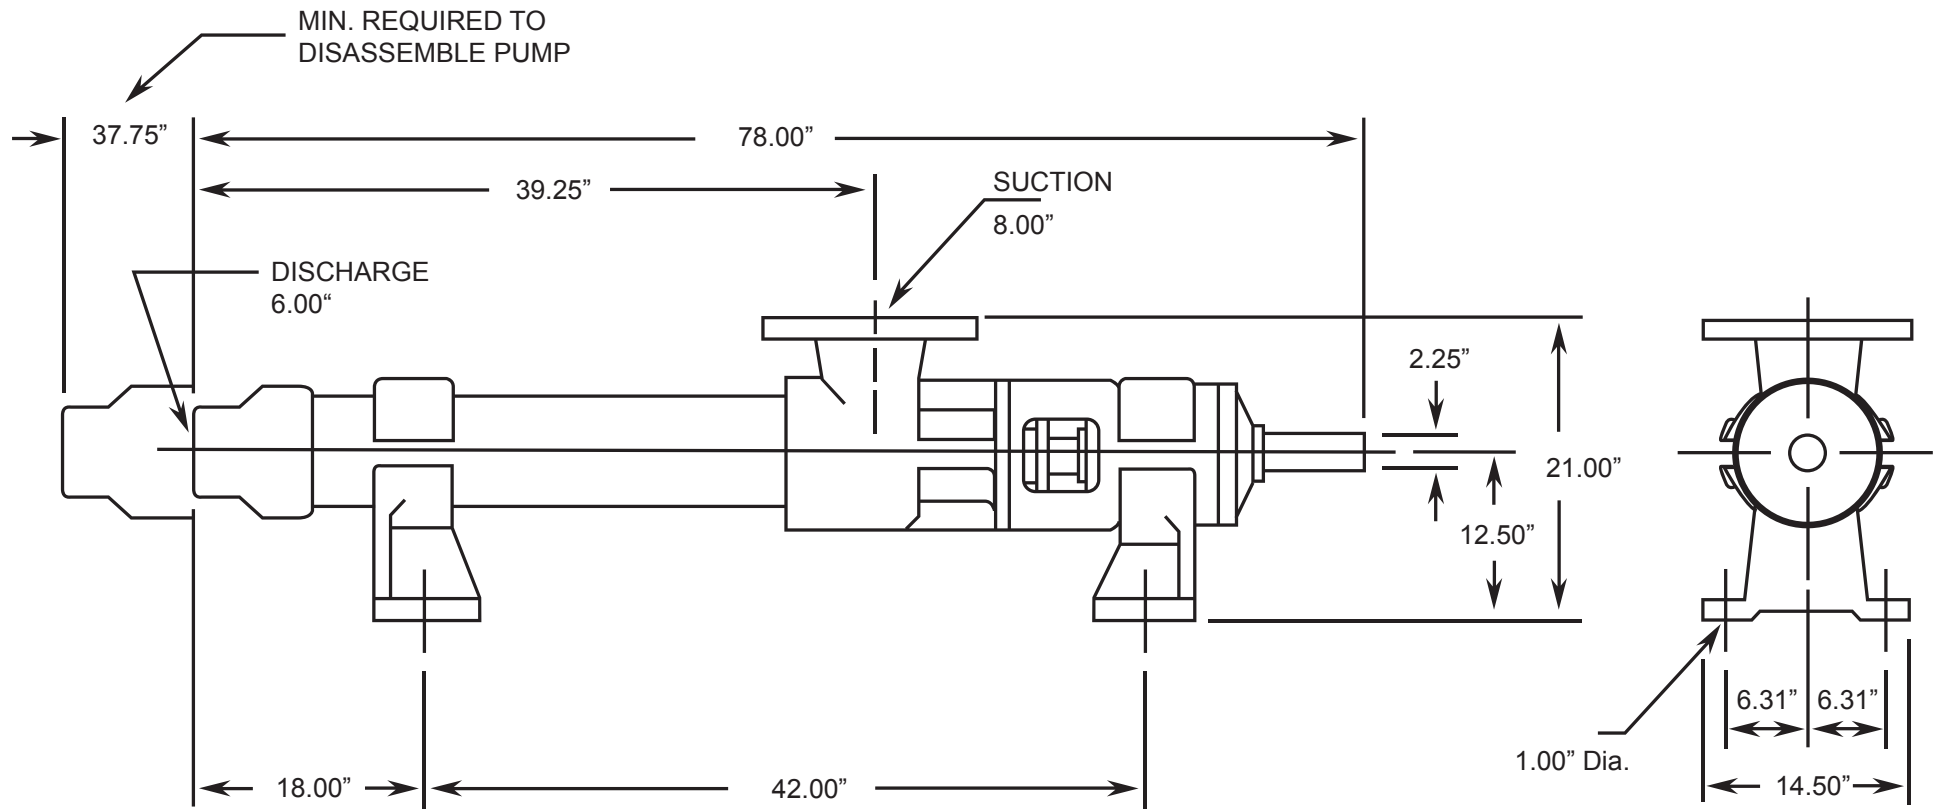

LIBERTY SERIES - 1LL12H

Progressive Cavity Pump

Dimensional Drawings

Net weight

≈ lbs.

945

ALL DIMN: Inches

2 Stage Pump