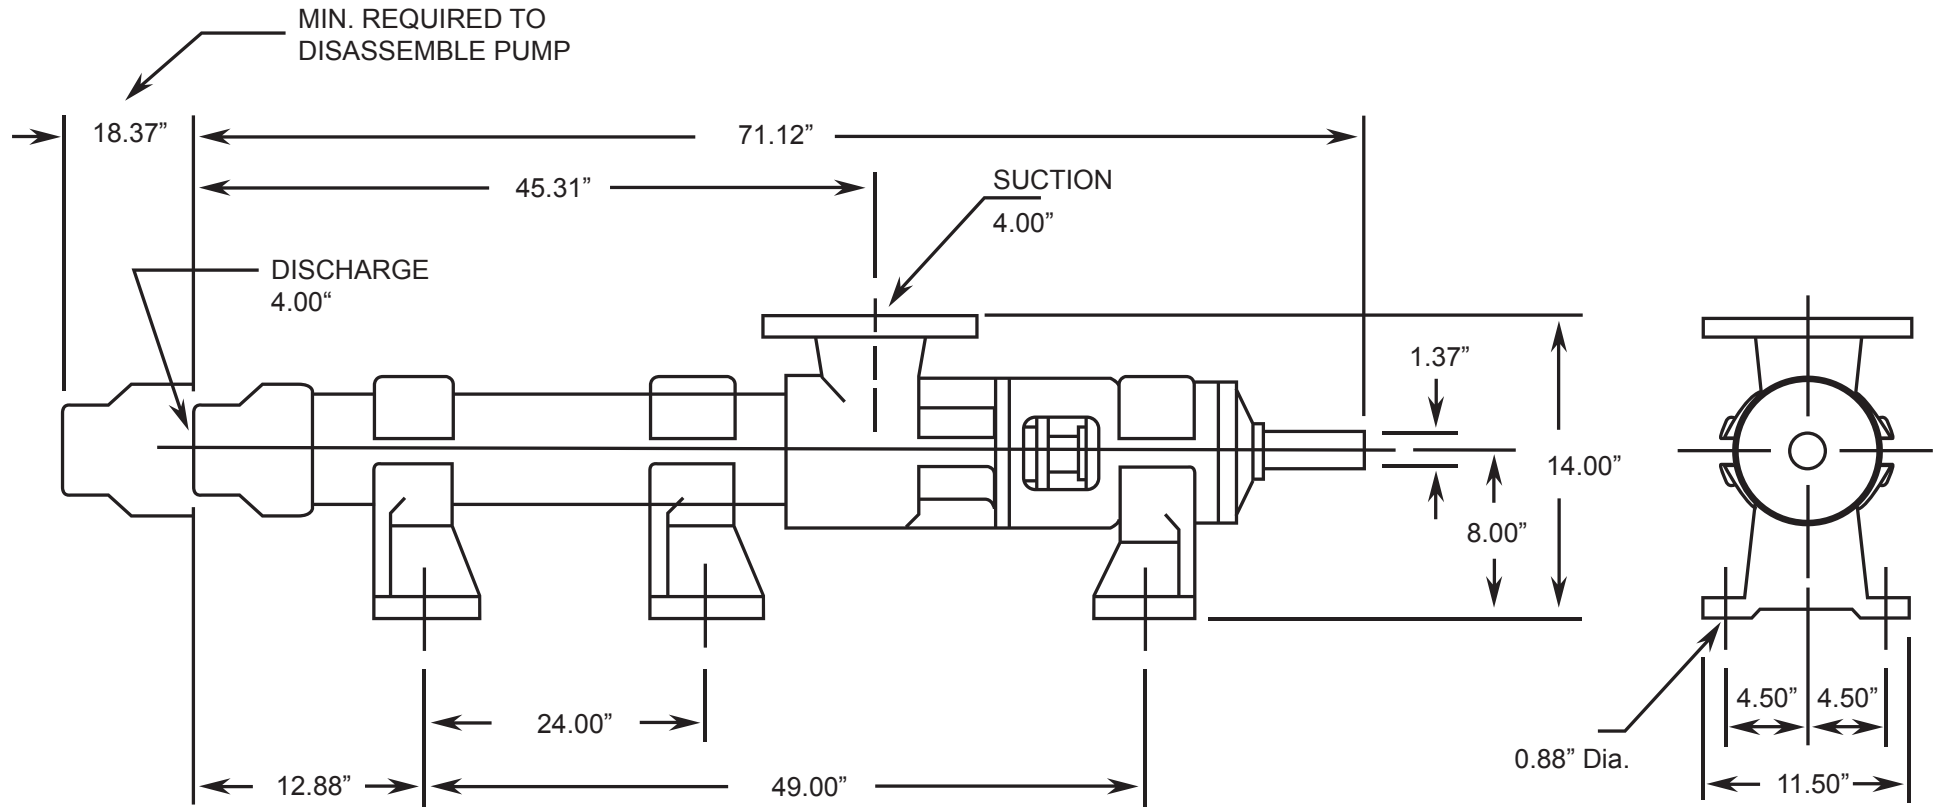

LIBERTY SERIES - 3LL8

Progressive Cavity Pump

Dimensional Drawings

Net weight

≈ lbs.

372

ALL DIMN: Inches

3 Stage Pump