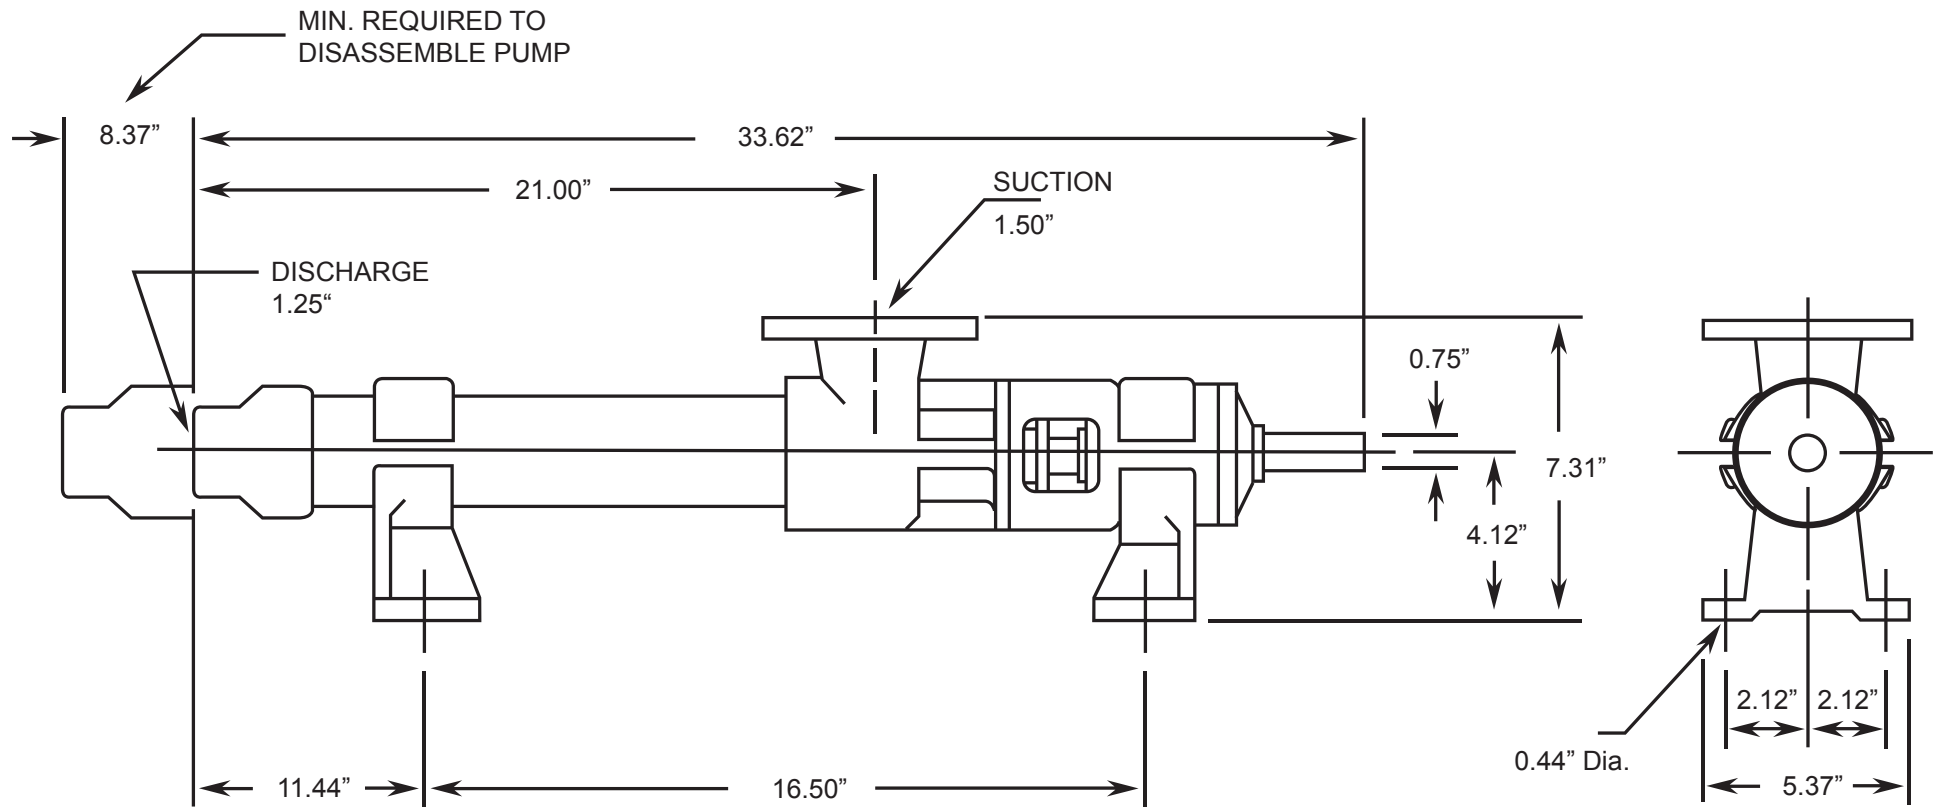

LIBERTY SERIES - 3LL3

Progressive Cavity Pump

Dimensional Drawings

Net weight

≈ lbs.

55

ALL DIMN: Inches

3 Stage Pump