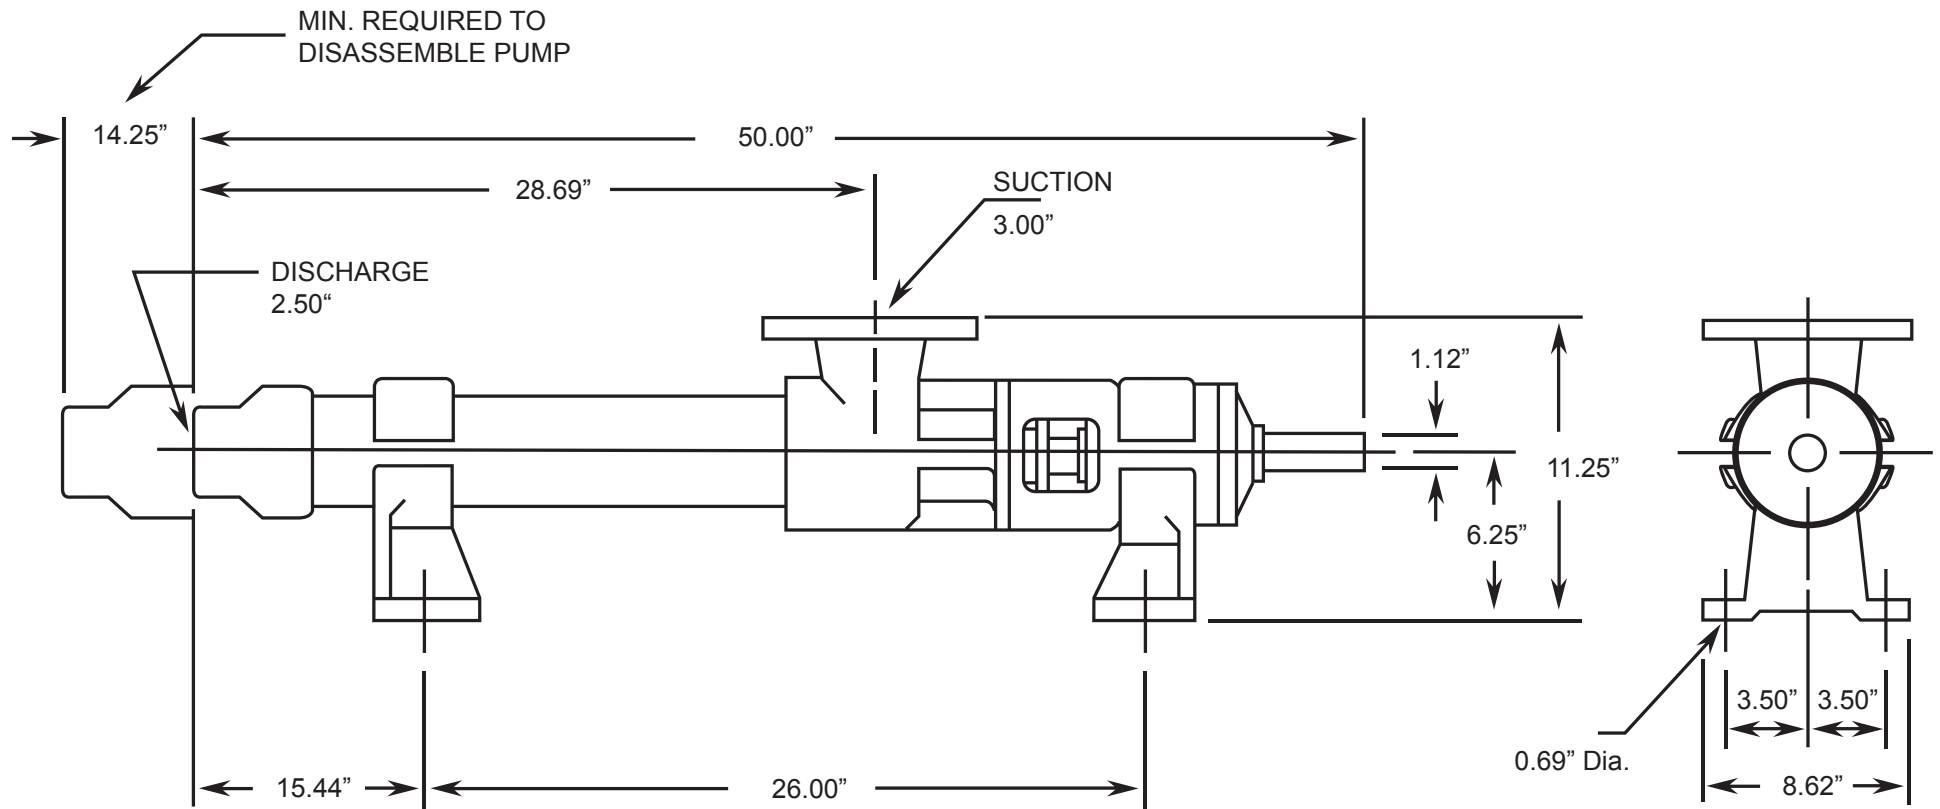

LIBERTY SERIES - 2LL6

Progressive Cavity Pump

Dimensional Drawings

Net weight

≈ lbs.

159

ALL DIMN: Inches

2 Stage Pump