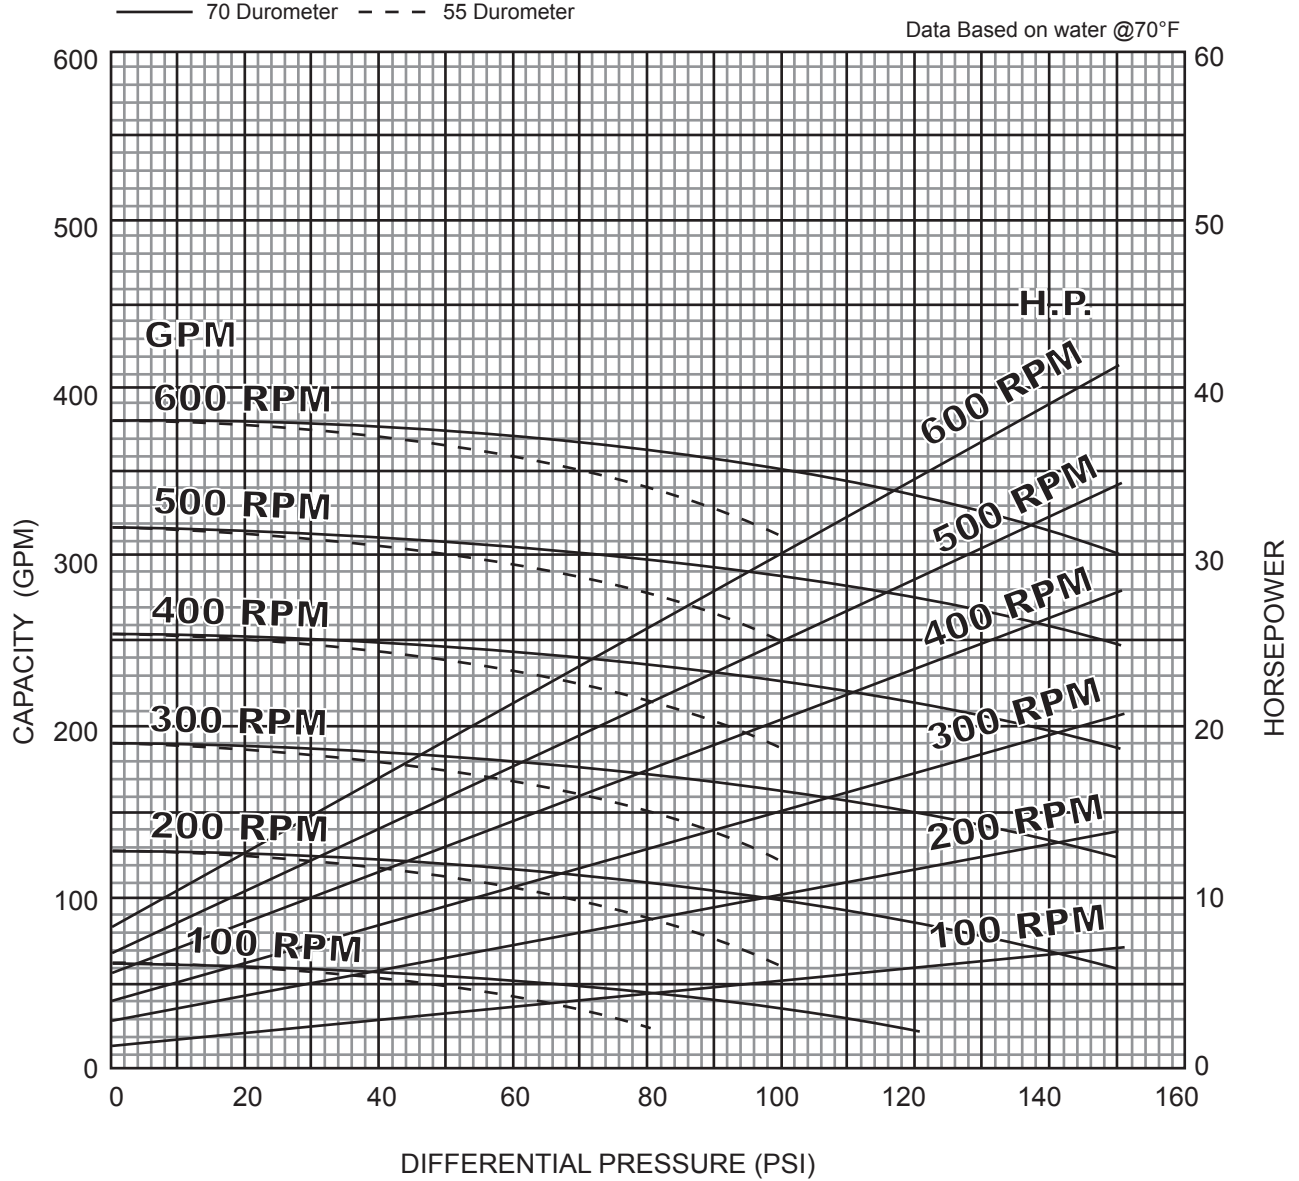

# LIBERTY SERIES - 2LL12H

Progressive Cavity Pump

Performance Curves

RPM	100	200	300	400	500	600
NPSH REQ'D	1.4	2.8	4.6	8.1	11.5	15.0
MIN. HP	5	10	15	20	20	25

## 2 Stage Pump