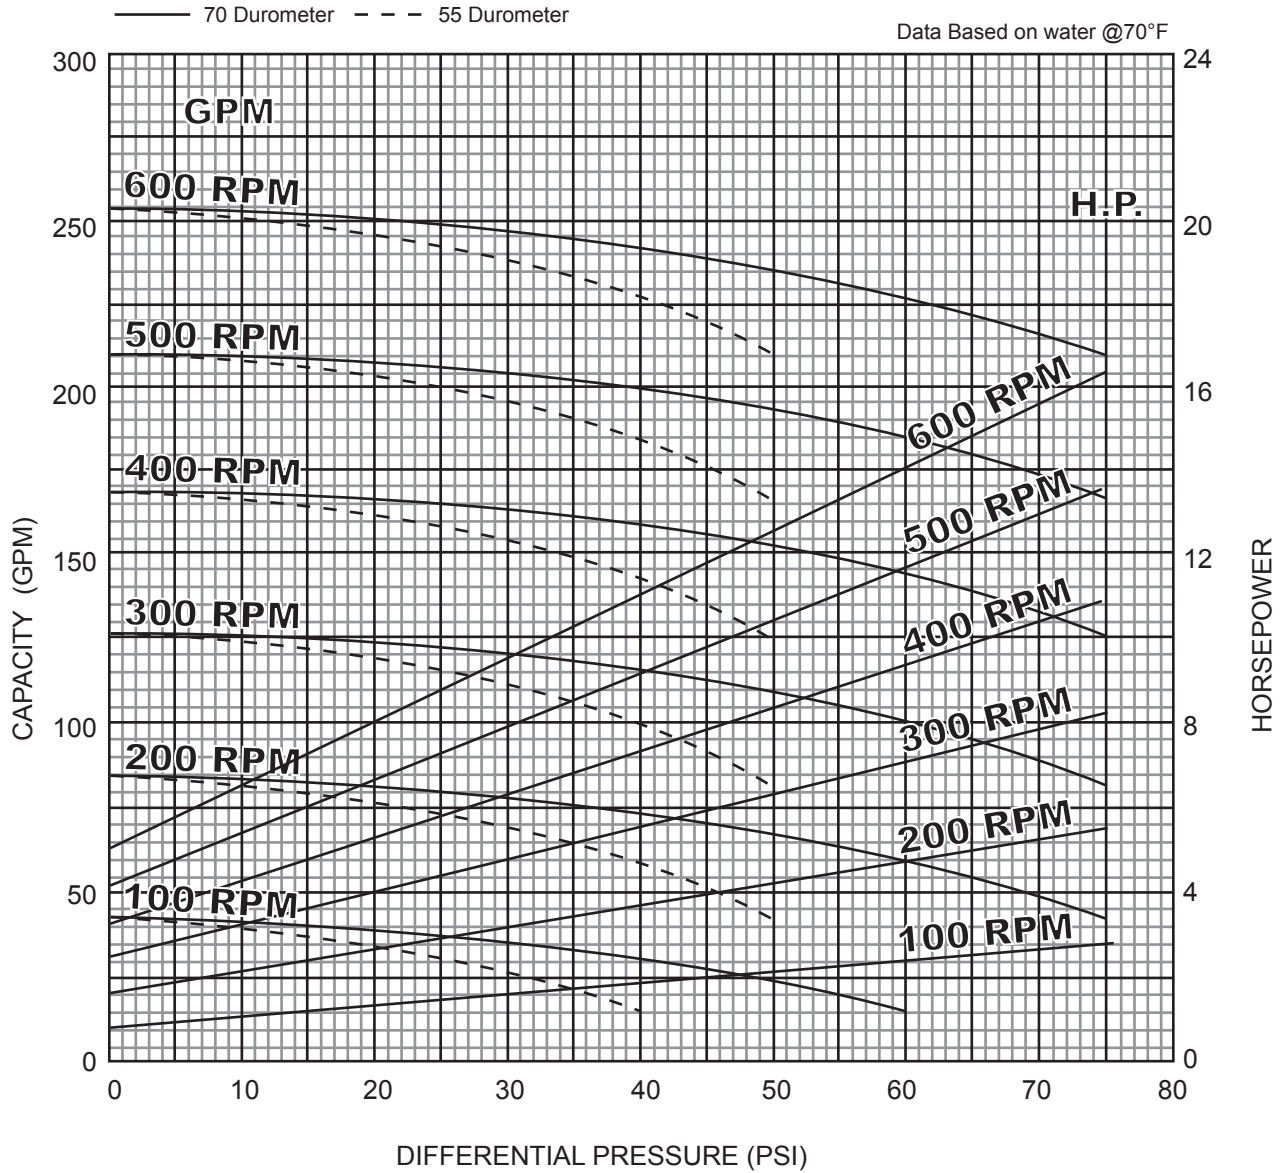

LIBERTY SERIES - 1LL12H

Progressive Cavity Pump

Performance Curves

RPM	100	200	300	400	500	600
NPSH REQ'D	1.2	2.3	3.4	5.6	8.4	11.2
MIN. HP	3	5	5	7-1/2	10	10

1 Stage Pump