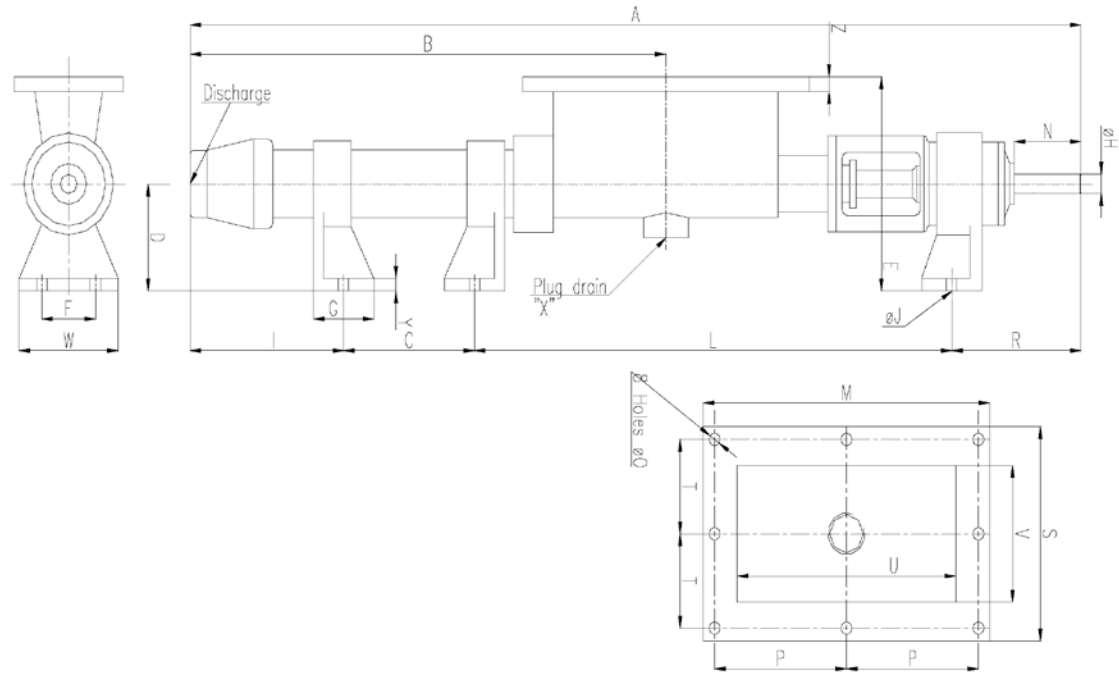

Justice Series Drawings

Pump	A	B	C	D	E	F	G	H	I	J	L	M	N	O	P	R	S	T	U	V	W	X	Y	Z	Key	Disc
3LJ6	71.85	44.48	18	6.25	12.5	7	4	1.125	13.19	11/16	32.1	19	4.375	3/4	8.75	8.56	12.5	5.5	14.5	8	8.63	2	11/16	7/8	1/4X1/8	2-1/2" NPT
3LJ8	87.88	57.75	24	8	16	9	5	1.375	16.75	7/8	37.88	24.5	4.625	3/4	11.5	9.25	14.5	6.5	20	10.5	11.5	2	1.125	15/16	3/8X3/16	4" NPT