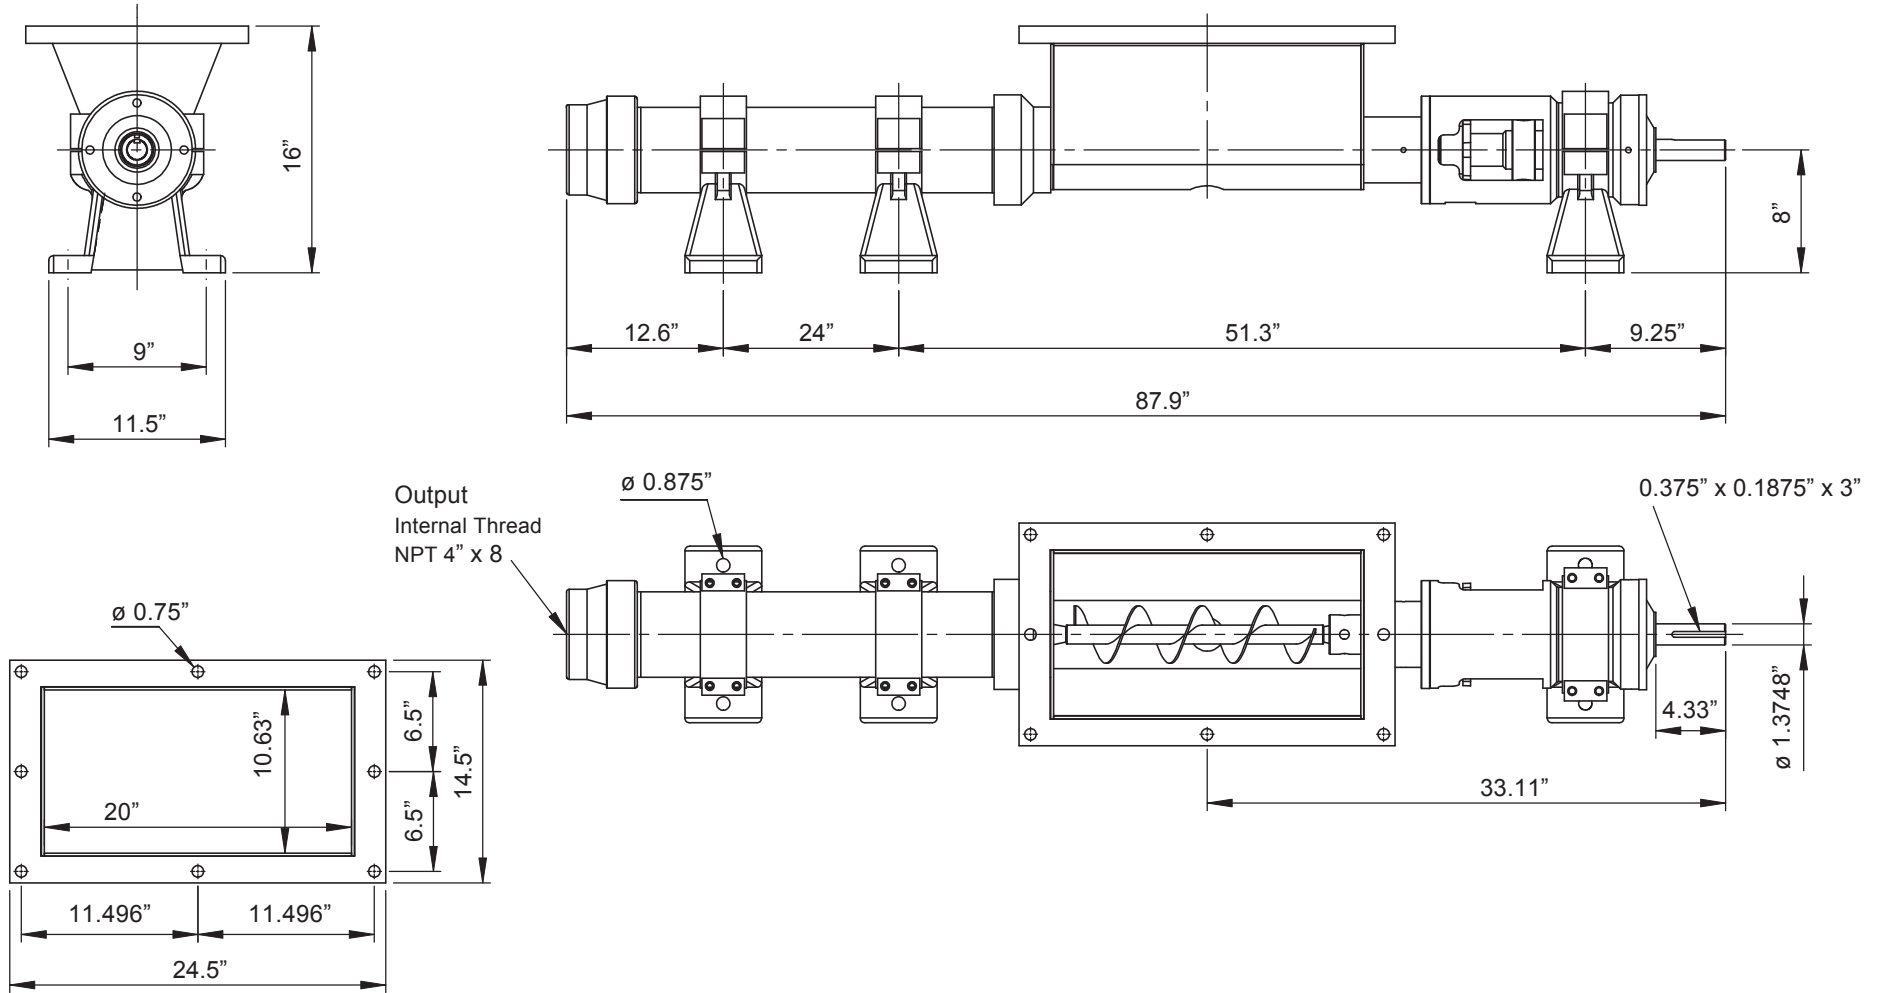

JUSTICE SERIES - 3LJ8

Progressive Cavity Pump

Dimensional Drawings

Net weight

≈ lbs.

-

ALL DIMN: Inches

3 Stage Pump