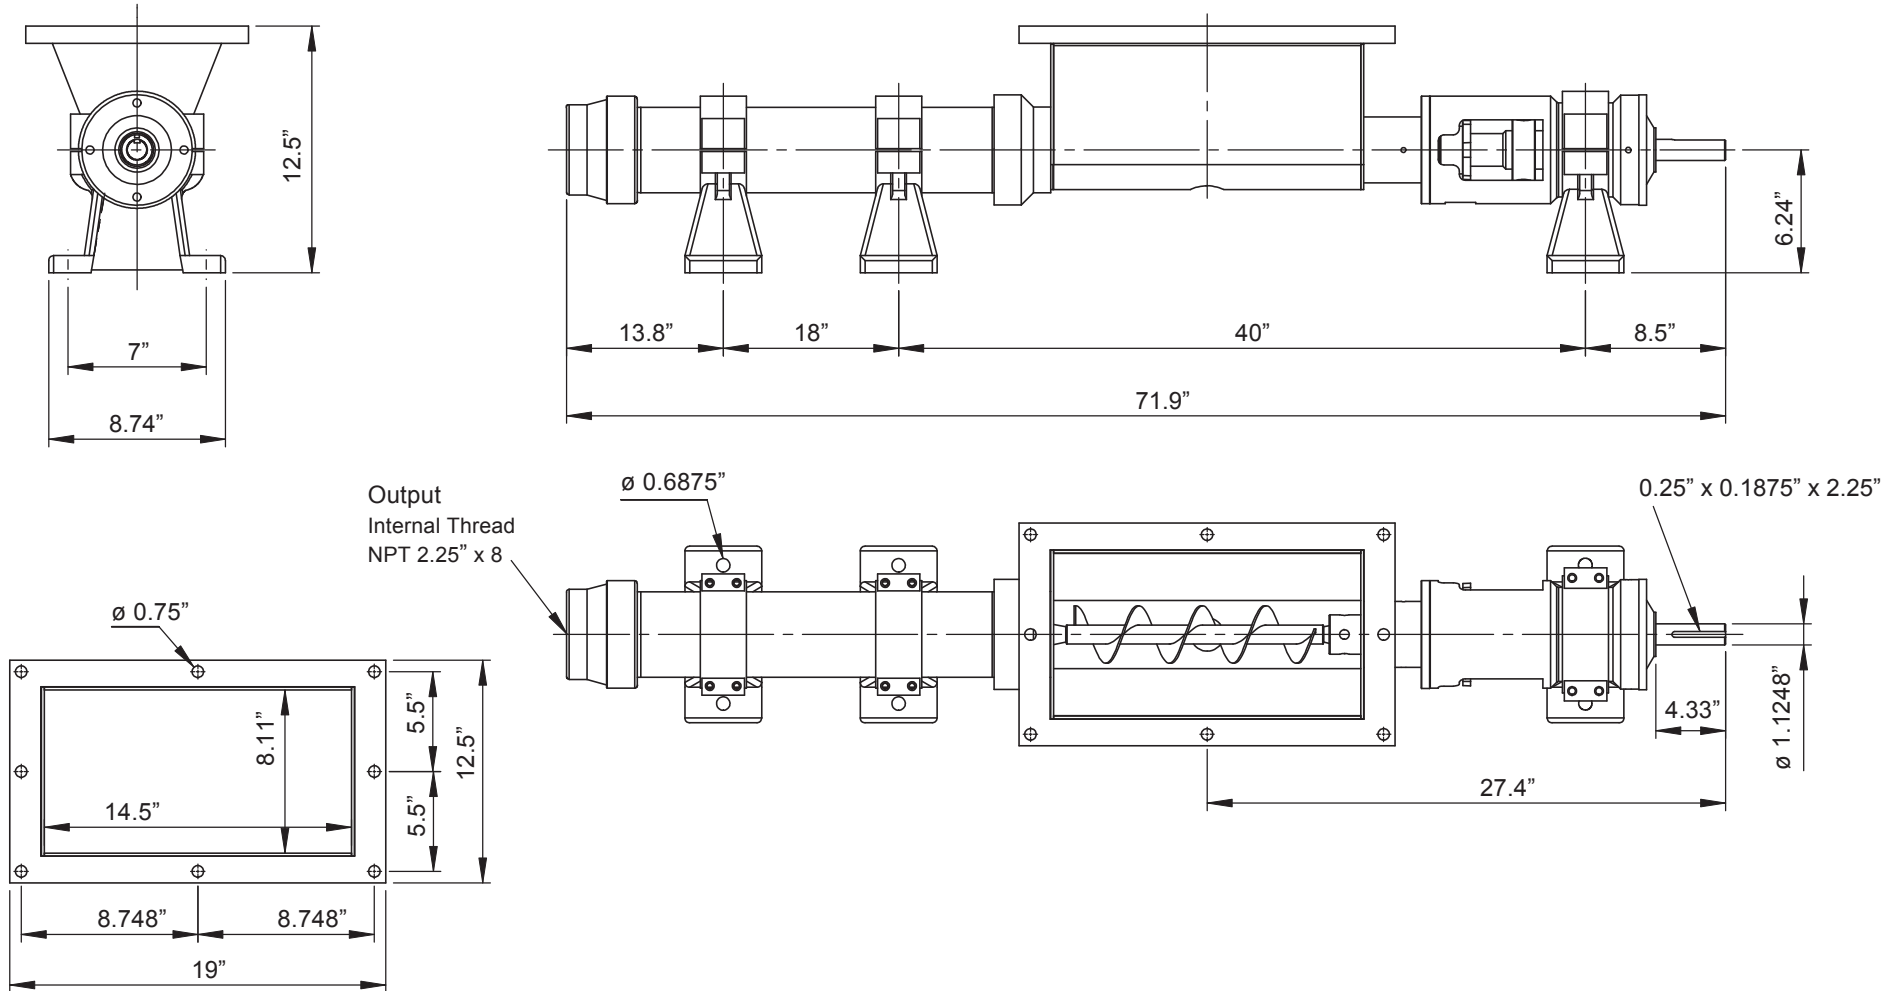

JUSTICE SERIES - 3LJ6

Progressive Cavity Pump

Dimensional Drawings

3 Stage Pump

Net weight	≈ lbs.
ALL DIMN: Inches	-

P: 847.640.7867 F: 847.640.7855
2525 Clearbrook Drive Arlington Heights, IL 60005

www.libertyprocess.com