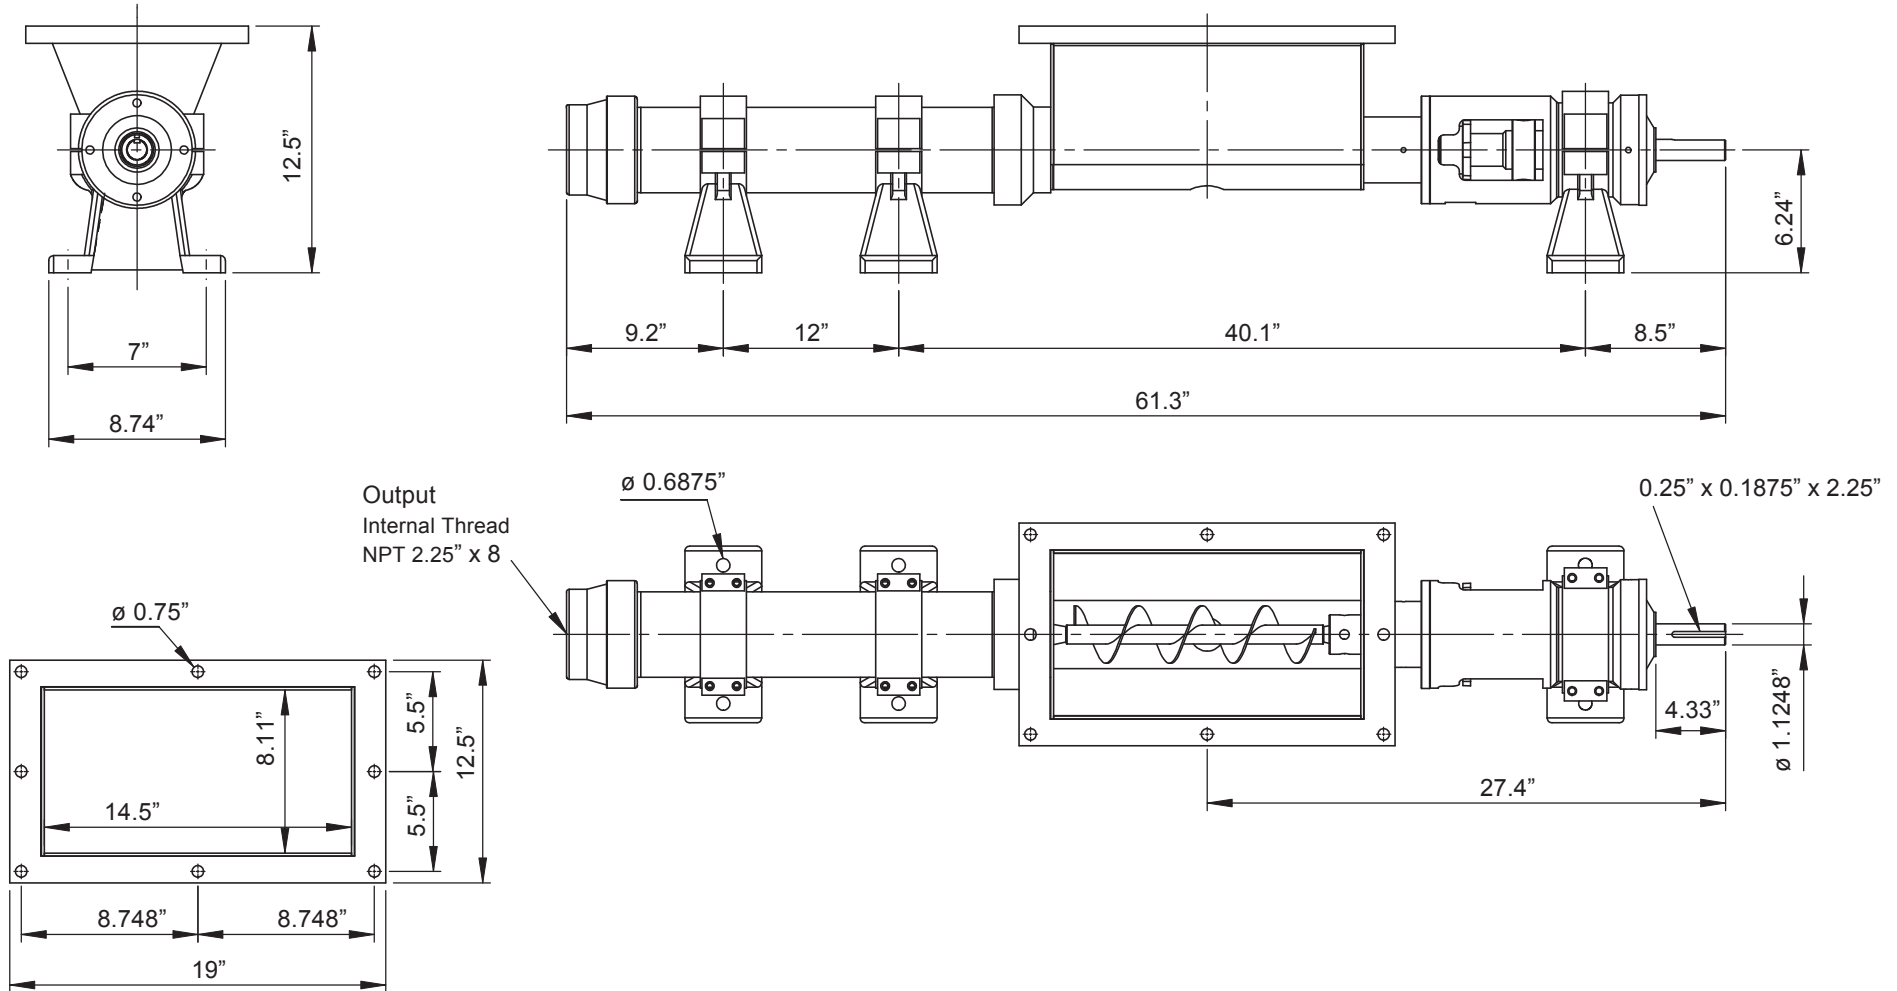

JUSTICE SERIES - 2LJ6

Progressive Cavity Pump

Dimensional Drawings

Net weight

≈ lbs.

-

ALL DIMN: Inches

2 Stage Pump