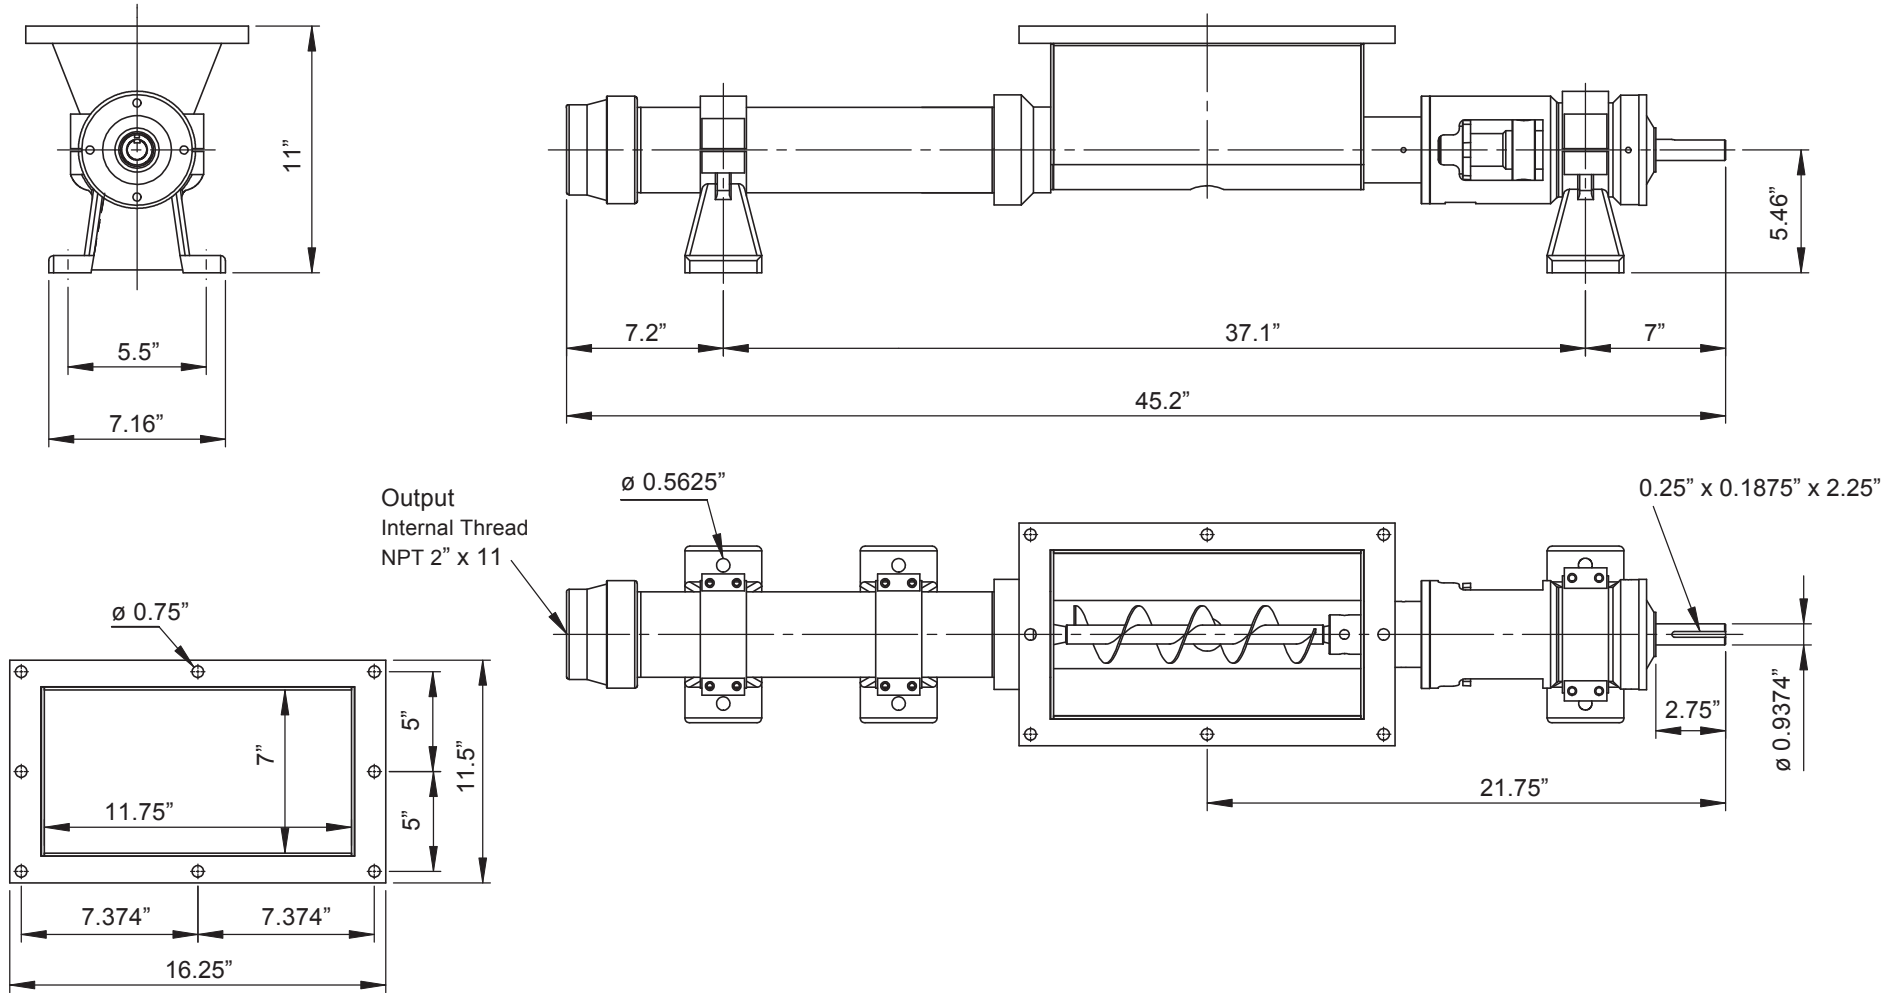

JUSTICE SERIES - 2LJ4

Progressive Cavity Pump

Dimensional Drawings

2 Stage Pump

Net weight	≈ lbs.
ALL DIMN: Inches	-

P: 847.640.7867 F: 847.640.7855
2525 Clearbrook Drive Arlington Heights, IL 60005

www.libertyprocess.com