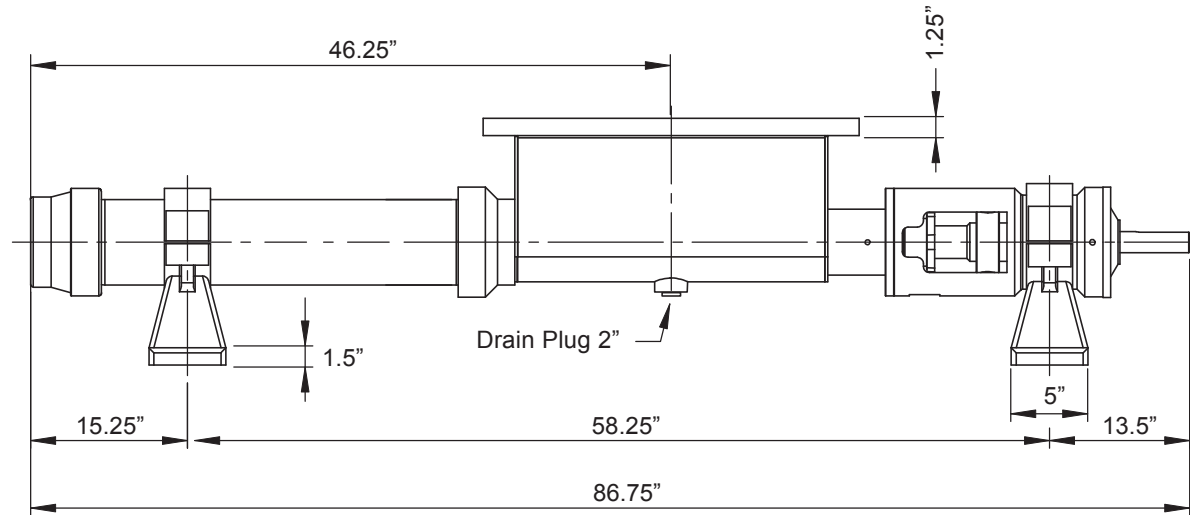

JUSTICE SERIES - 2LJ10

Progressive Cavity Pump

Dimensional Drawings

ALL DIMN: Inches

2 Stage Pump

P: 847.640.7867 F: 847.640.7855
2525 Clearbrook Drive Arlington Heights, IL 60005

www.libertyprocess.com