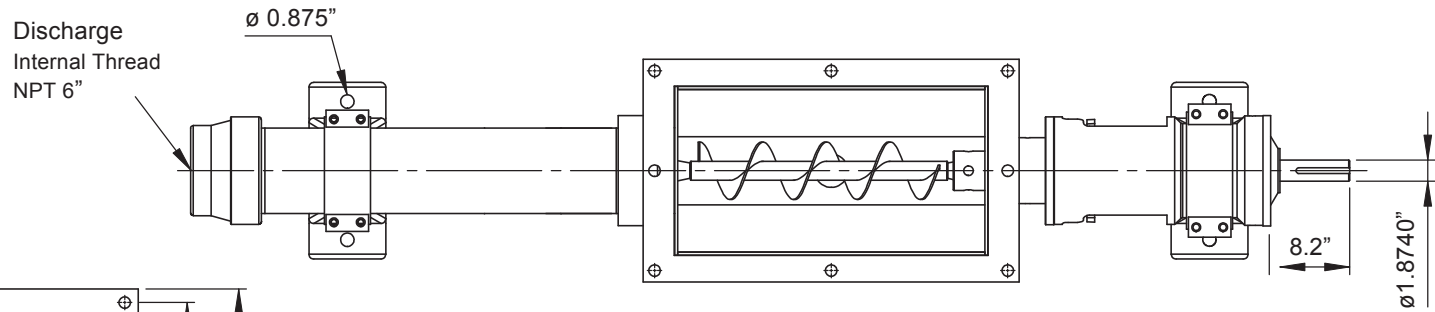

JUSTICE SERIES - 2LJ10

Progressive Cavity Pump

Dimensional Drawings

ALL DIMN: Inches

2 Stage Pump

P: 847.640.7867 F: 847.640.7855
2525 Clearbrook Drive Arlington Heights, IL 60005

www.libertyprocess.com