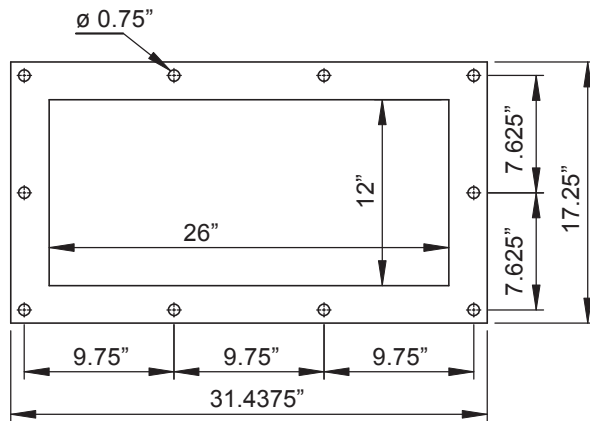

JUSTICE SERIES - 2LJ10

Progressive Cavity Pump

Dimensional Drawings

ALL DIMN: Inches

2 Stage Pump

P: 847.640.7867 F: 847.640.7855
2525 Clearbrook Drive Arlington Heights, IL 60005

www.libertyprocess.com