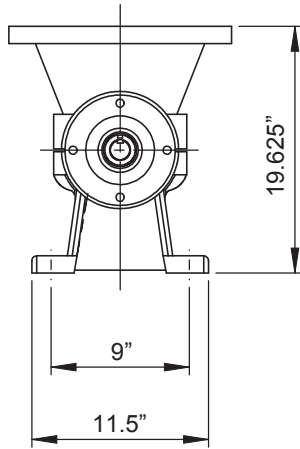

JUSTICE SERIES - 2LJ10

Progressive Cavity Pump

Dimensional Drawings

ALL DIMN: Inches

2 Stage Pump

P: 847.640.7867 F: 847.640.7855
2525 Clearbrook Drive Arlington Heights, IL 60005

www.libertyprocess.com