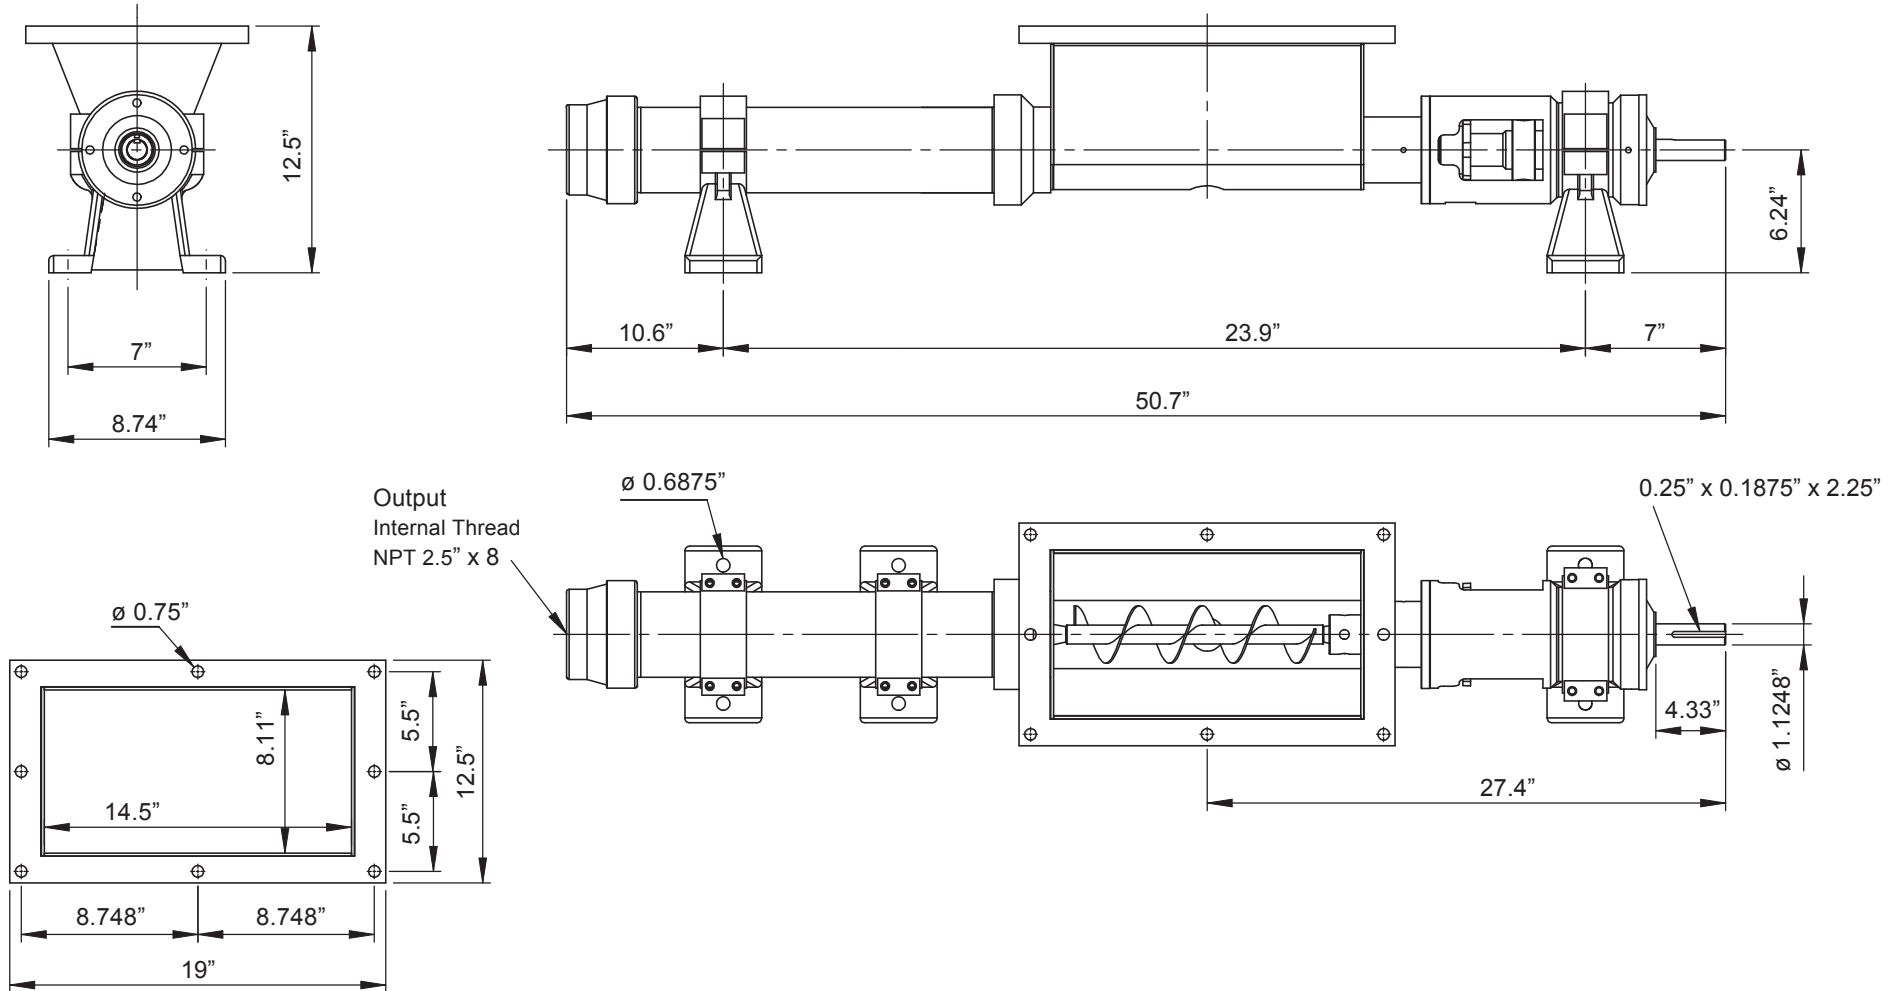

JUSTICE SERIES - 1LJ6

Progressive Cavity Pump

Dimensional Drawings

Net weight

≈ lbs.

-

ALL DIMN: Inches

1 Stage Pump