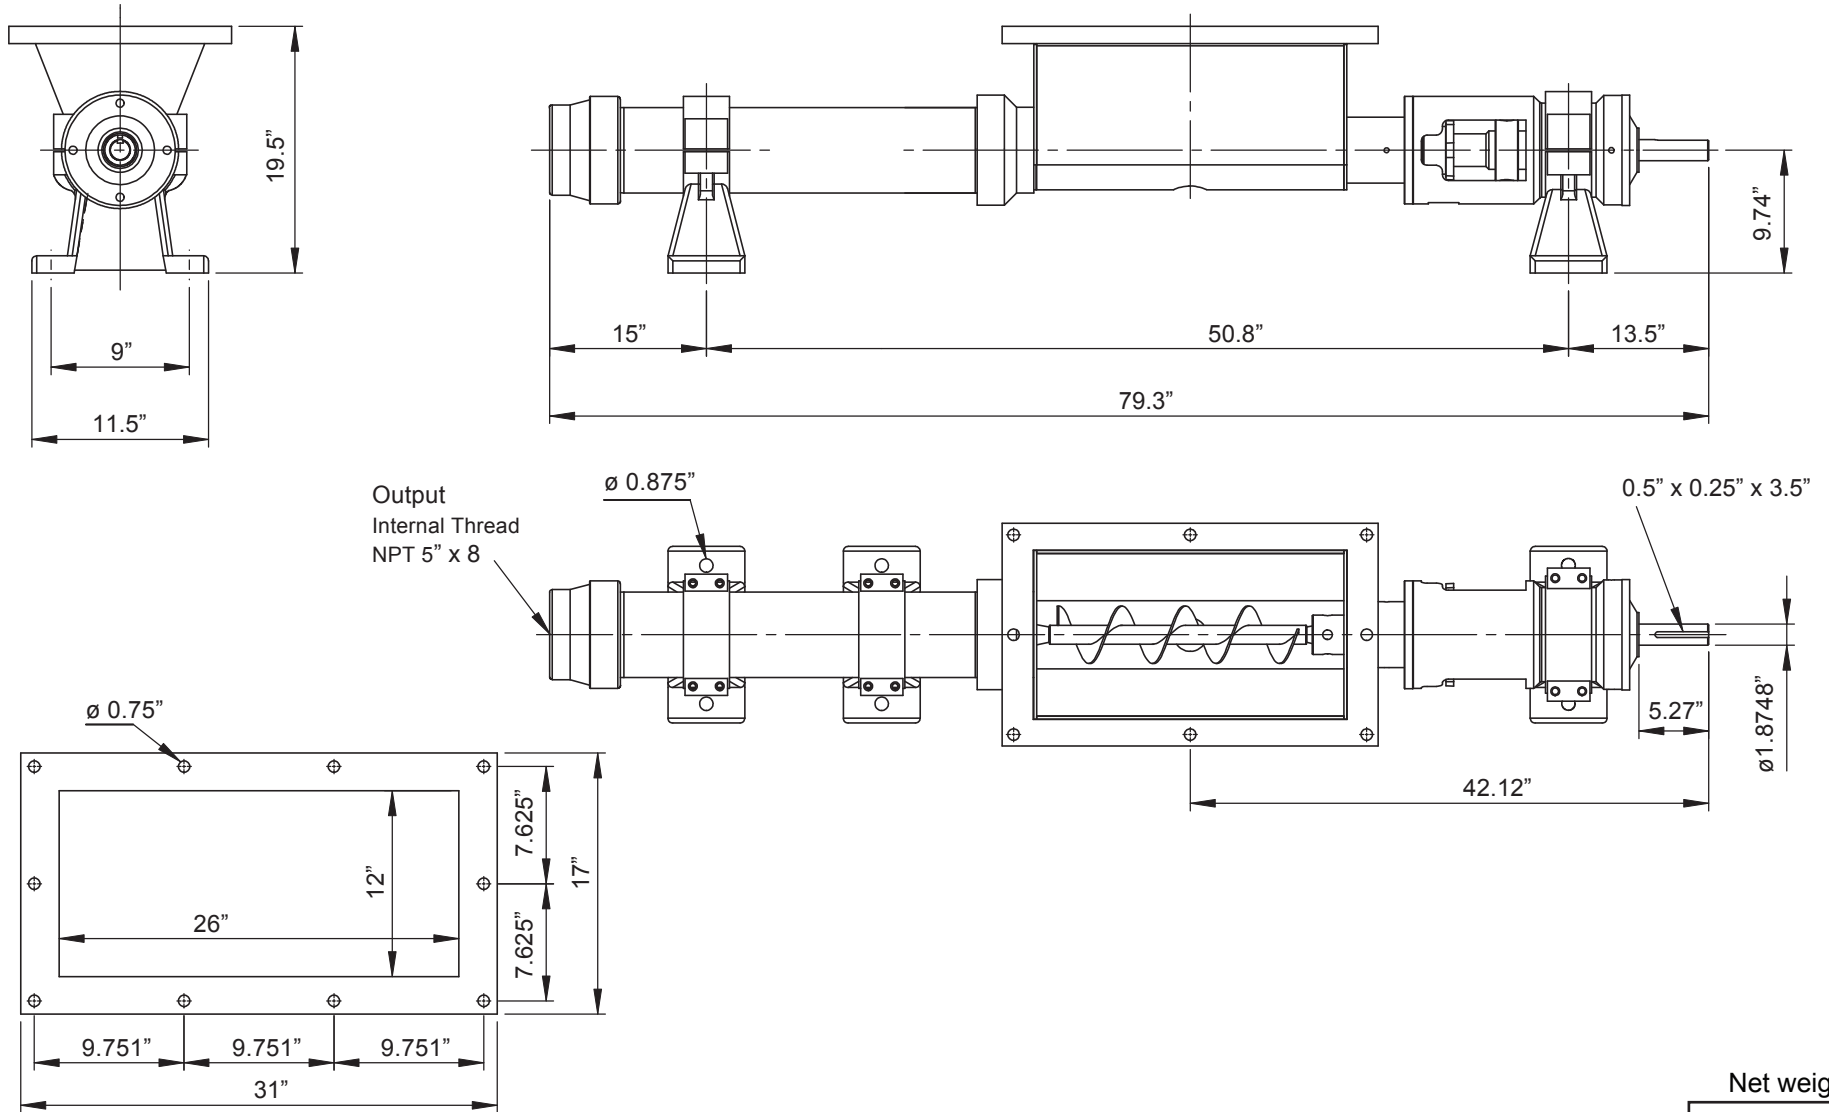

JUSTICE SERIES - 1LJ10H

Progressive Cavity Pump

Dimensional Drawings

Net weight

≈ lbs.

-

ALL DIMN: Inches

1 Stage Pump