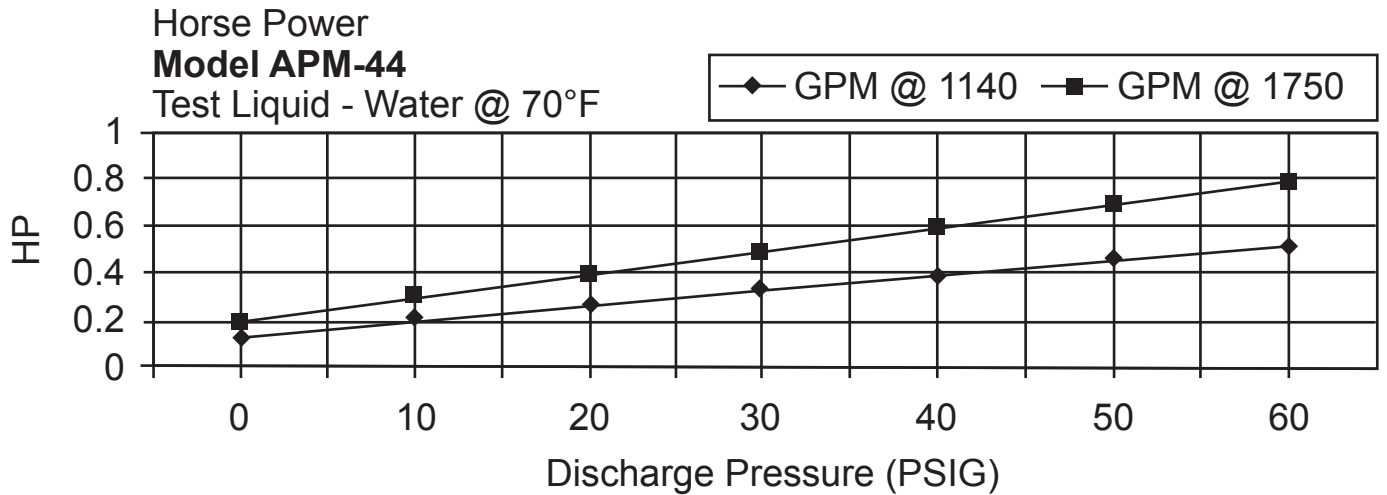

Performance Curves

AMERICAN SERIES - APM-44

Progressive Cavity Pump

Dimensional Drawings

Net weight

≈ lbs.

20

ALL DIMN: mm (inches)