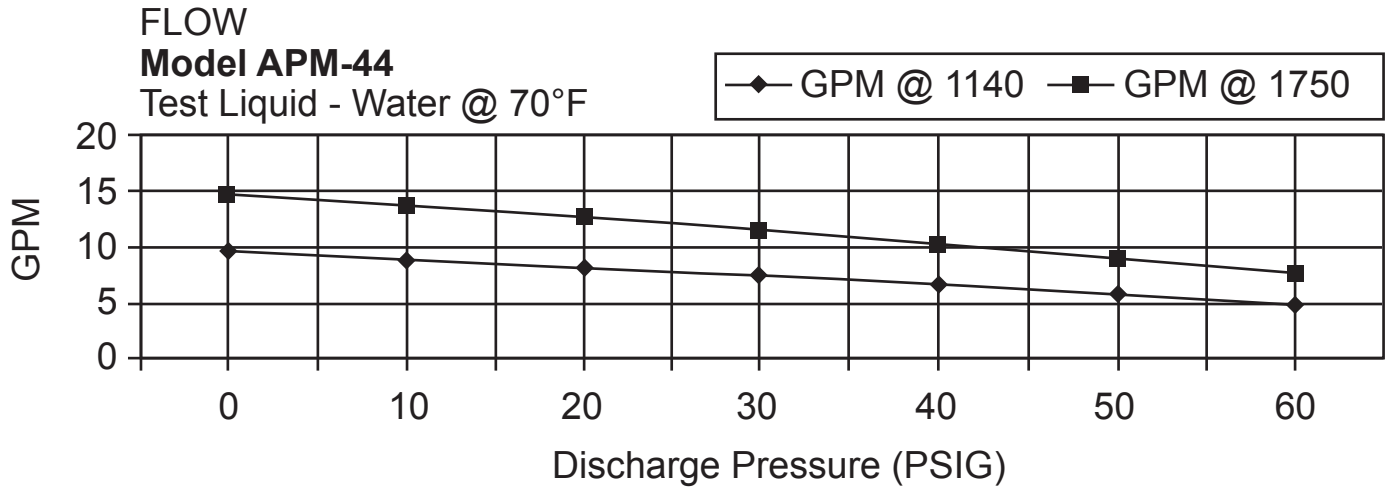

APM-44

Drawings

[Click Links Below](#)

APM-44

P: 847.640.7867 F: 847.640.7855
2525 Clearbrook Drive Arlington Heights, IL 60005

www.libertyprocess.com

AMERICAN SERIES - APM44

Progressive Cavity Pump

Performance Curves

AMERICAN SERIES - APM-44

Progressive Cavity Pump

Dimensional Drawings

Net weight

≈ lbs.

20

ALL DIMN: mm (inches)