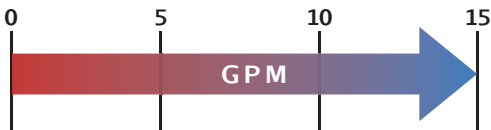

0-15
GPM

0-50
PSI

Features

- Low Cost
- Low Shear
- Solids Handling
- Compact Design
- Direct Motor Speeds
- Gear Reduction Options

Materials

Rotor: *Stainless Steel Chrome-Plated*

Stator: *Buna, Viton™, EPDM*

Motor: *1, 1.5, and 2 hp*

Inlet: *3/4"*

Outlet: *3/4"*

Bases: *Steel or Stainless Steel*

Pump Description

The American APM Close Coupled Progressive Cavity Wobble Stator Pump Series from Liberty Process Equipment offers the best value available on the pump market for a progressive cavity pump for flows up to 53 GPM and pressures up to 150 psi. The simple design of the wobble stator and just one universal joint give you the inherent advantages of a progressive cavity pump of low pulsation and shear, solids handling and viscous liquids at an affordable price.

The Close-Coupled Version is available in either Cast Iron or 316 Stainless Steel with standard Buna Nitrile Stator with options in Viton and EPDM and Stainless Internals with a hard-chrome plated rotor for long service life. In addition, the pump is available with a standard mechanical seal or can be upgraded to a hard-face mechanical seal for abrasion resistance. We also offer optional Gland Packing.

The American Pump Series is offered with our unique Close-Coupled design mounted to a 56C Free C-Face motor. All pumps are offered "off the shelf" from our inventory for immediate shipment.

Curves

[Click Links Below](#)

APM-44