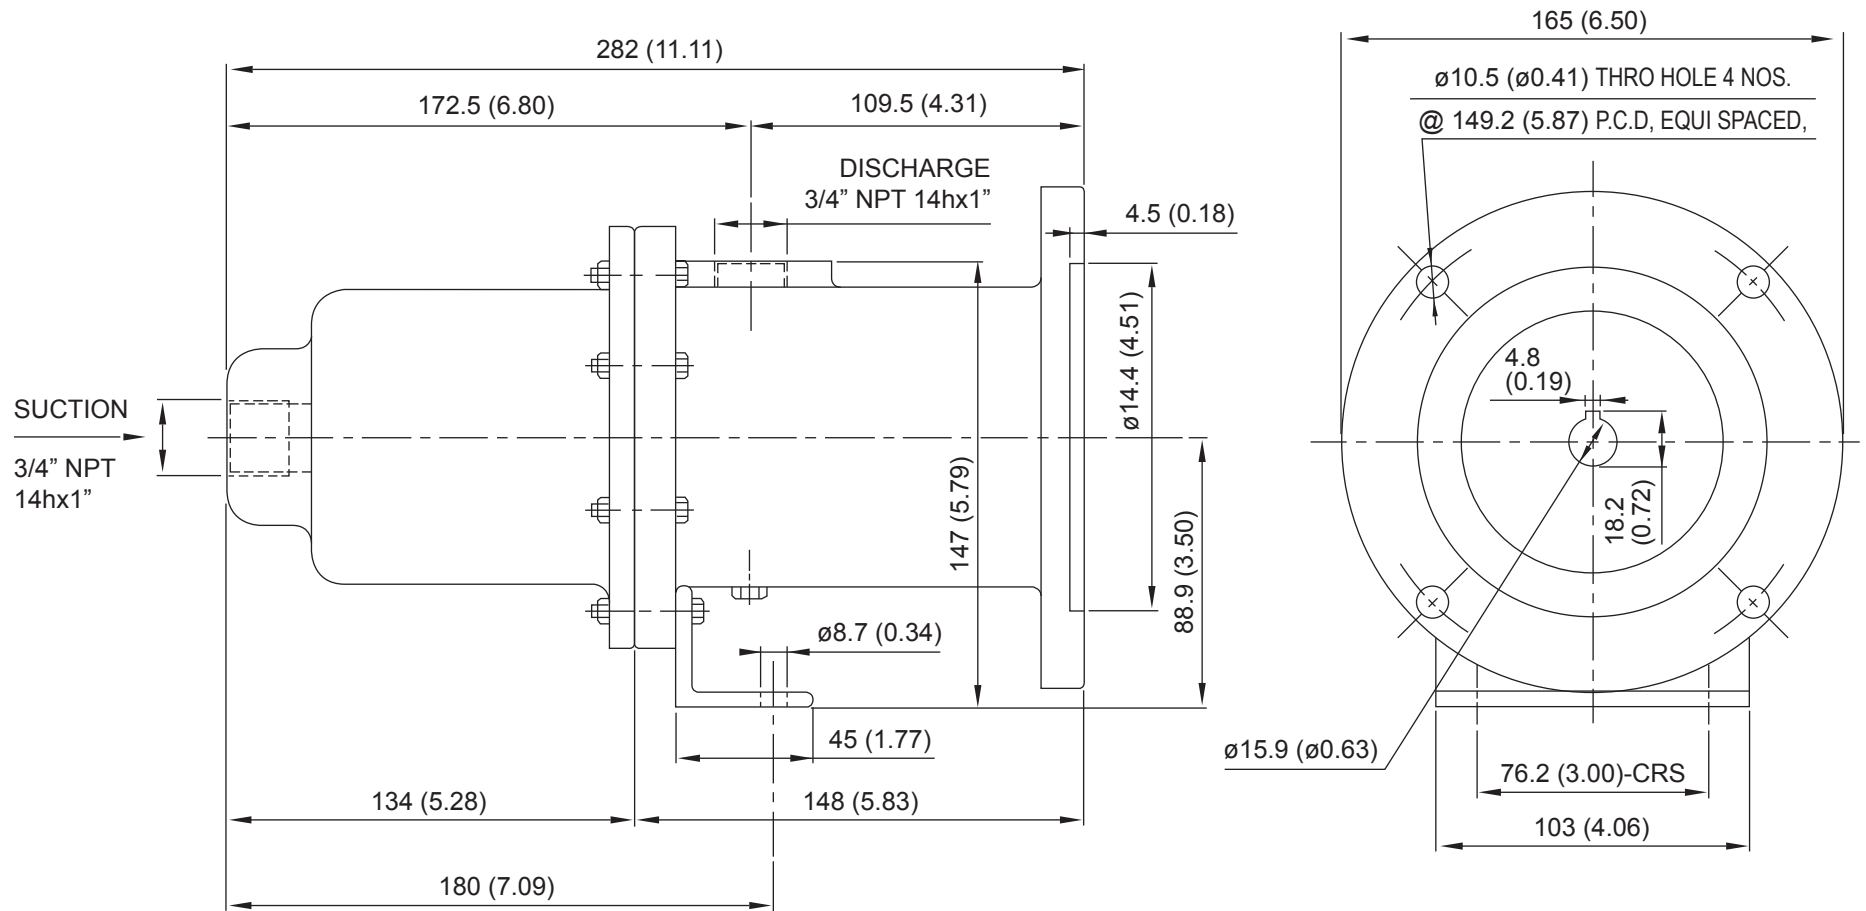

Performance Curves

AMERICAN SERIES - APM-44

Progressive Cavity Pump

Dimensional Drawings

Net weight

≈ lbs.

20

ALL DIMN: mm (inches)