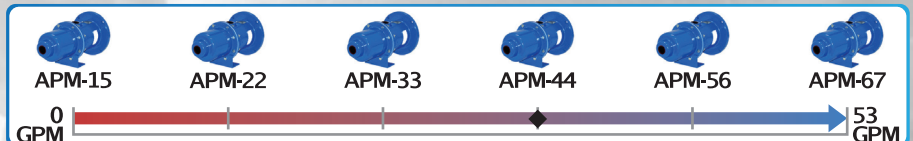

Drawings

[Click Links Below](#)

APM-44

P: 847.640.7867 F: 847.640.7855
2525 Clearbrook Drive Arlington Heights, IL 60005

www.libertyprocess.com