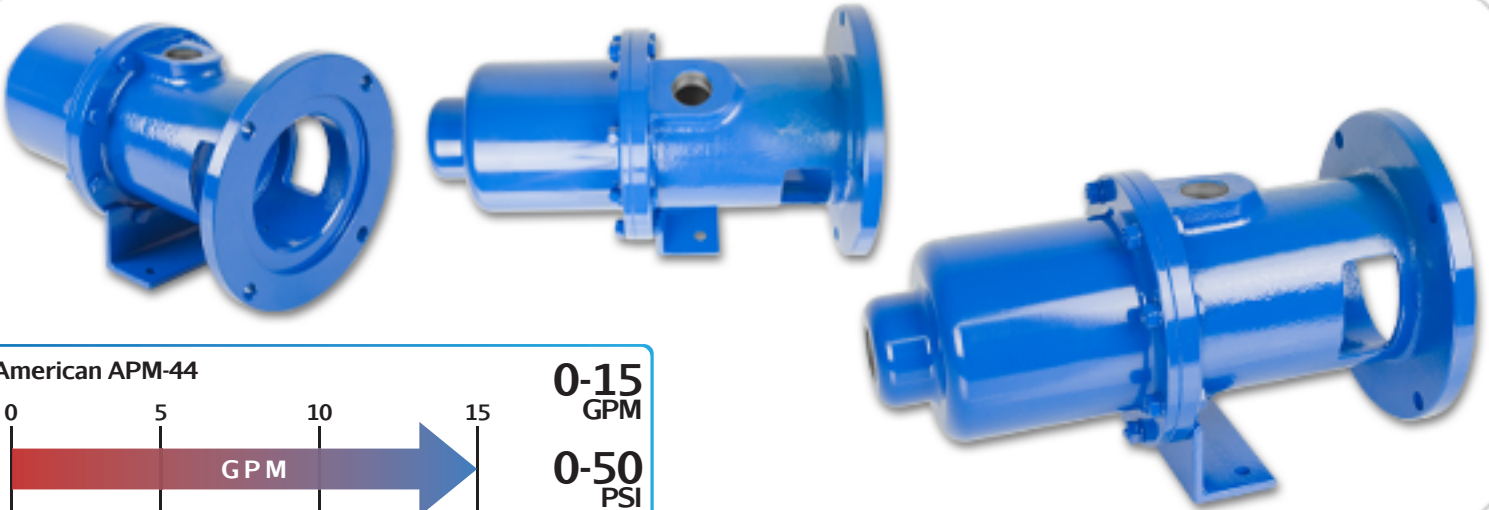

AMERICAN SERIES - APM-44

Wobble Stator Progressive Cavity Pump

American APM-44

0-15
GPM

0-50
PSI

Features

- Low Cost
- Low Shear
- Solids Handling
- Compact Design
- Direct Motor Speeds
- Gear Reduction Options

Materials

Rotor: *Stainless Steel Chrome-Plated*

Stator: *Buna, Viton™, EPDM*

Motor: *1, 1.5, and 2 hp*

Inlet: *3/4"*

Outlet: *3/4"*

Bases: *Steel or Stainless Steel*

Pump Description

The American APM Close Coupled Progressive Cavity Wobble Stator Pump Series from Liberty Process Equipment offers the best value available on the pump market for a progressive cavity pump for flows up to 53 GPM and pressures up to 150 psi. The simple design of the wobble stator and just one universal joint give you the inherent advantages of a progressive cavity pump of low pulsation and shear, solids handling and viscous liquids at an affordable price.

The Close-Coupled Version is available in either Cast Iron or 316 Stainless Steel with standard Buna Nitrile Stator with options in Viton and EPDM and Stainless Internals with a hard-chrome plated rotor for long service life. In addition, the pump is available with a standard mechanical seal or can be upgraded to a hard-face mechanical seal for abrasion resistance. We also offer optional Gland Packing.