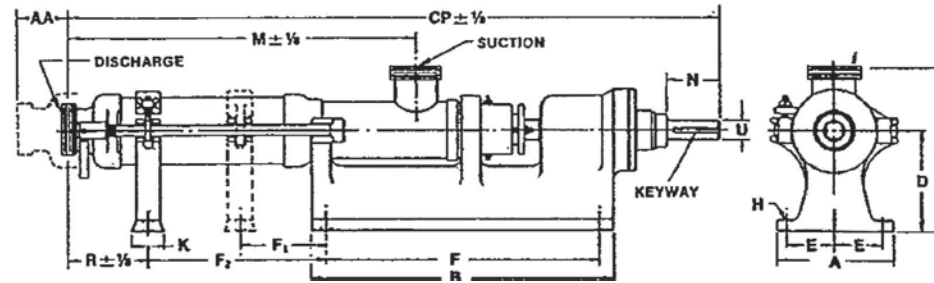

FREEDOM SERIES - 1LFF6

Progressive Cavity Pump

Dimensional Drawings

Type FF & FG

Suction and discharge connections are bevel seat with standard Acme sanitary threads.

Pump	AA	A	B	CP	D	E	F	F2	G	H	K	M	N	O	P	Q	R	S	T	U	V	W	Z	Key	Disc
1FF6	6 5/8	8 1/2	19	41	6 1/4	3 1/2	17	7	5/8	11/16	2 1/2	21 7/8	4 3/8	10 3/4	-	-	8	-	-	1 1/8	-	-	-	1/4	2 1/2

Net weight

≈ lbs.

117

ALL DIMN: Inches

1 Stage Pump

P: 847.640.7867 F: 847.640.7855
2525 Clearbrook Drive Arlington Heights, IL 60005

www.libertyprocess.com