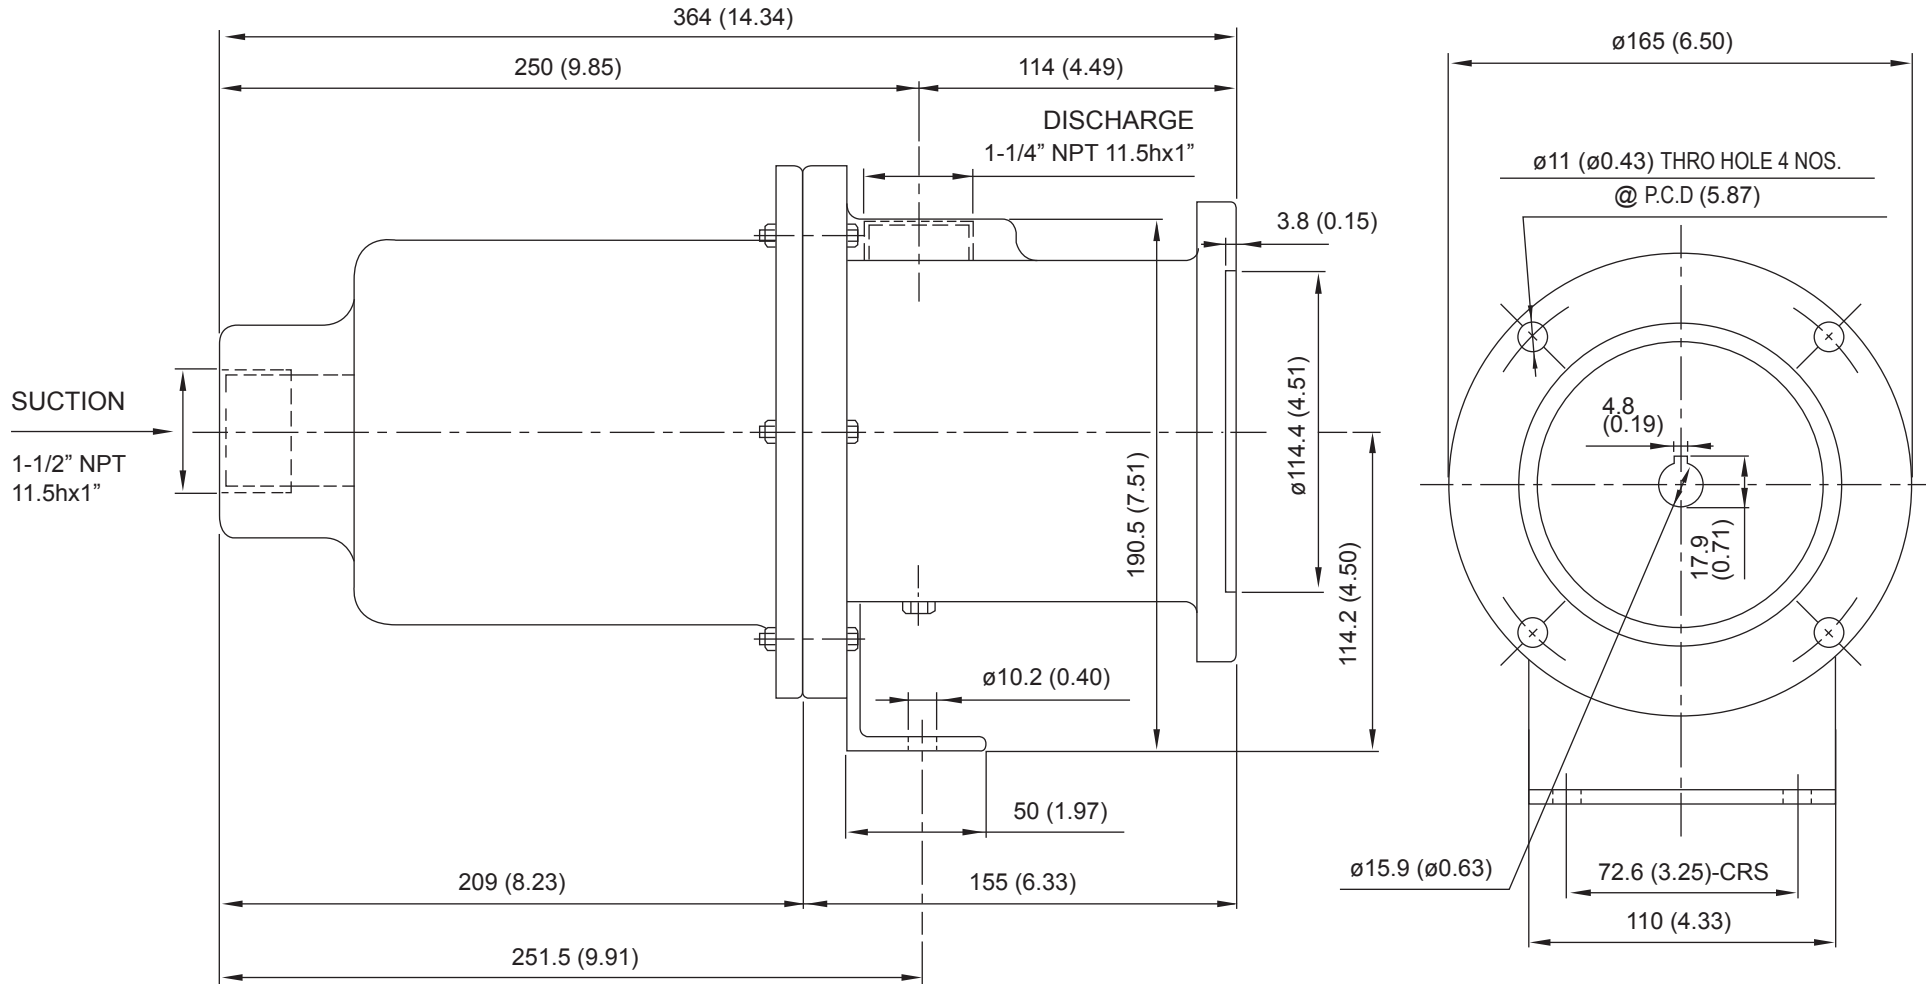

AMERICAN SERIES - APM-56

Progressive Cavity Pump

Dimensional Drawings

Net weight

≈ lbs.

40

ALL DIMN: mm (inches)

Wobble Stator Pump