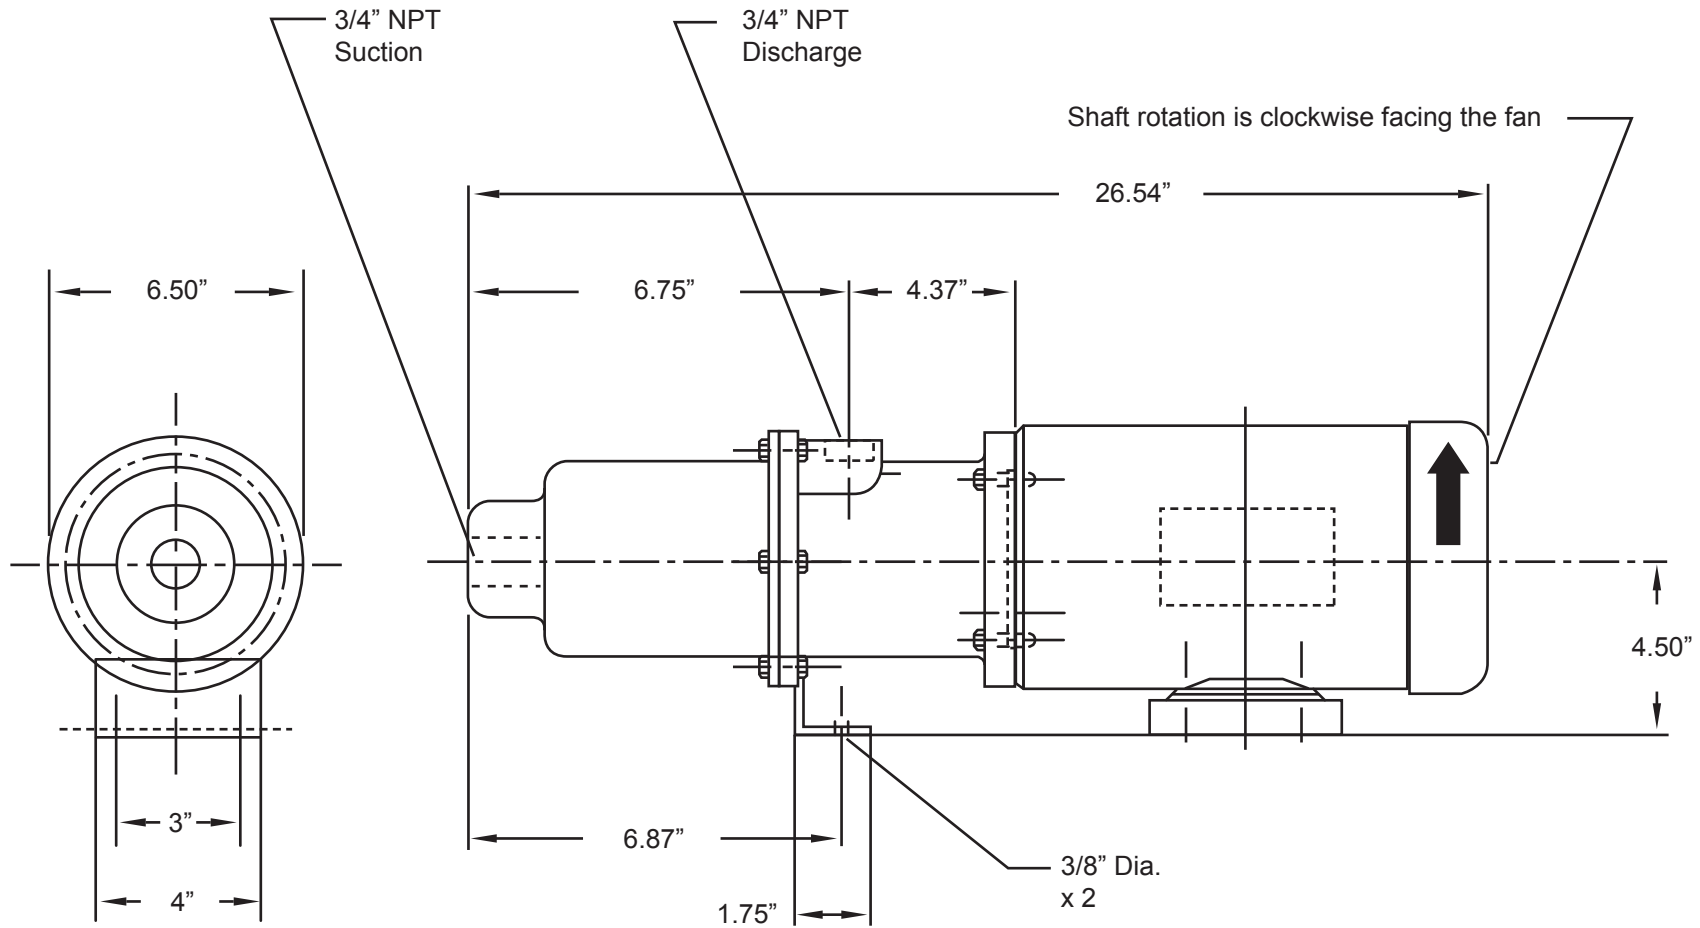

AMERICAN SERIES - APM-44 COMPLETE PACKAGE

Progressive Cavity Pump

Dimensional Drawings

DO NOT RUN DRY

Net weight

≈ lbs.

20

ALL DIMN: Inches

Wobble Stator Pump

P: 847.640.7867 F: 847.640.7855
2525 Clearbrook Drive Arlington Heights, IL 60005

www.libertyprocess.com