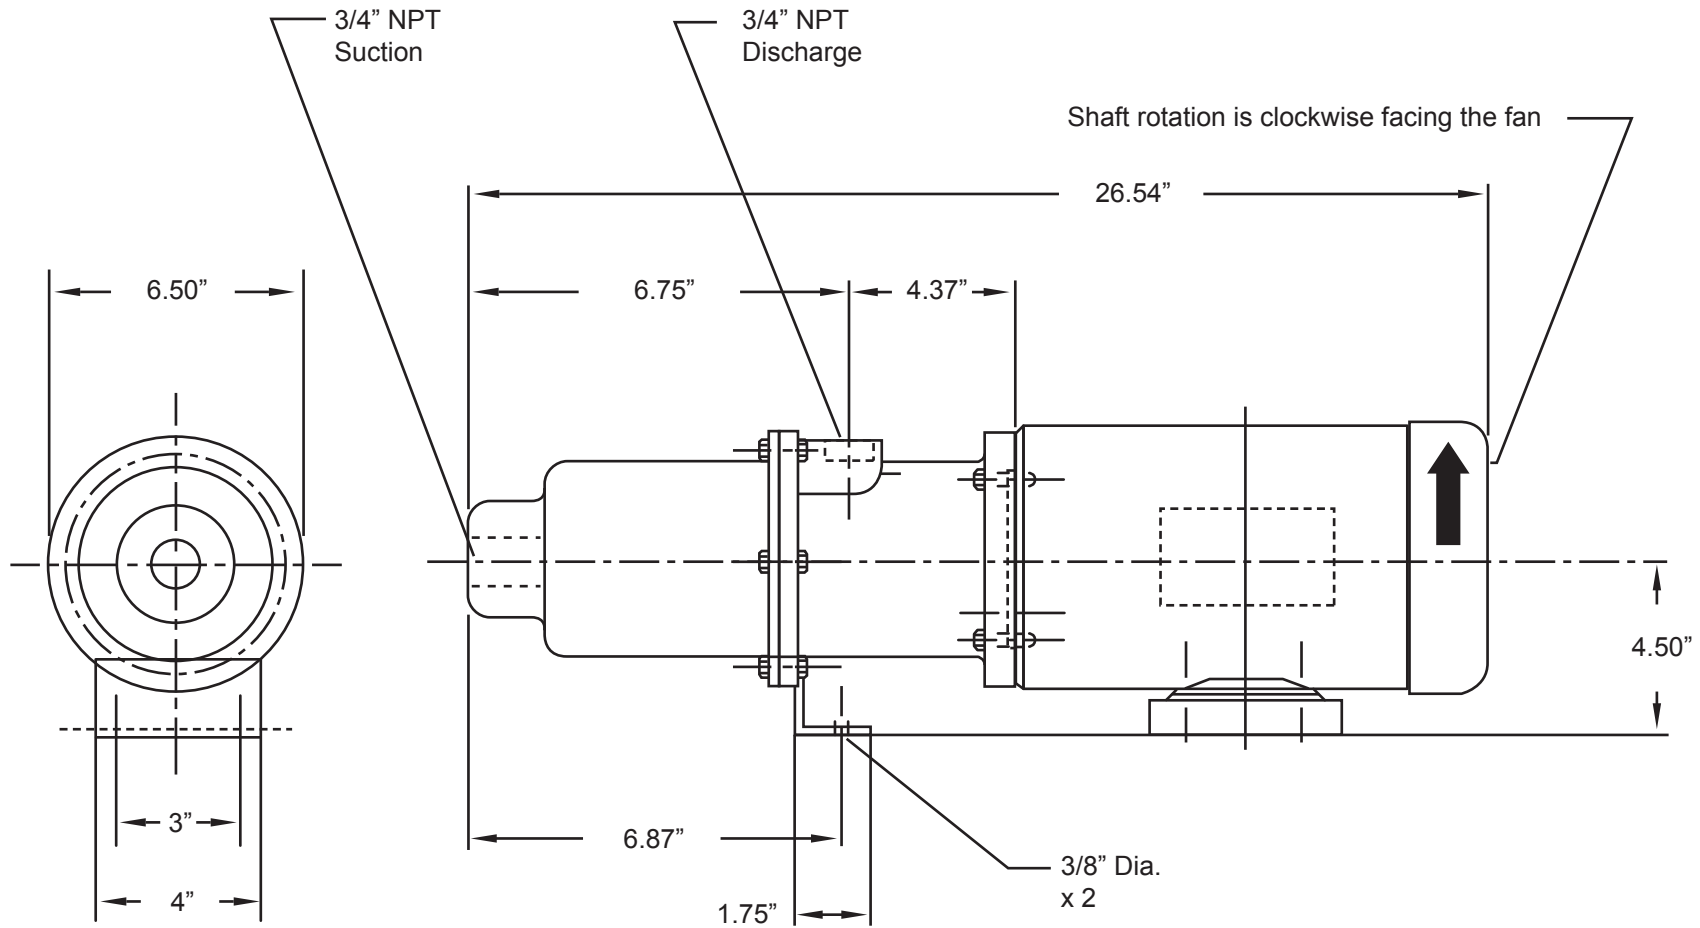

# AMERICAN SERIES - APM-33 COMPLETE PACKAGE

Progressive Cavity Pump

Dimensional Drawings

DO NOT RUN DRY

Net weight

≈ lbs.

**20**

ALL DIMN: Inches

**Wobble Stator Pump**

P: 847.640.7867 F: 847.640.7855  
2525 Clearbrook Drive Arlington Heights, IL 60005

[www.libertyprocess.com](http://www.libertyprocess.com)