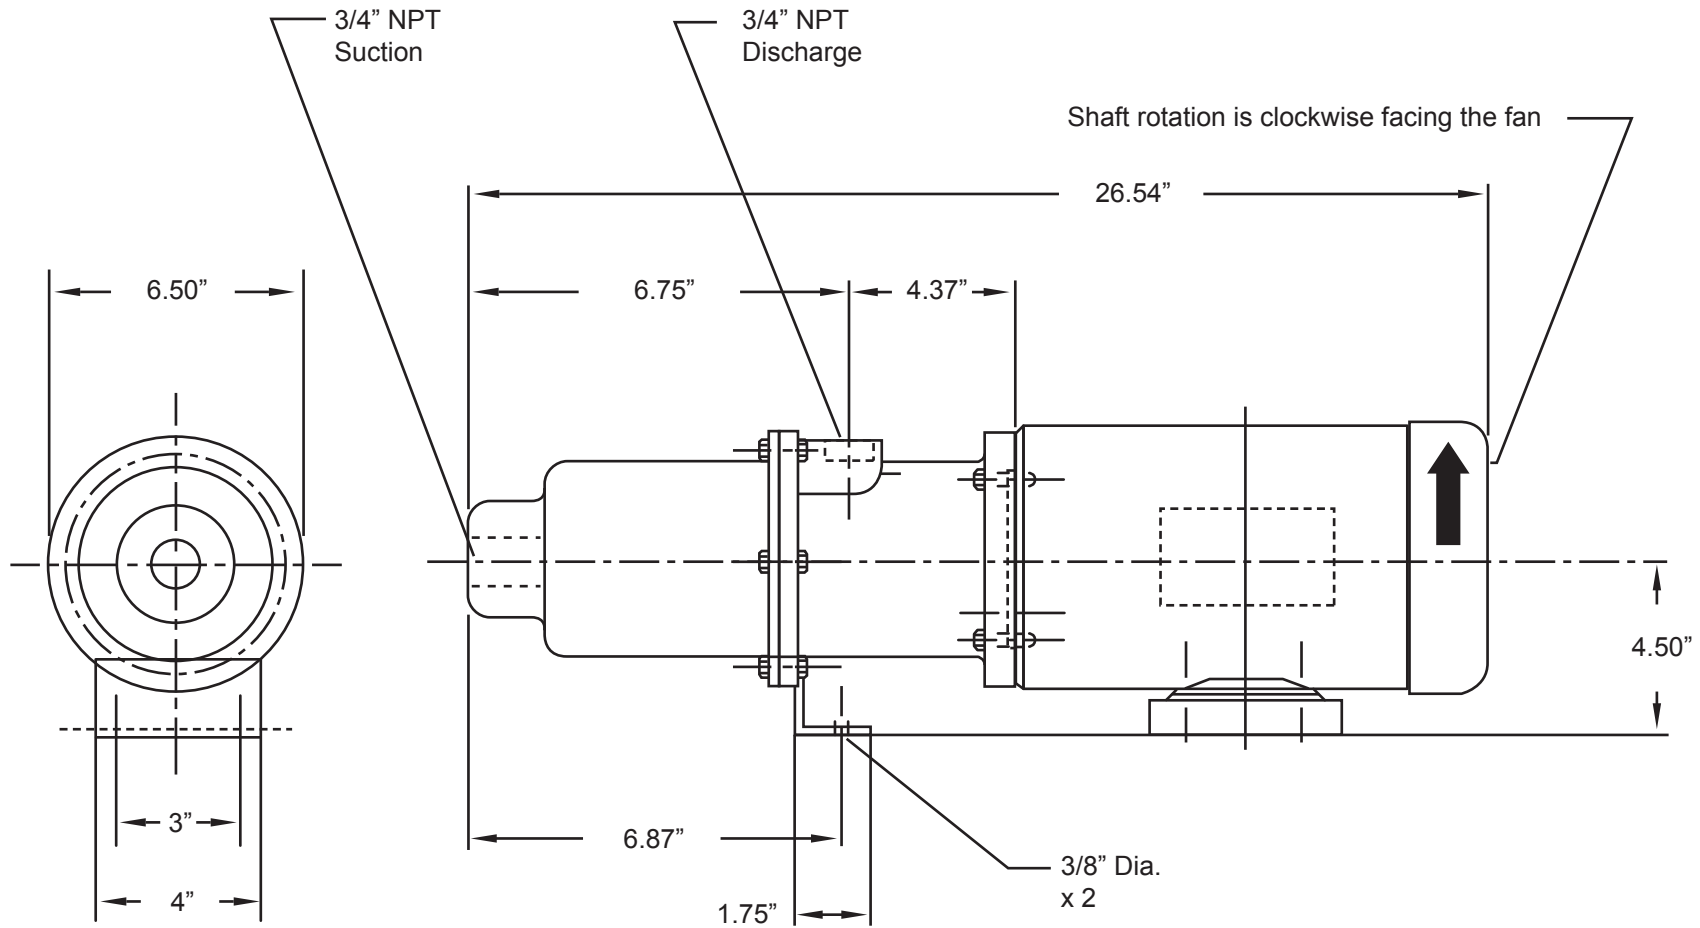

# AMERICAN SERIES - APM-22 COMPLETE PACKAGE

Progressive Cavity Pump

Dimensional Drawings

DO NOT RUN DRY

Net weight

≈ lbs.

**20**

ALL DIMN: Inches

**Wobble Stator Pump**

P: 847.640.7867 F: 847.640.7855  
2525 Clearbrook Drive Arlington Heights, IL 60005

[www.libertyprocess.com](http://www.libertyprocess.com)